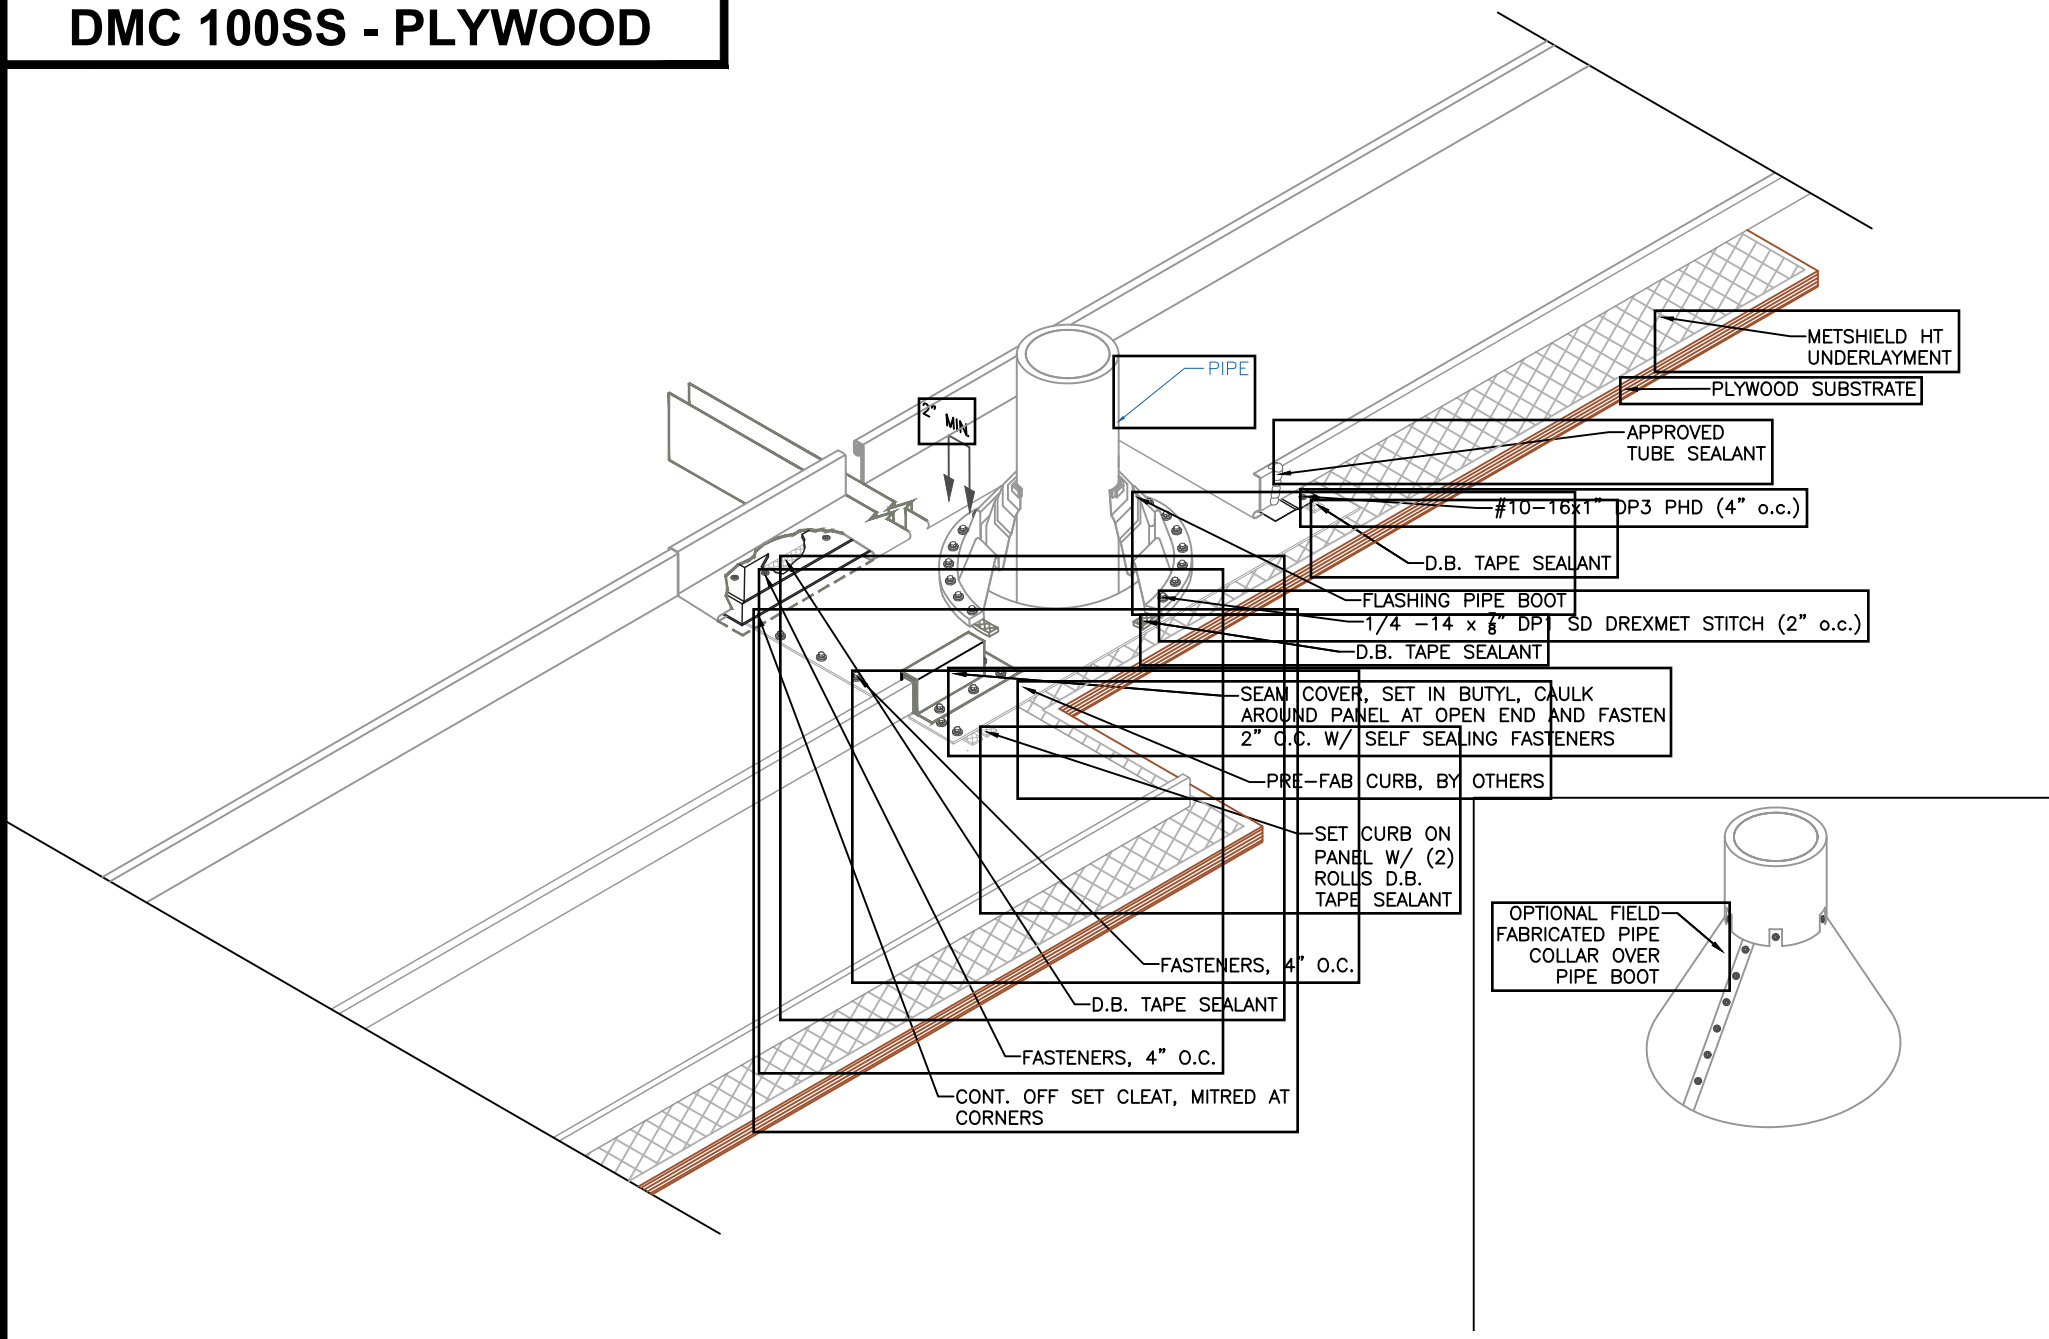

DMC 100SS - PLYWOOD

EFFECTIVE DATE: 03-31-22
SUBJECT TO CHANGE WITHOUT NOTICE

PIPE FLASHING DETAIL

SCALE: NTS