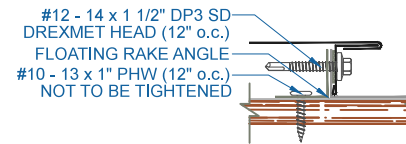

# DMC 100SS - PLYWOOD

ZOOMED IN VIEW

NTS

ON MODULE

FLOATING RAKEWALL

EFFECTIVE DATE: 01-18-13  
SUBJECT TO CHANGE WITHOUT NOTICE

## RAKEWALL

SCALE: 3" = 1'-0"