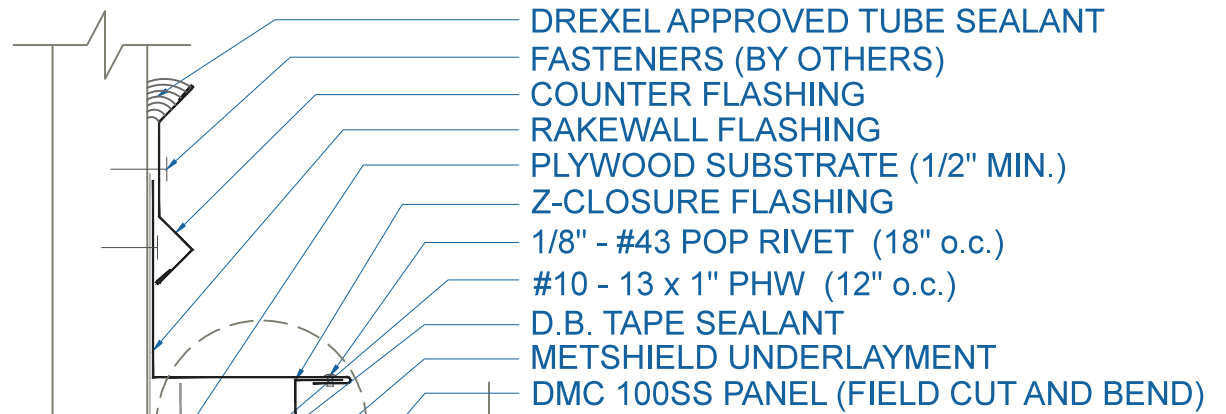

# DMC 100SS - PLYWOOD

ZOOMED IN VIEW

NTS

ON MODULE

FLOATING RAKEWALL

EFFECTIVE DATE: 01-18-13  
SUBJECT TO CHANGE WITHOUT NOTICE

## RAKEWALL

SCALE: 3" = 1'-0"