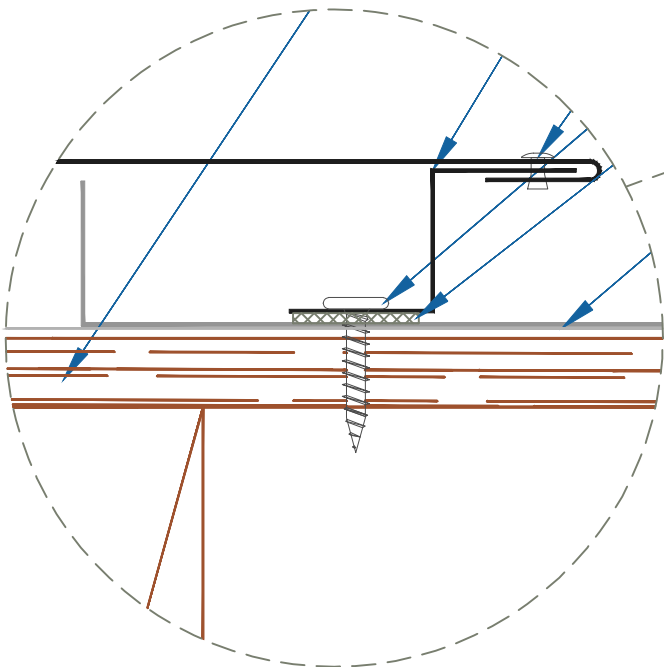

# DMC 100SS - PLYWOOD

ZOOMED IN VIEW

NTS

ON MODULE

FLOATING RAKEWALL

EFFECTIVE DATE: 01-18-13  
SUBJECT TO CHANGE WITHOUT NOTICE

## RAKEWALL

SCALE: 3" = 1'-0"