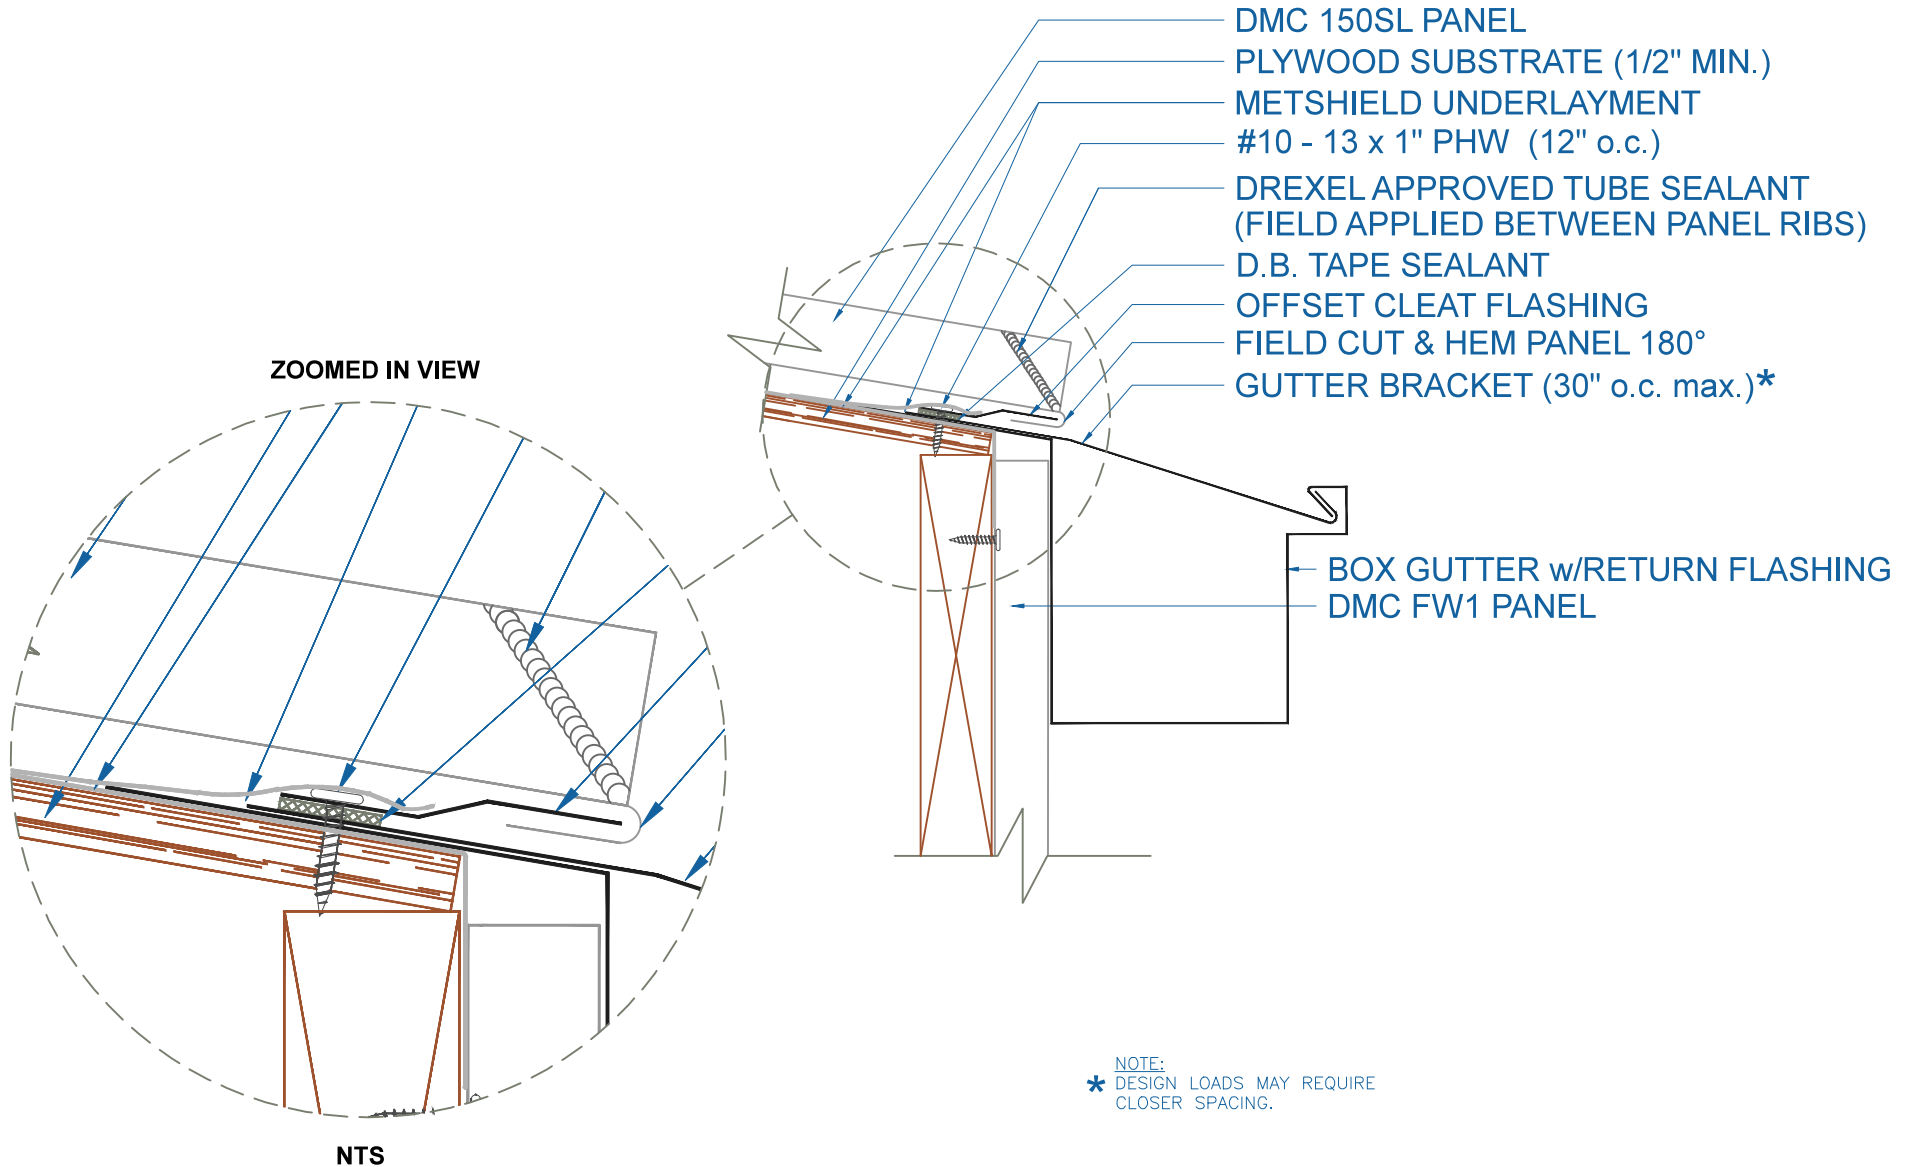

# DMC 150SL - PLYWOOD

## **BOX GUTTER - w/RETURN w/FLUSH PANEL**

EFFECTIVE DATE: 01-25-2013  
SUBJECT TO CHANGE WITHOUT NOTICE

SCALE: 3" = 1'-0"