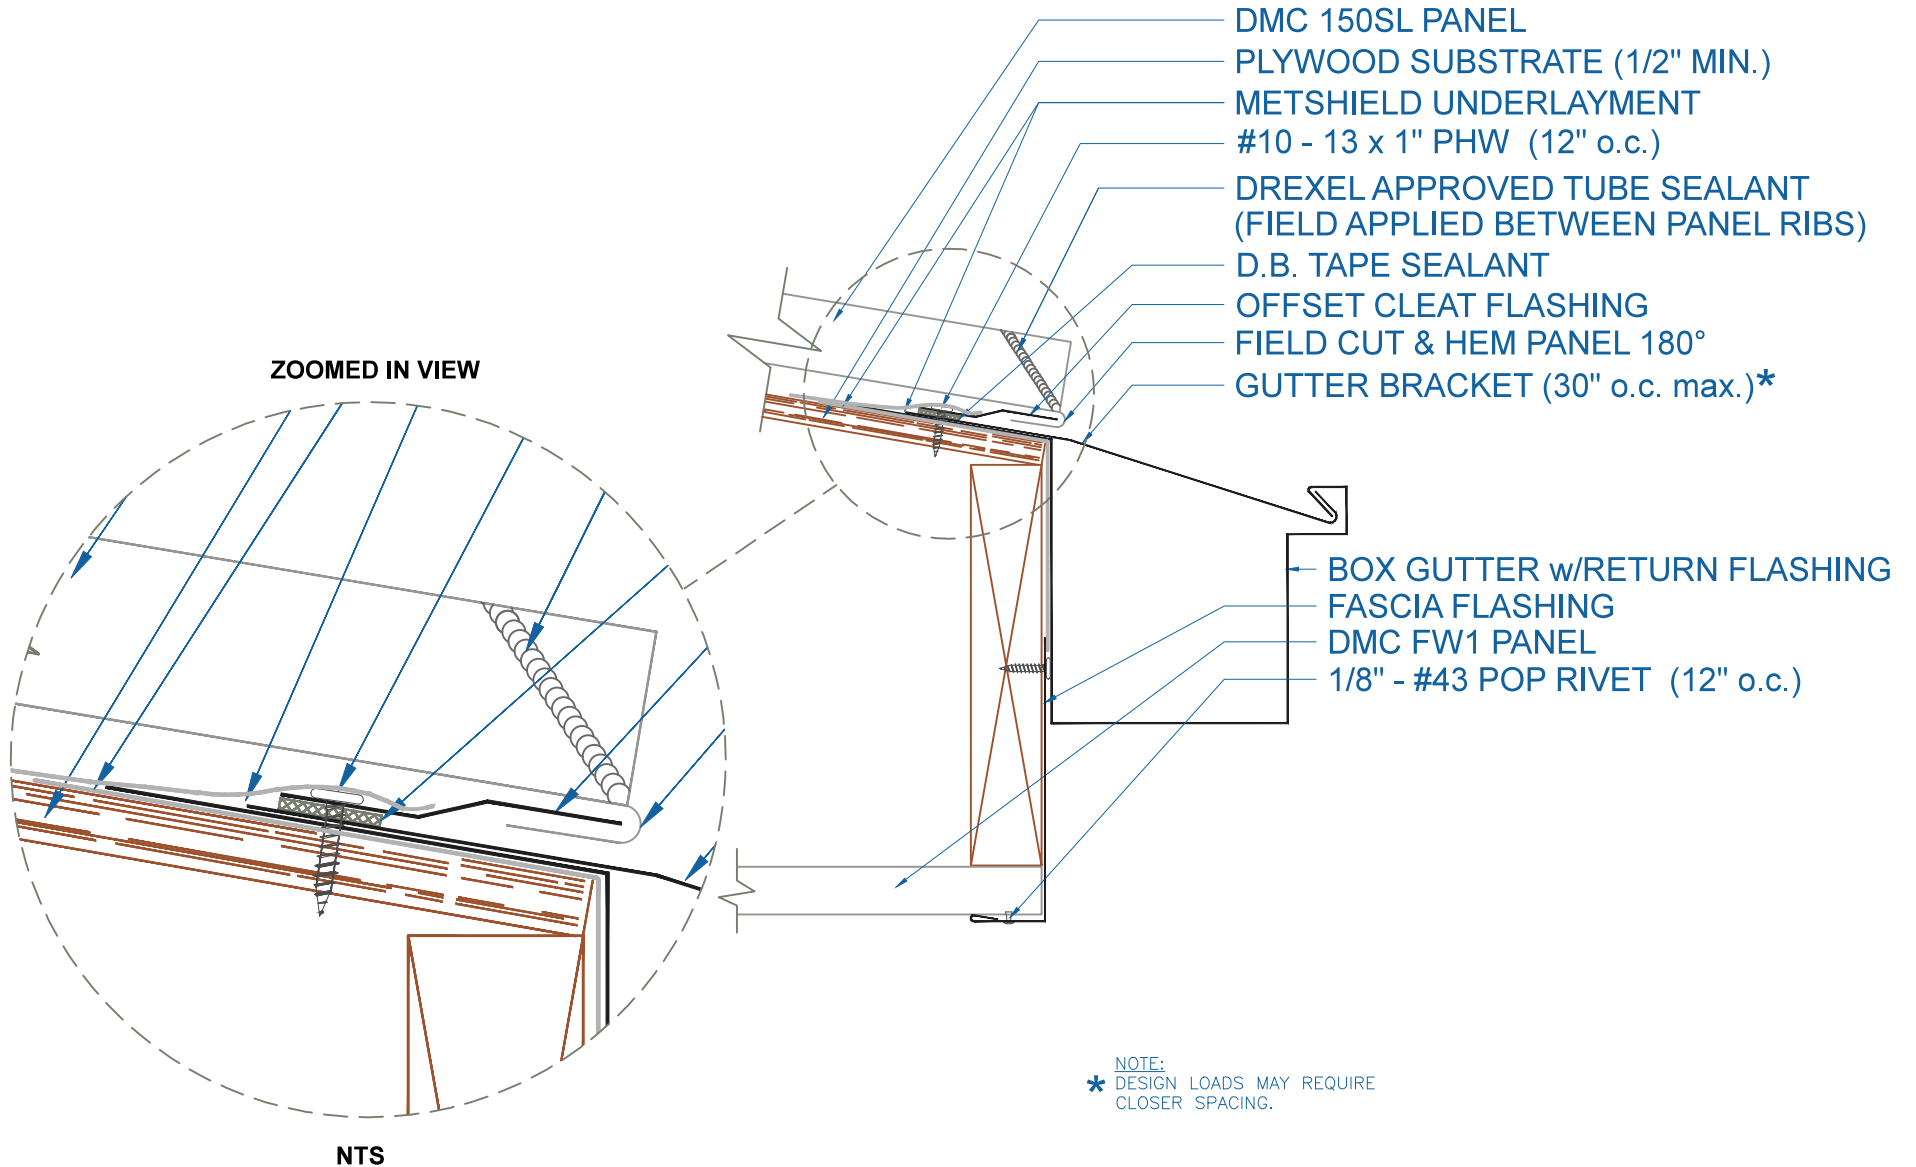

DMC 150SL - PLYWOOD

BOX GUTTER - w/RETURN w/SOFFIT

SCALE: 3" = 1'-0"

EFFECTIVE DATE: 01-25-13
SUBJECT TO CHANGE WITHOUT NOTICE