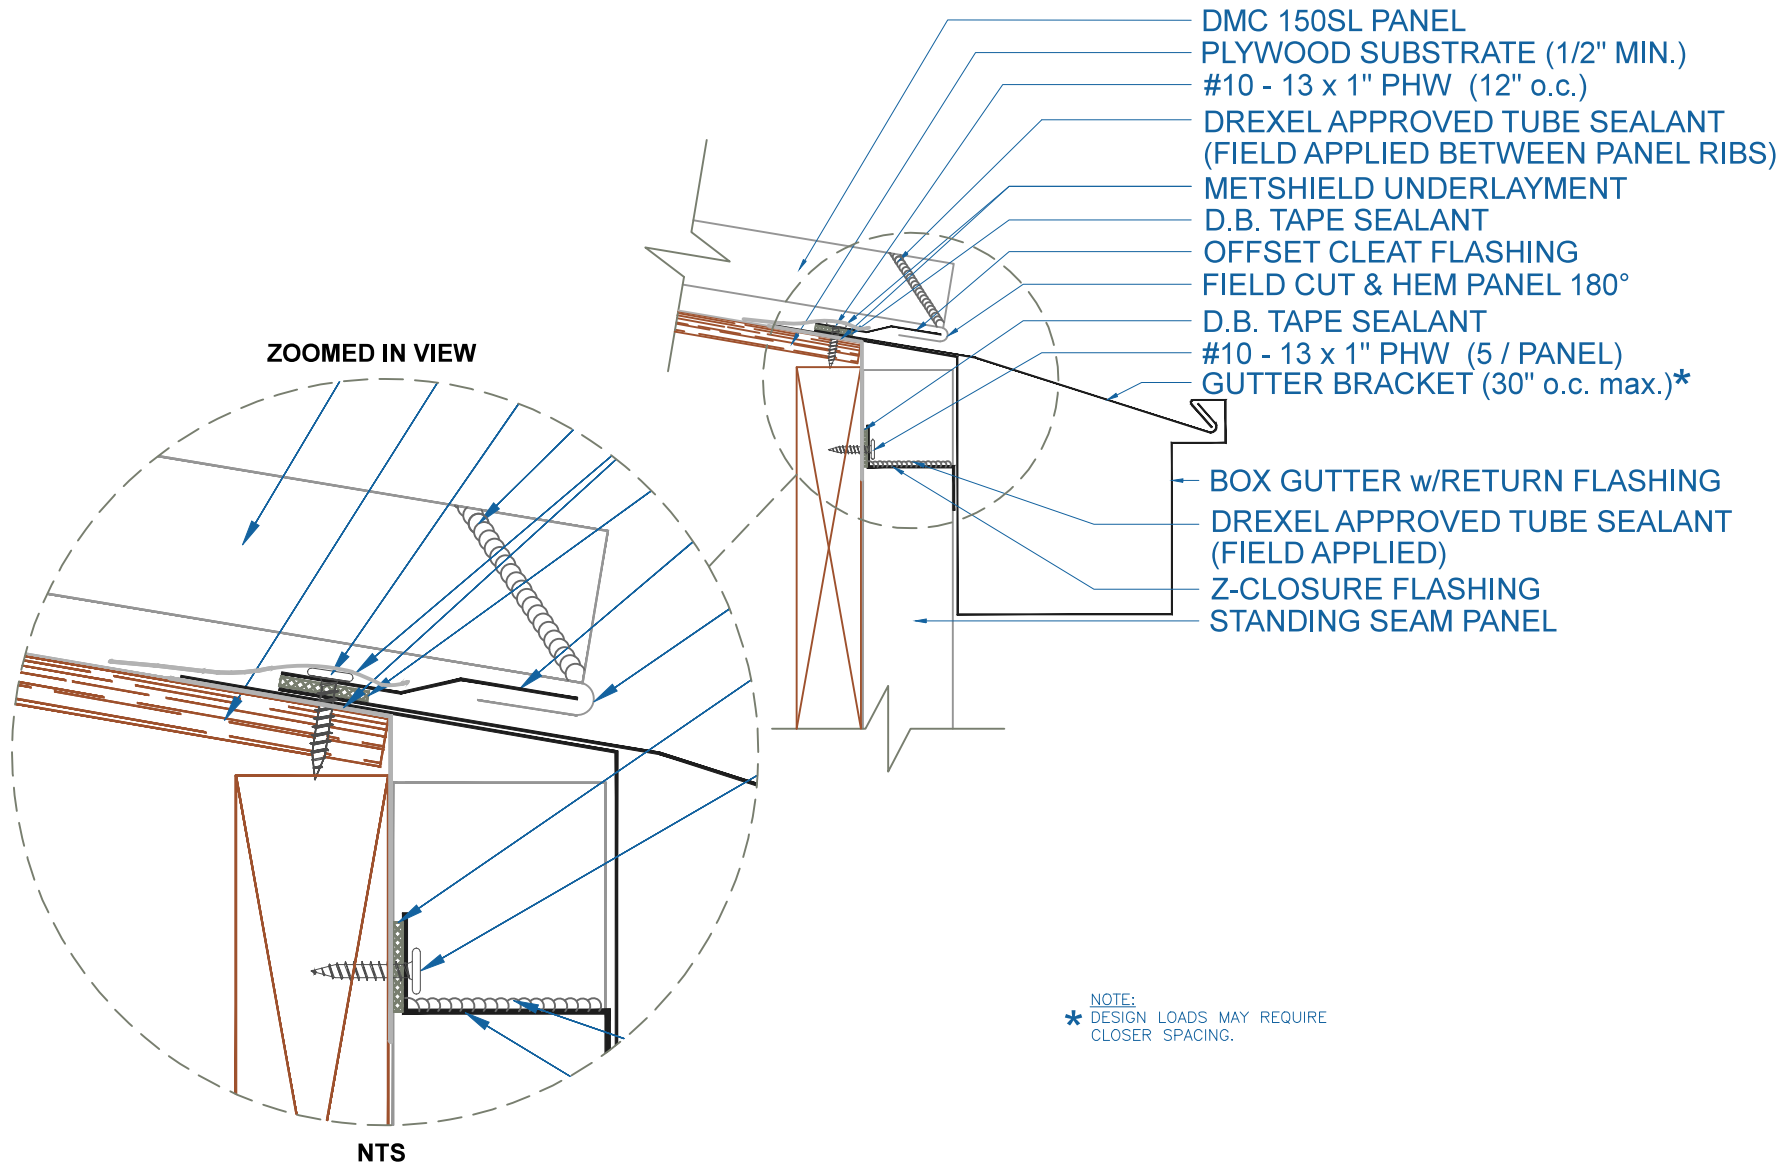

DMC 150SL - PLYWOOD

BOX GUTTER w/RETURN w/STANDING SEAM PANEL

SCALE: 3" = 1'-0"

EFFECTIVE DATE: 01-25-13
SUBJECT TO CHANGE WITHOUT NOTICE

DrexelMetals
Roofing Systems + Custom Fabrication