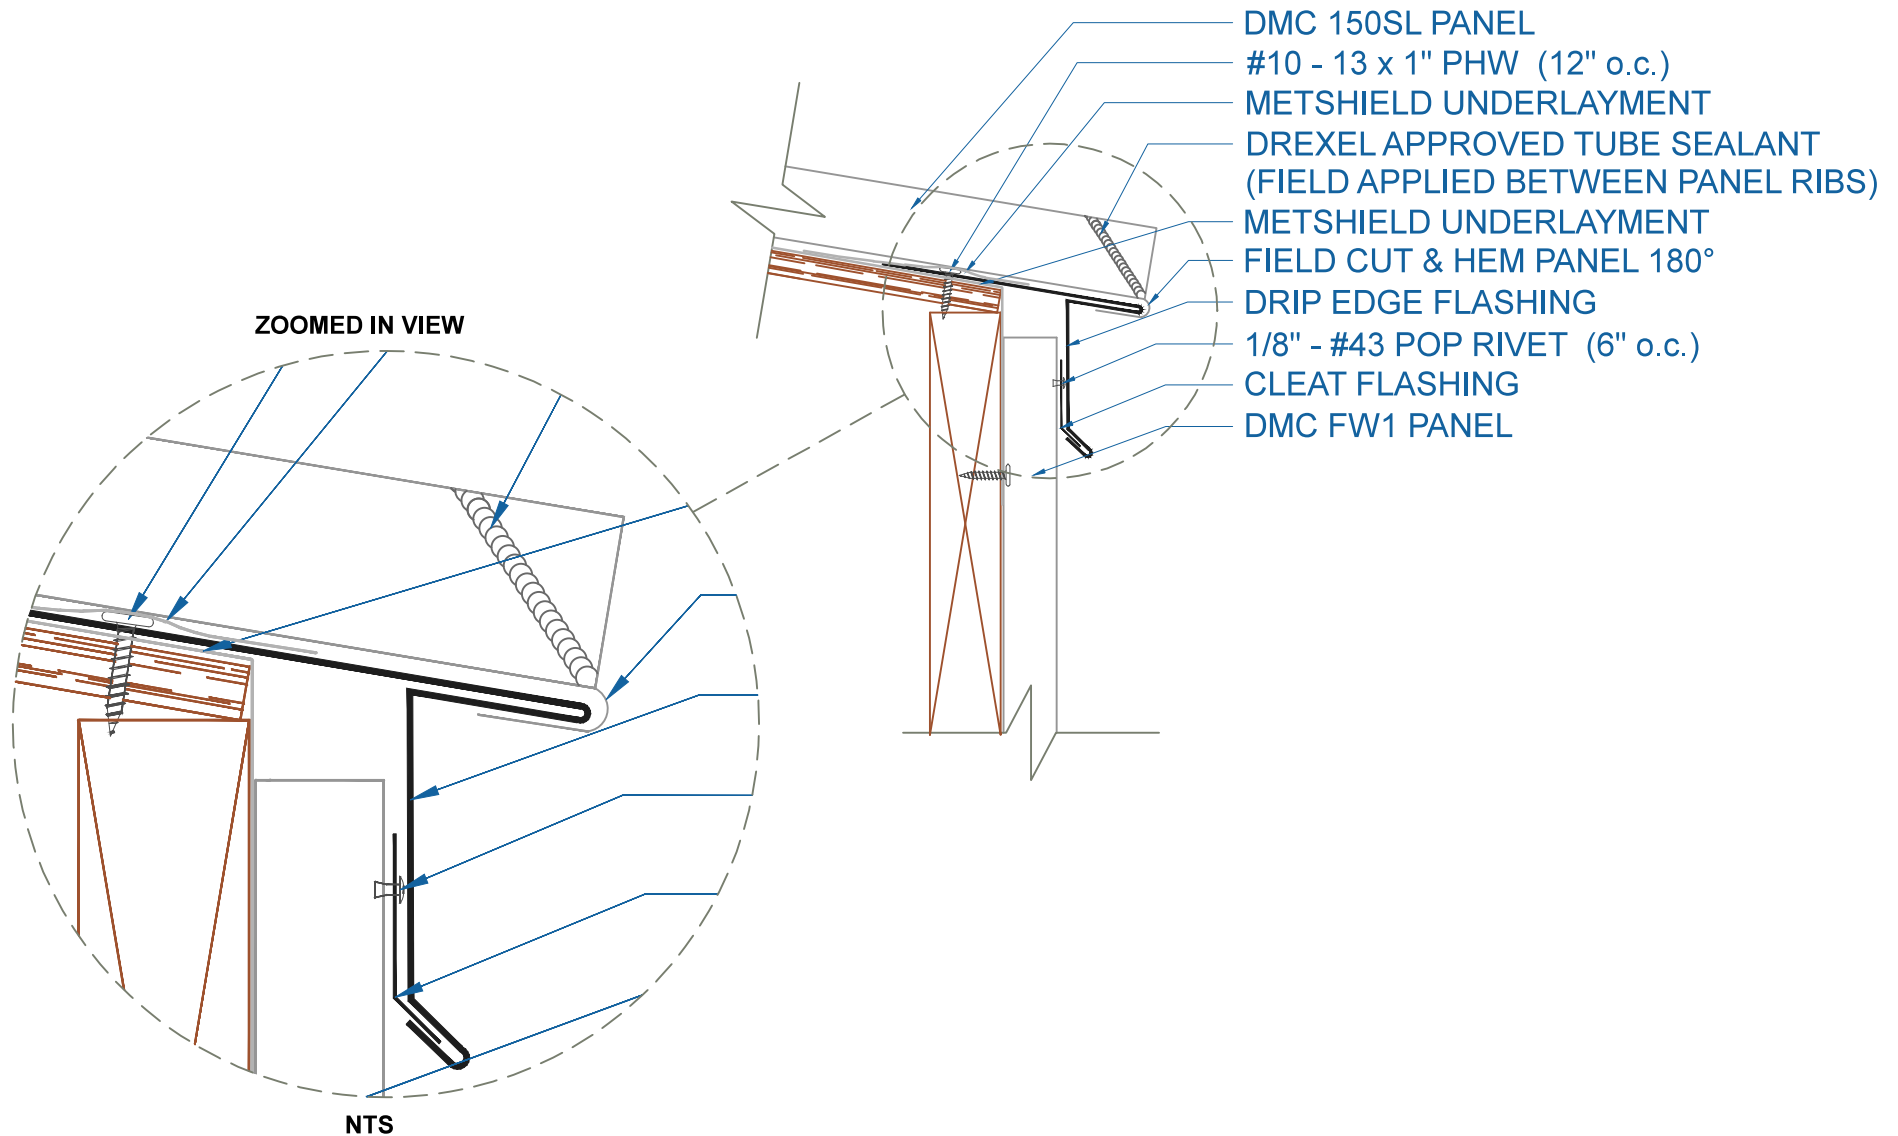

# DMC 150SL - PLYWOOD

## DRIP EDGE w/FLUSH PANEL

SCALE: 3" = 1'-0"

EFFECTIVE DATE: 01-25-13  
SUBJECT TO CHANGE WITHOUT NOTICE