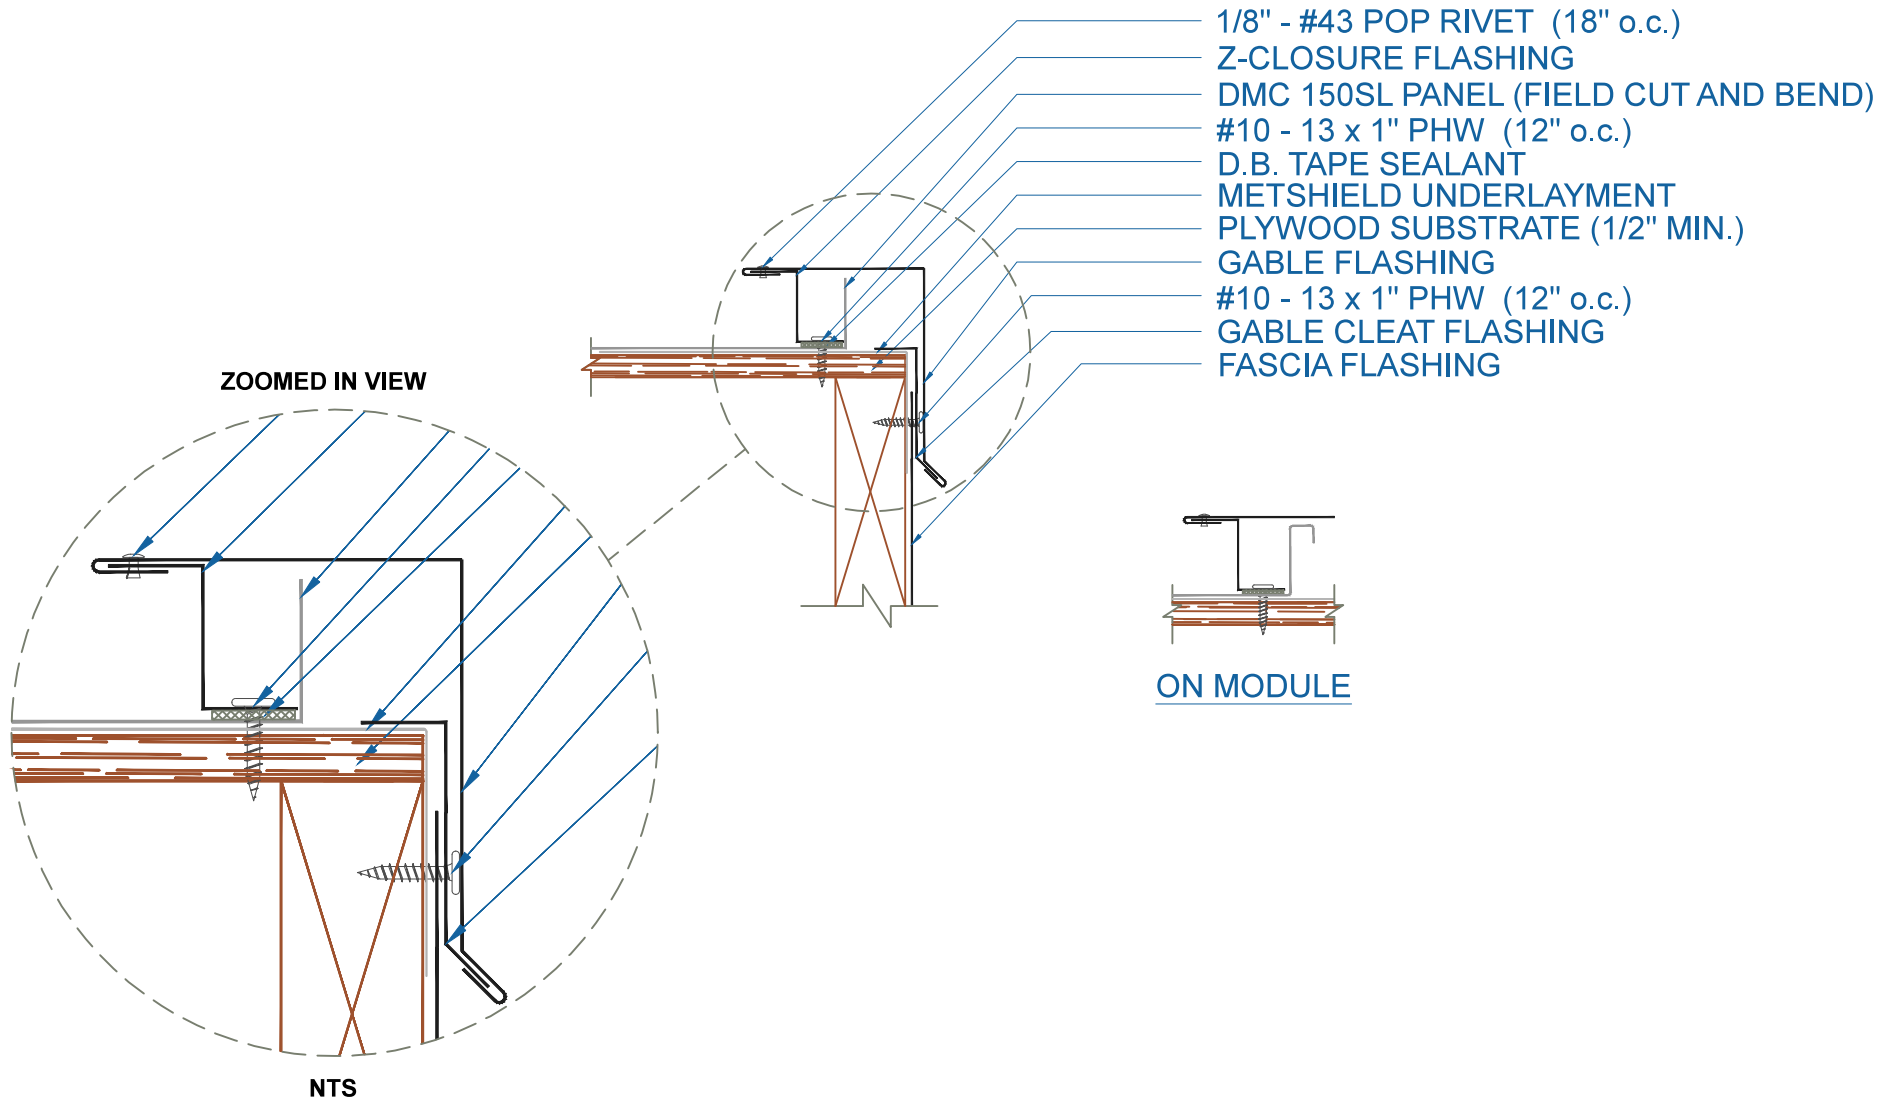

DMC 150SL - PLYWOOD

EFFECTIVE DATE: 02-01-13
 SUBJECT TO CHANGE WITHOUT NOTICE

GABLE
 SCALE: 3" = 1'-0"

Drexel Metals
 Roofing Systems + Custom Fabrication