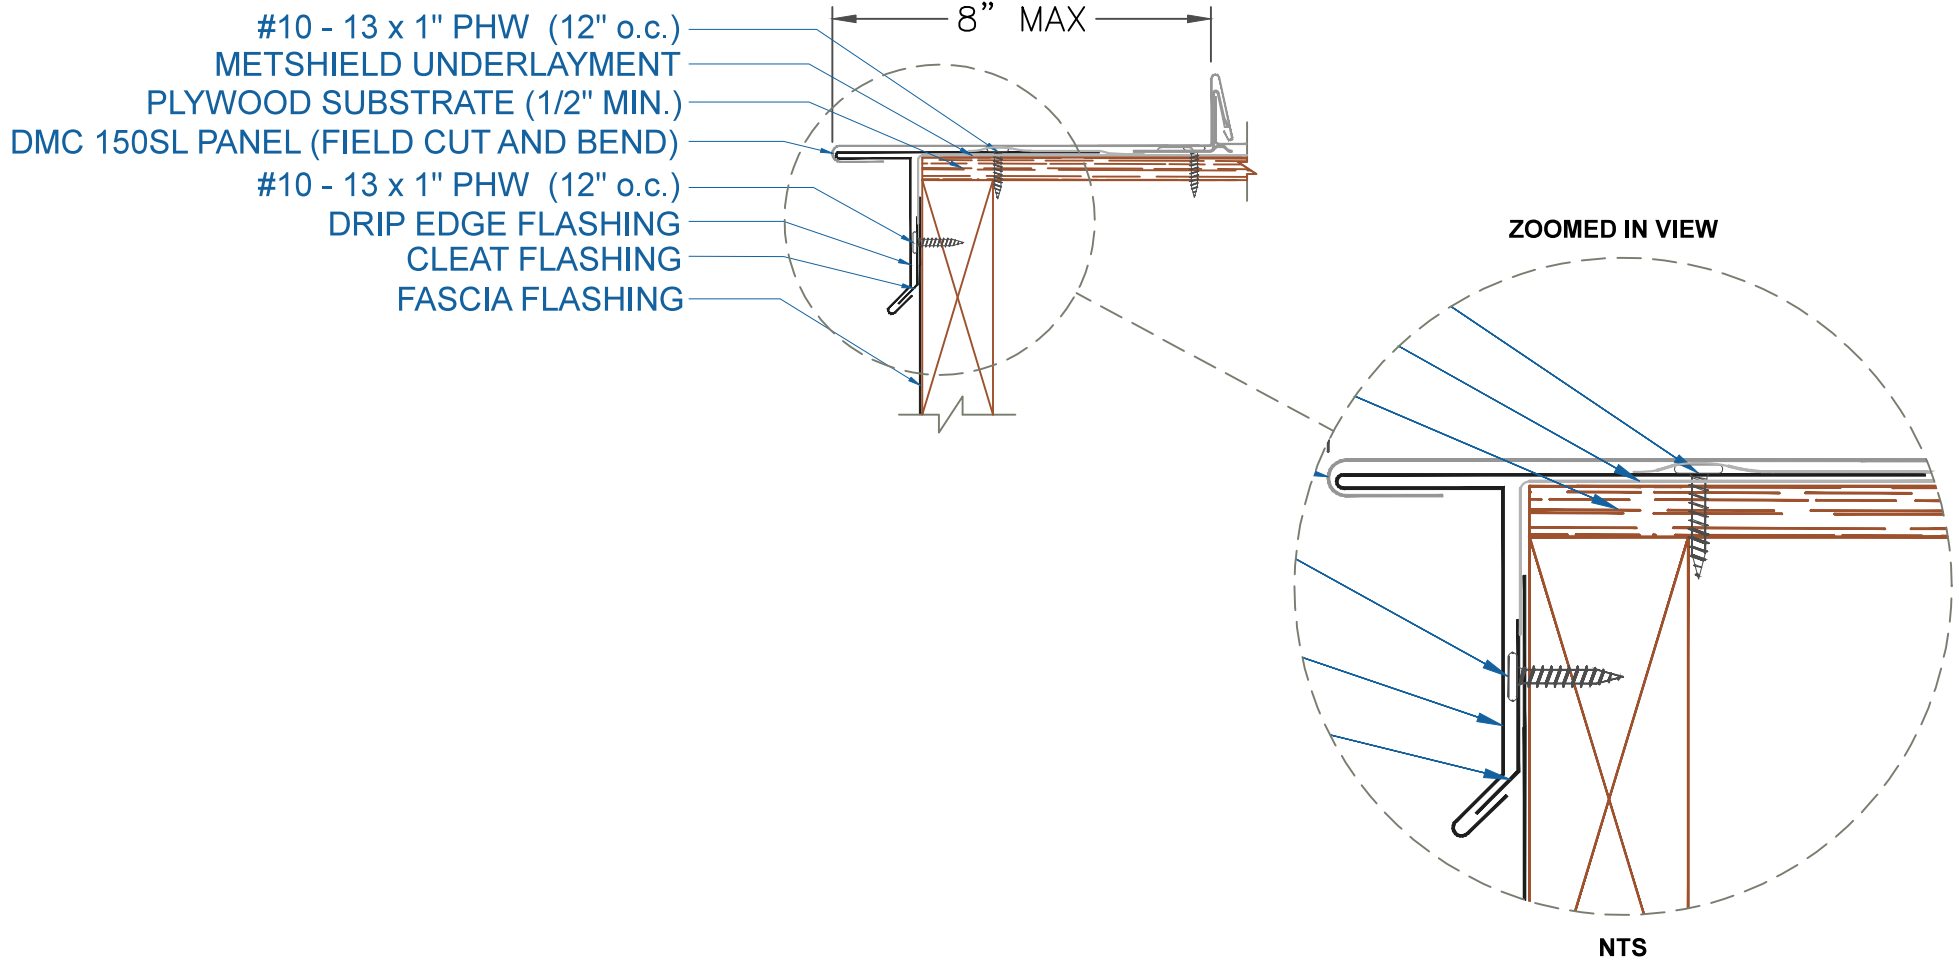

DMC 150SL - PLYWOOD

GABLE ALTERNATE / CURVED

EFFECTIVE DATE: 02-01-13
SUBJECT TO CHANGE WITHOUT NOTICE

SCALE: 3" = 1'-0"