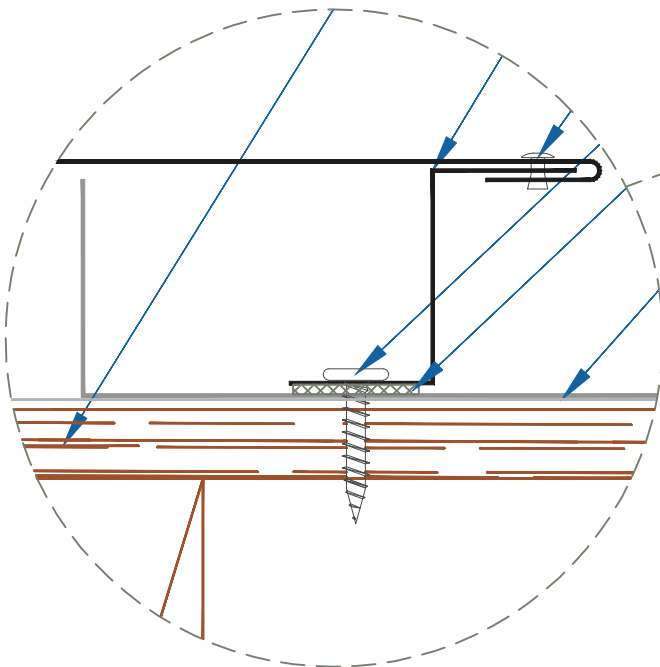

# DMC 150SL - PLYWOOD

ZOOMED IN VIEW

NTS

ON MODULE

FLOATING RAKEWALL

EFFECTIVE DATE: 02-01-13  
 SUBJECT TO CHANGE WITHOUT NOTICE

## RAKEWALL

SCALE: 3" = 1'-0"