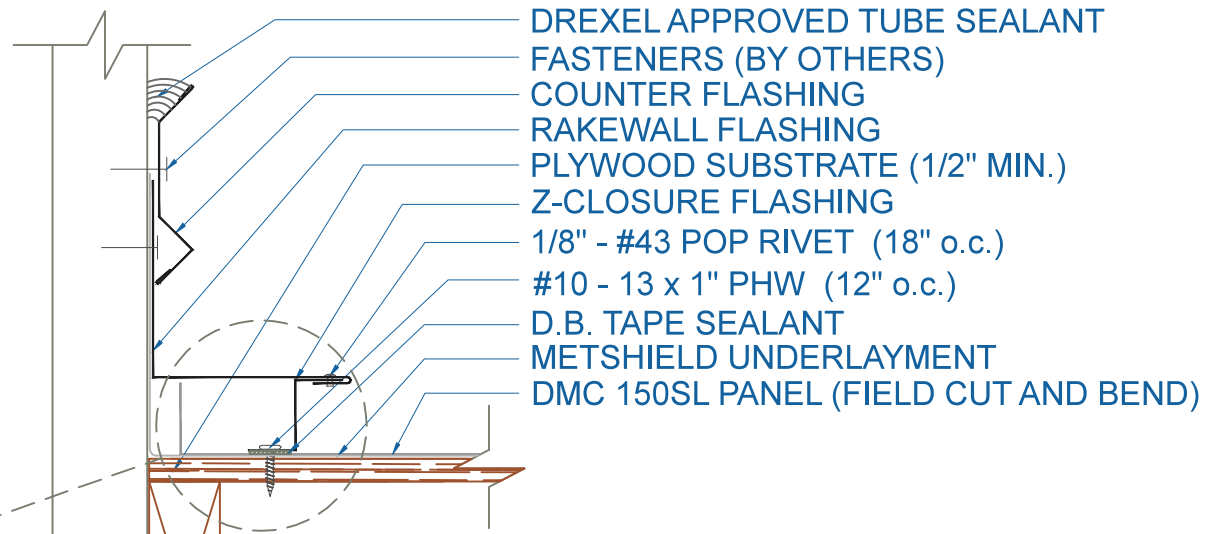

# DMC 150SL - PLYWOOD

ZOOMED IN VIEW

NTS

ON MODULE

FLOATING RAKEWALL

EFFECTIVE DATE: 02-01-13  
 SUBJECT TO CHANGE WITHOUT NOTICE

## RAKEWALL

SCALE: 3" = 1'-0"