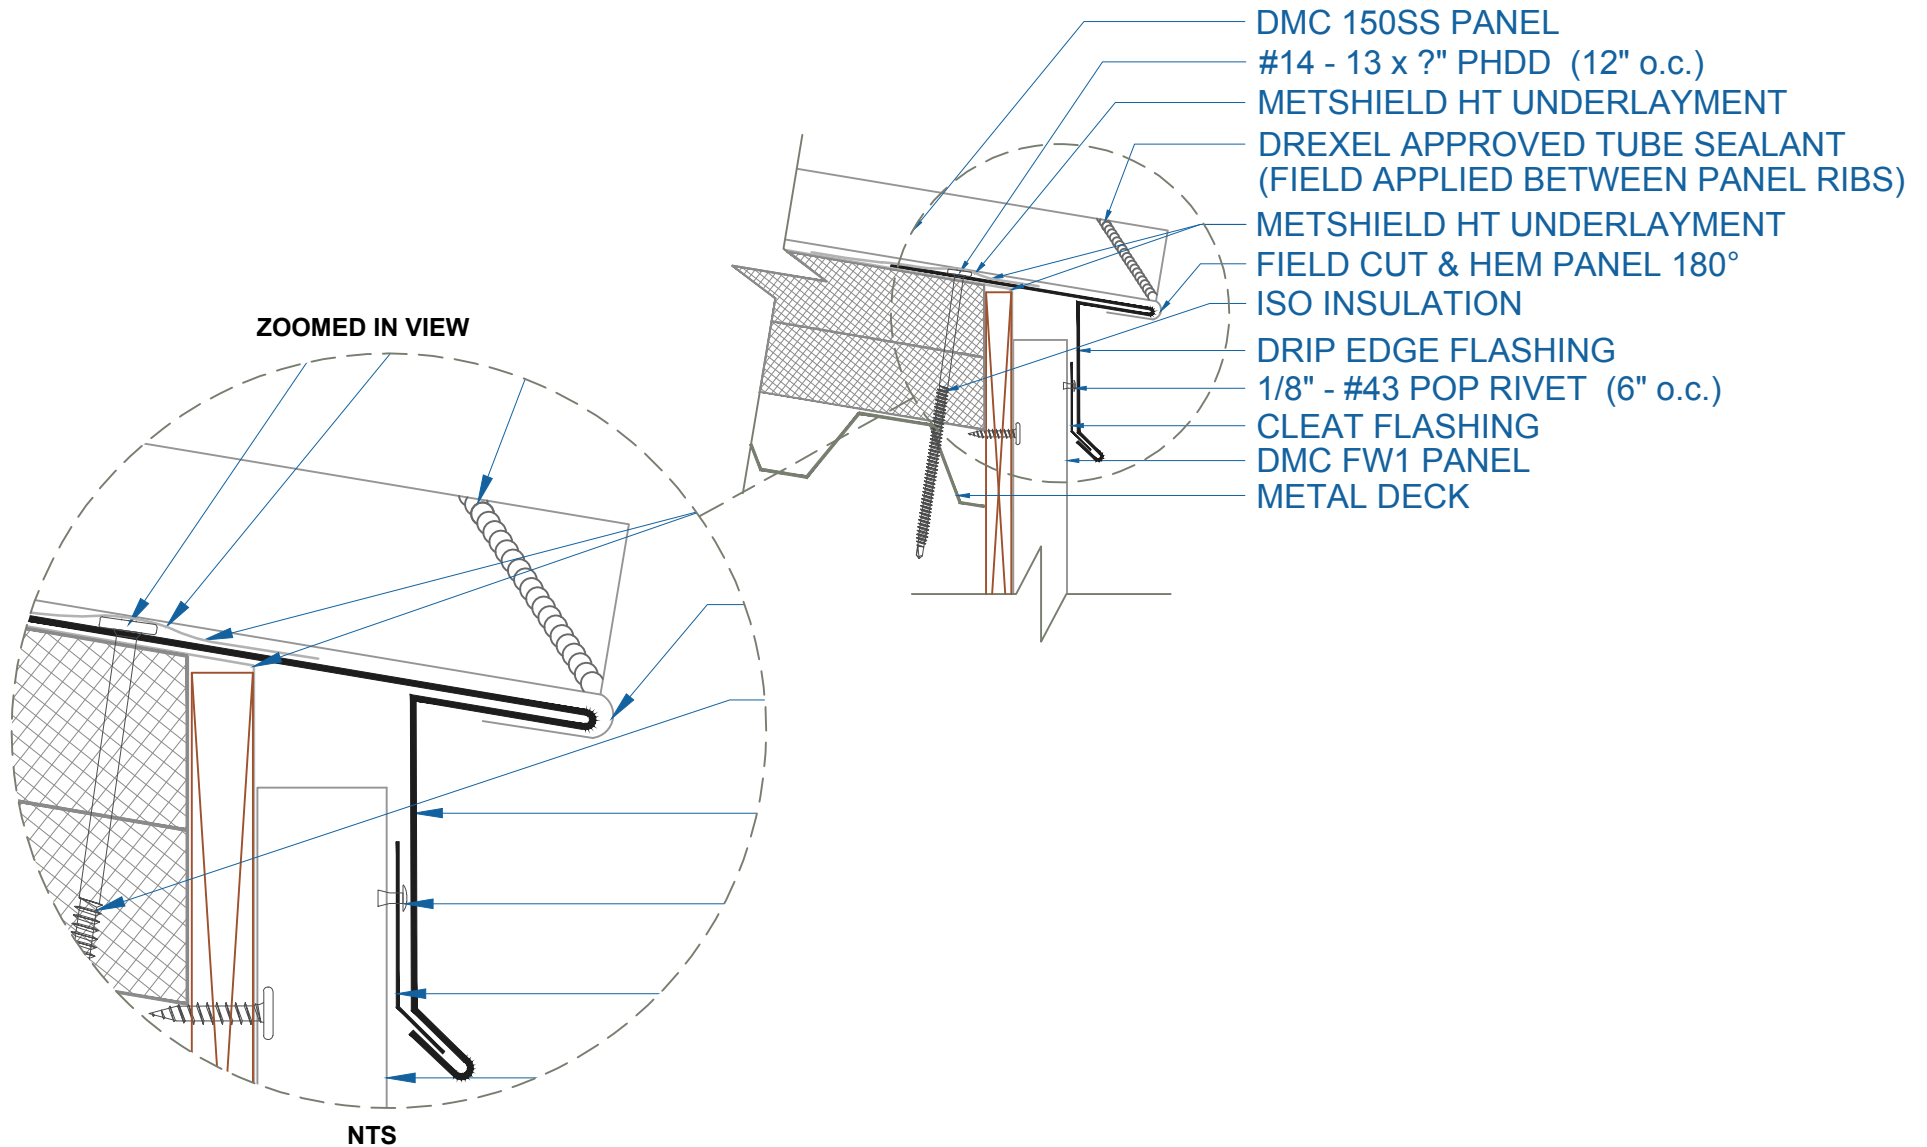

DMC 150SS - ISO w/ METAL DECK

DRIP EDGE w/ FLUSH PANEL

EFFECTIVE DATE: 08-07-17
SUBJECT TO CHANGE WITHOUT NOTICE

SCALE: 3" = 1'-0"