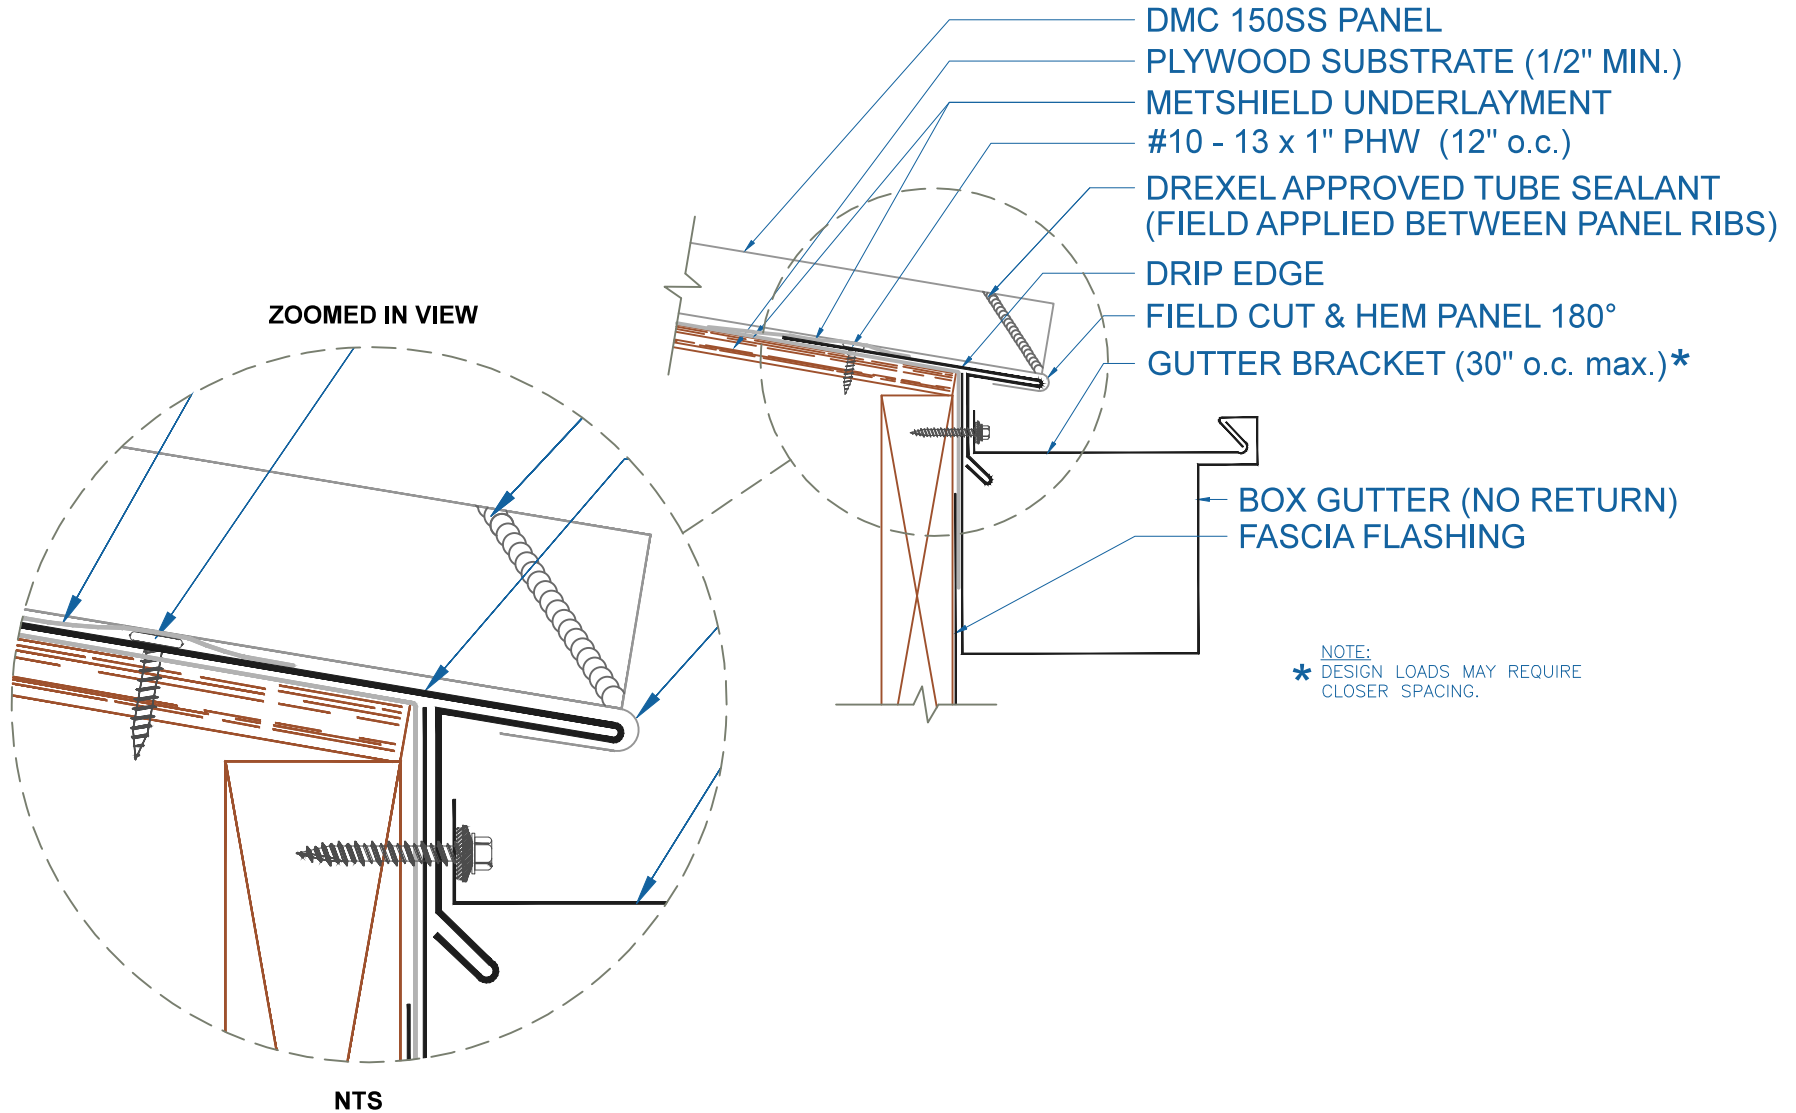

# DMC 150SS - PLYWOOD

## BOX GUTTER w/DRIP EDGE

SCALE: 3" = 1'-0"

EFFECTIVE DATE: 01-04-13  
SUBJECT TO CHANGE WITHOUT NOTICE