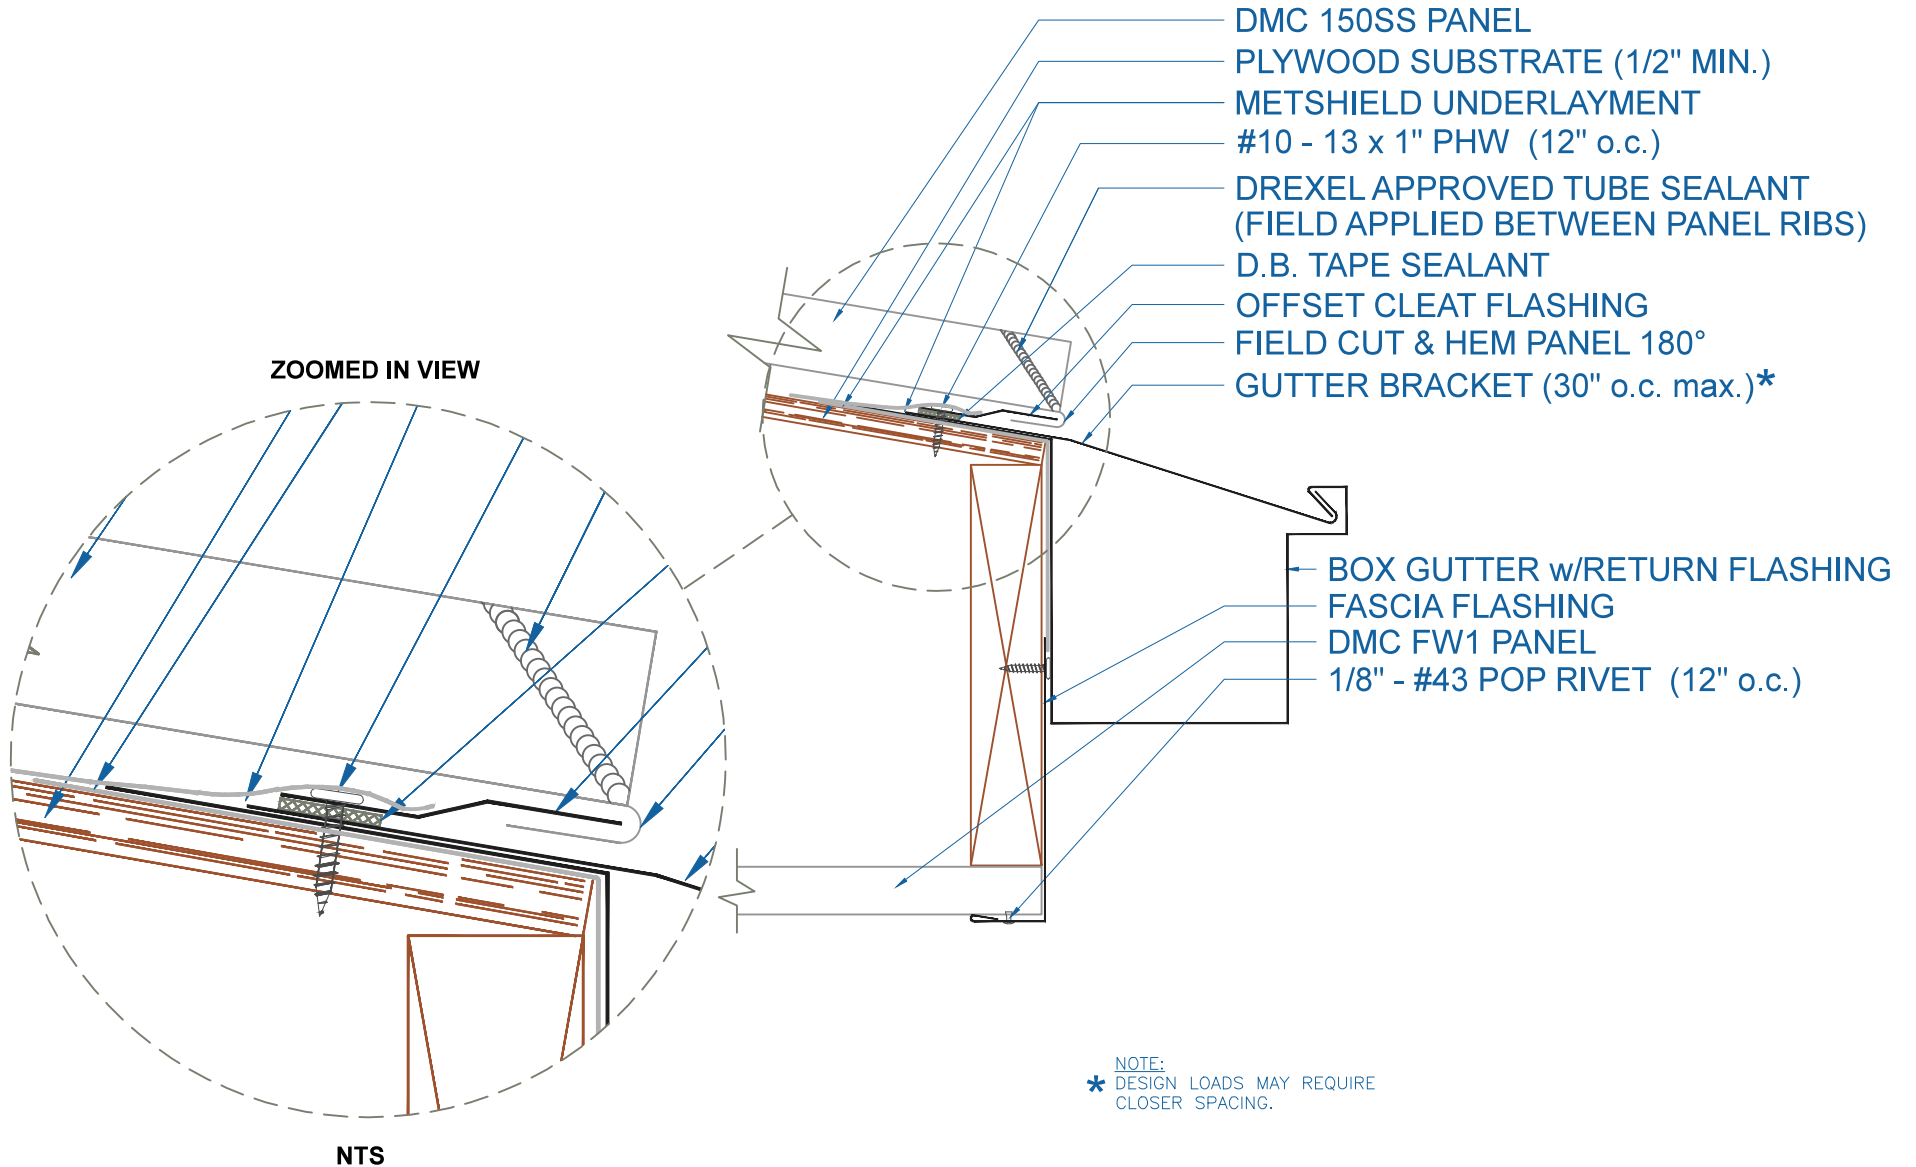

DMC 150SS - PLYWOOD

BOX GUTTER - w/RETURN w/SOFFIT

SCALE: 3" = 1'-0"

EFFECTIVE DATE: 01-04-13
SUBJECT TO CHANGE WITHOUT NOTICE