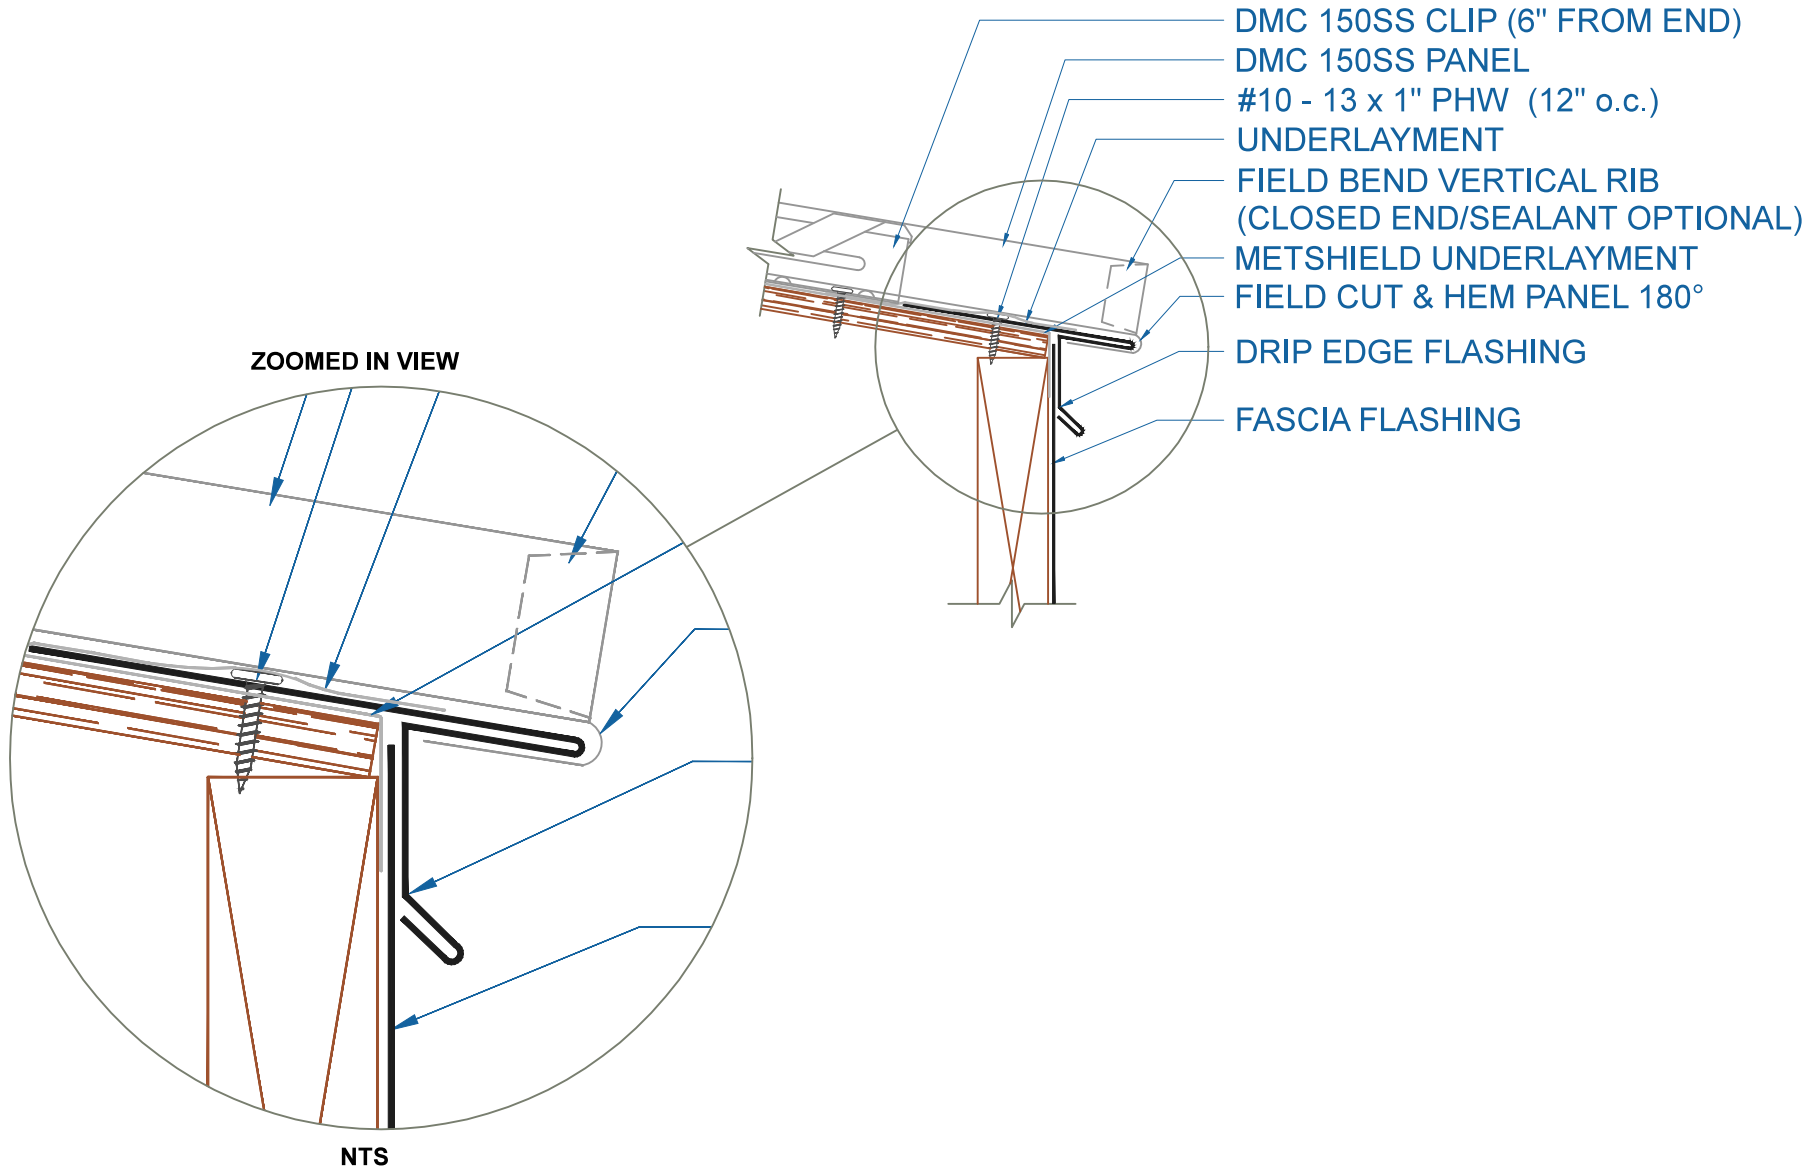

DMC 150SS - PLYWOOD

DRIP EDGE w/FOLDED RIB

SCALE: 3" = 1'-0"

EFFECTIVE DATE: 09-10-15
SUBJECT TO CHANGE WITHOUT NOTICE