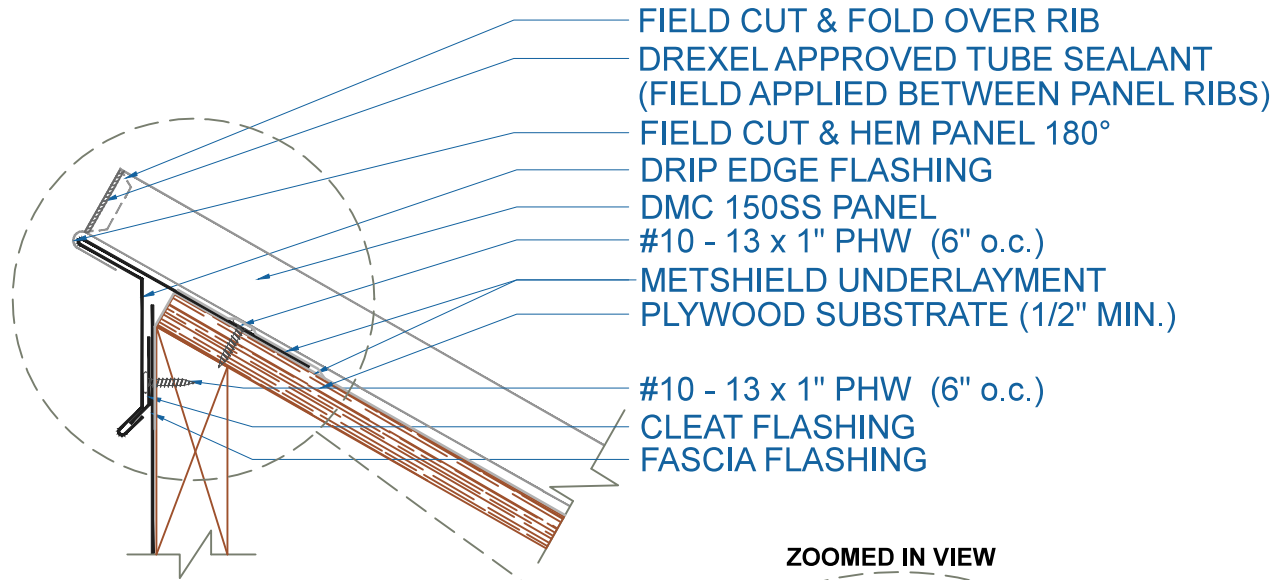

DMC 150SS - PLYWOOD

ZOOMED IN VIEW

PEAK w/DRIP EDGE

SCALE: 3" = 1'-0"

EFFECTIVE DATE: 01-04-13
SUBJECT TO CHANGE WITHOUT NOTICE

DrexelMetals
Roofing Systems + Custom Fabrication