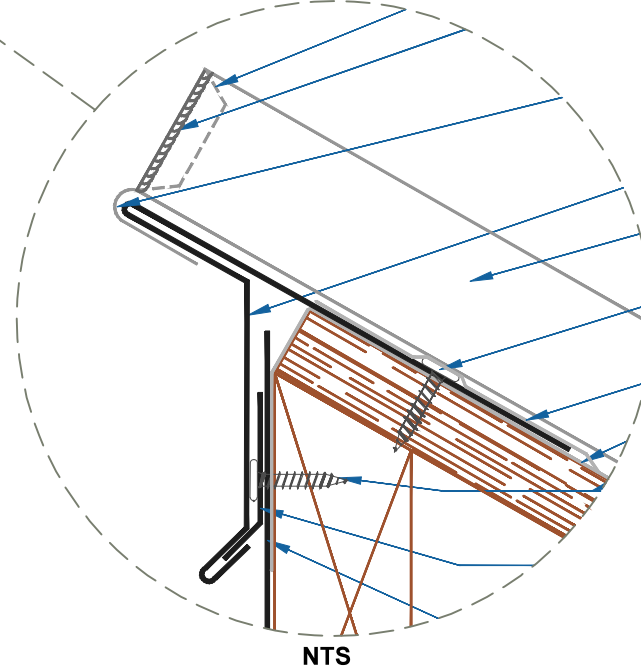

DMC 150SS - PLYWOOD

ZOOMED IN VIEW

PEAK w/DRIP EDGE

SCALE: 3" = 1'-0"

EFFECTIVE DATE: 01-04-13
SUBJECT TO CHANGE WITHOUT NOTICE

DrexelMetals
Roofing Systems + Custom Fabrication