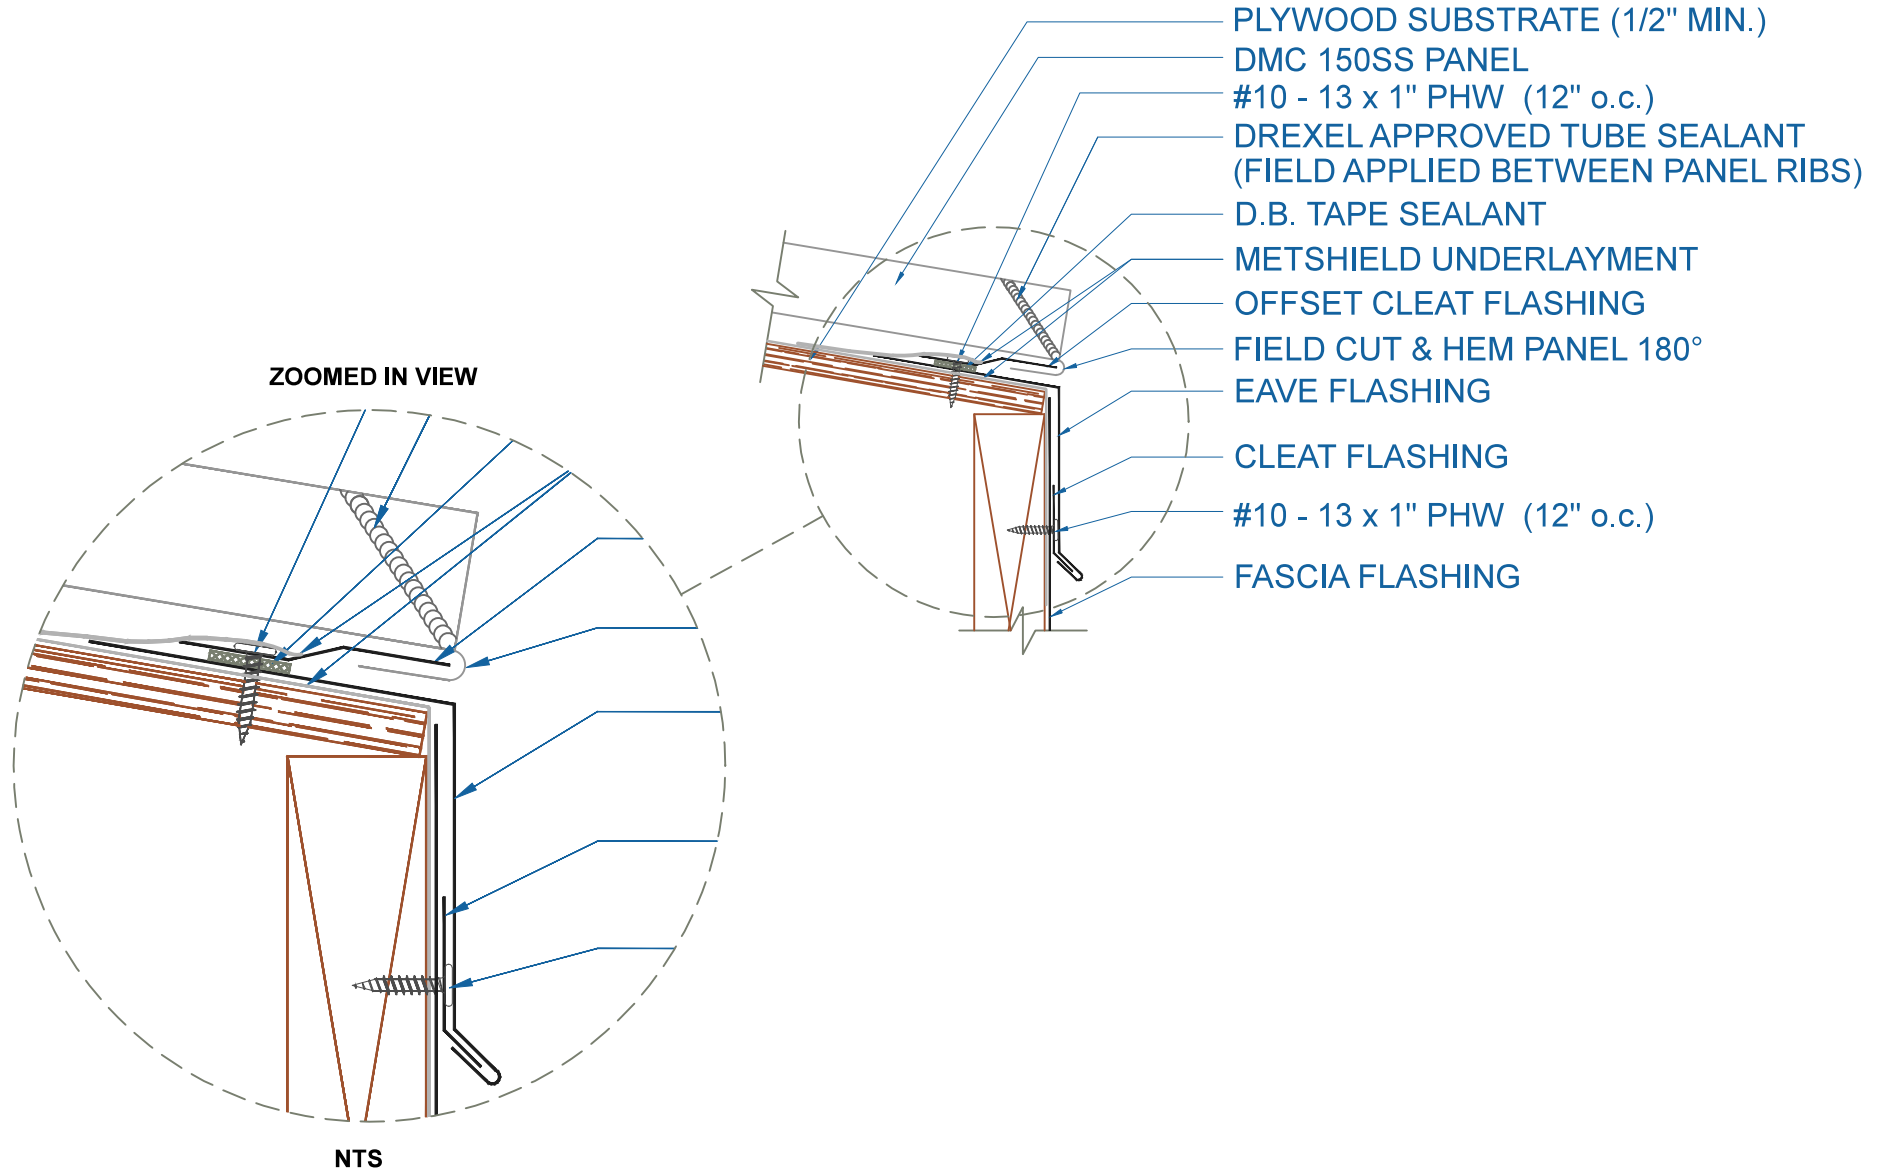

DMC 150SS - PLYWOOD

EFFECTIVE DATE: 01-04-15
SUBJECT TO CHANGE WITHOUT NOTICE

EAVE w/CLEAT

SCALE: 3" = 1'-0"

Drexel Metals
Roofing Systems + Custom Fabrication