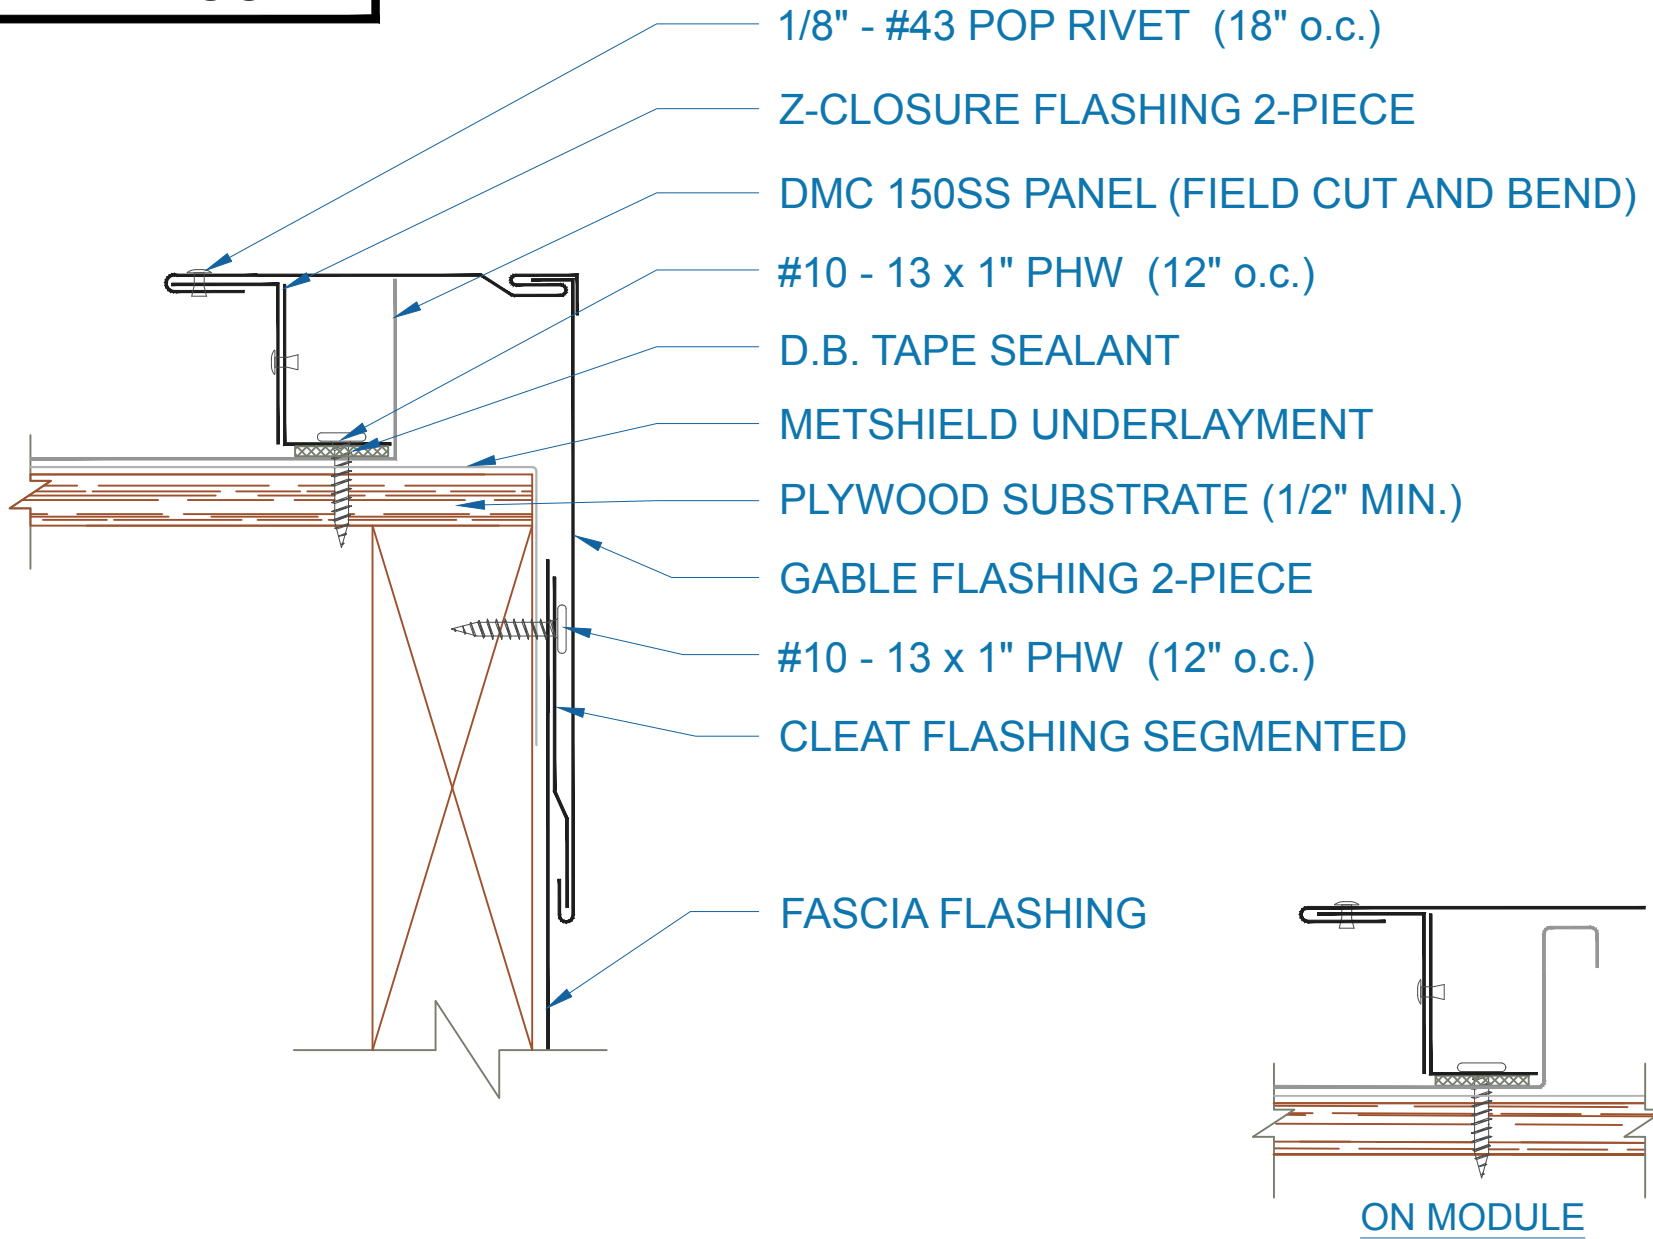

DMC 150SS - PLYWOOD

EFFECTIVE DATE: 02-19-15
SUBJECT TO CHANGE WITHOUT NOTICE

CURVED GABLE

SCALE: NTS

Drexel Metals
Roofing Systems + Custom Fabrication