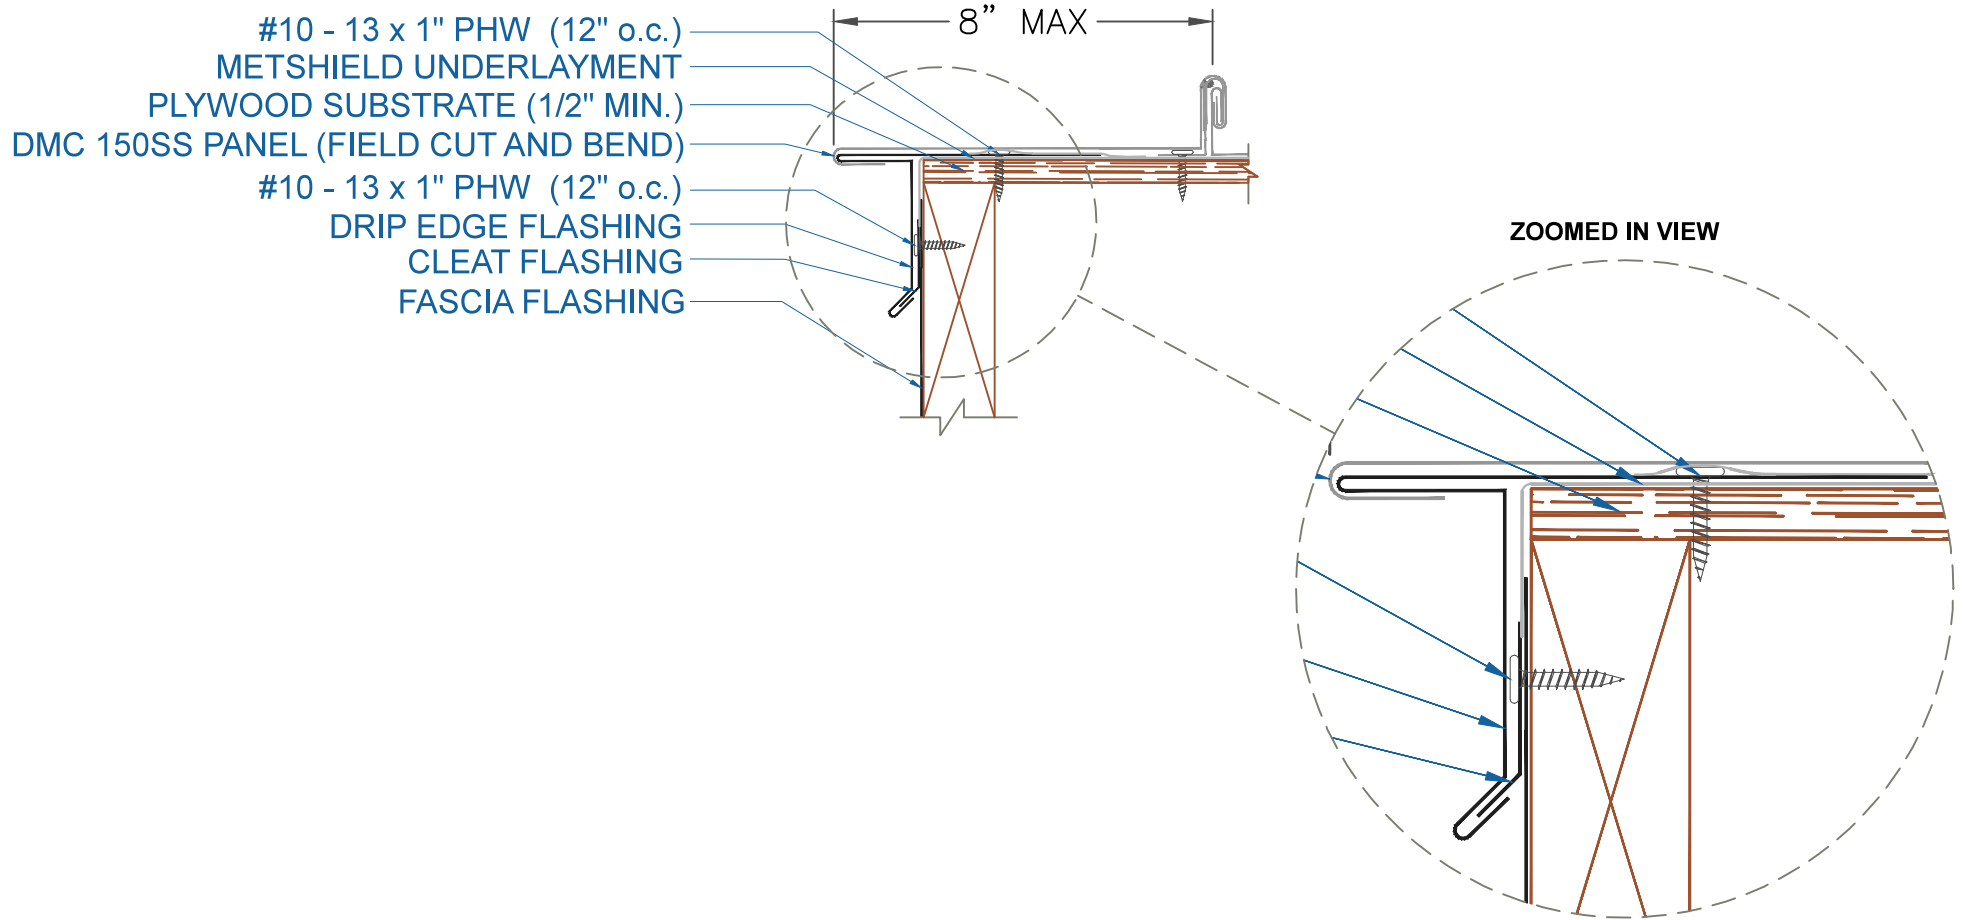

# DMC 150SS - PLYWOOD

## GABLE w/DRIP EDGE

EFFECTIVE DATE: 01-04-13  
SUBJECT TO CHANGE WITHOUT NOTICE

SCALE: 3" = 1'-0"