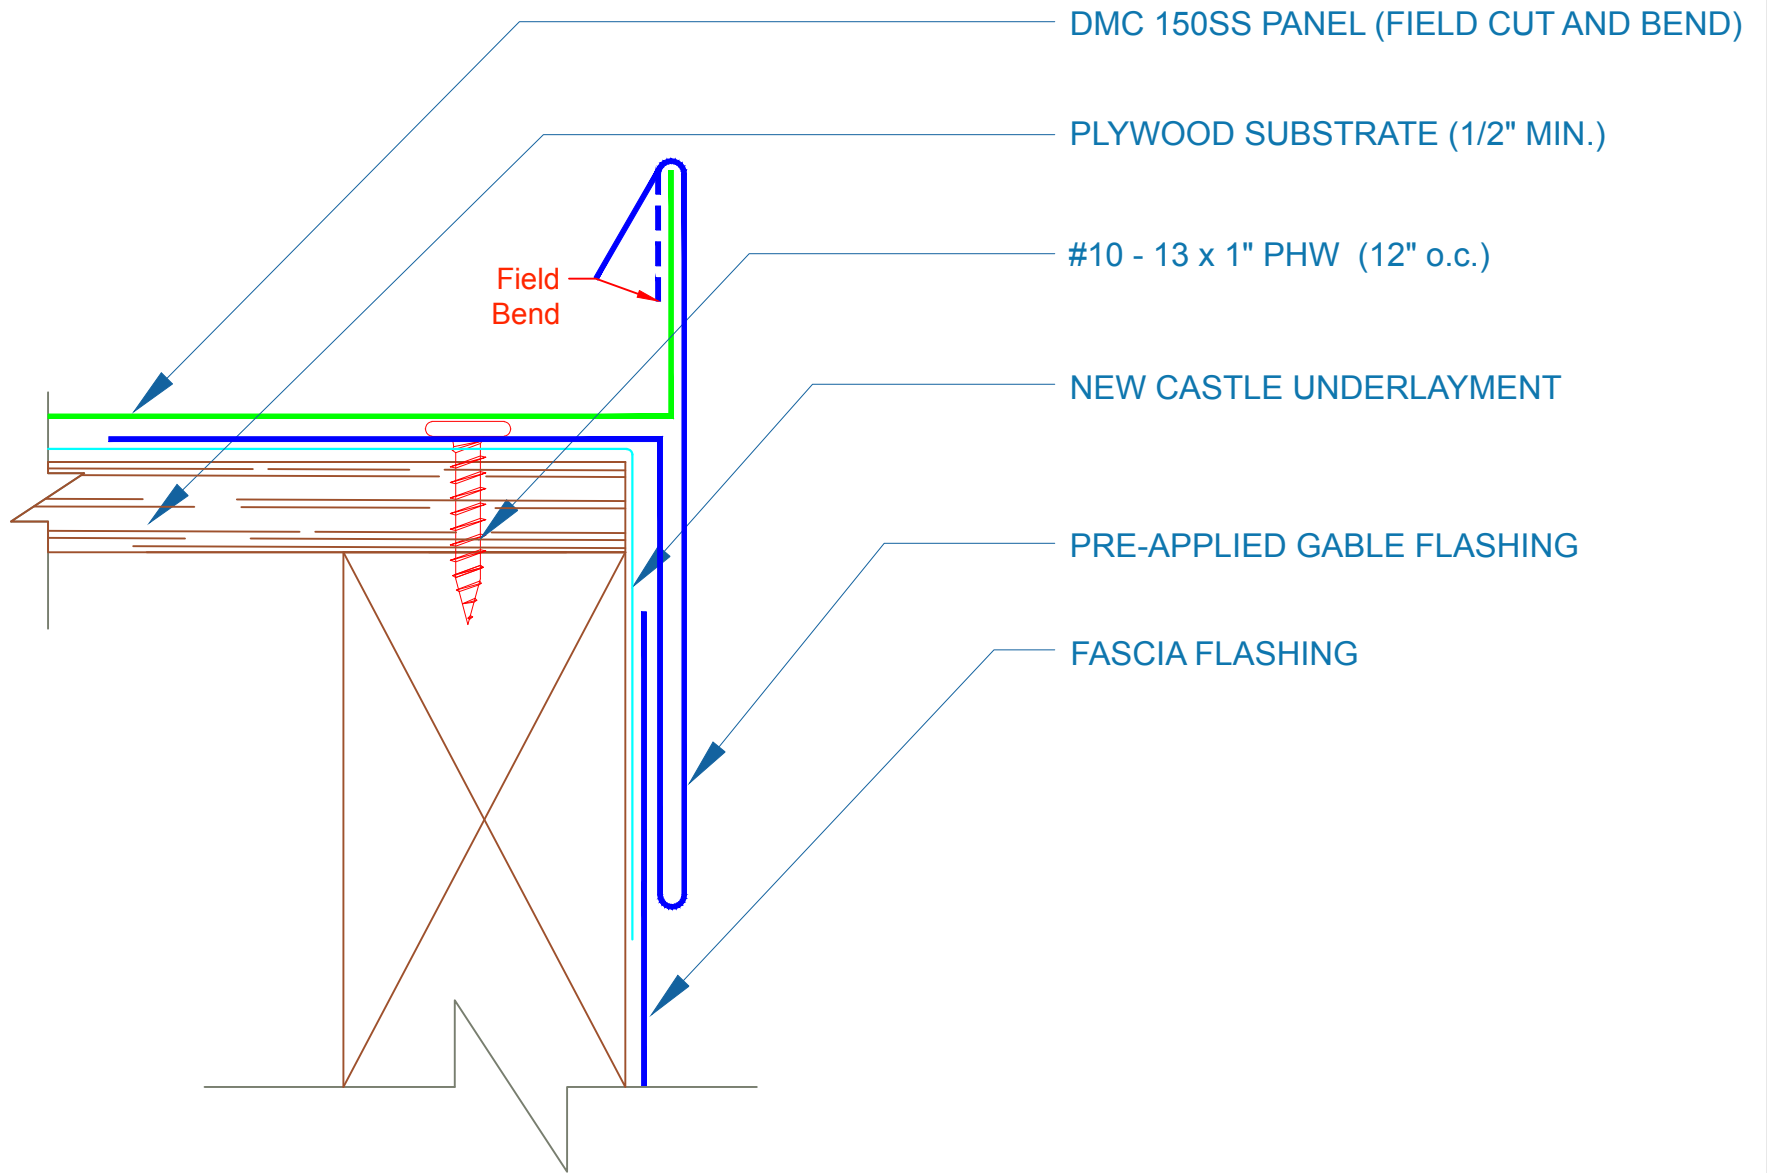

DMC 150SS - PLYWOOD

EFFECTIVE DATE: 5-25-16
SUBJECT TO CHANGE WITHOUT NOTICE

PRE-APPLIED GABLE

SCALE: 1'-0" = 1'-0"

DrexelMetals
Roofing Systems + Custom Fabrication