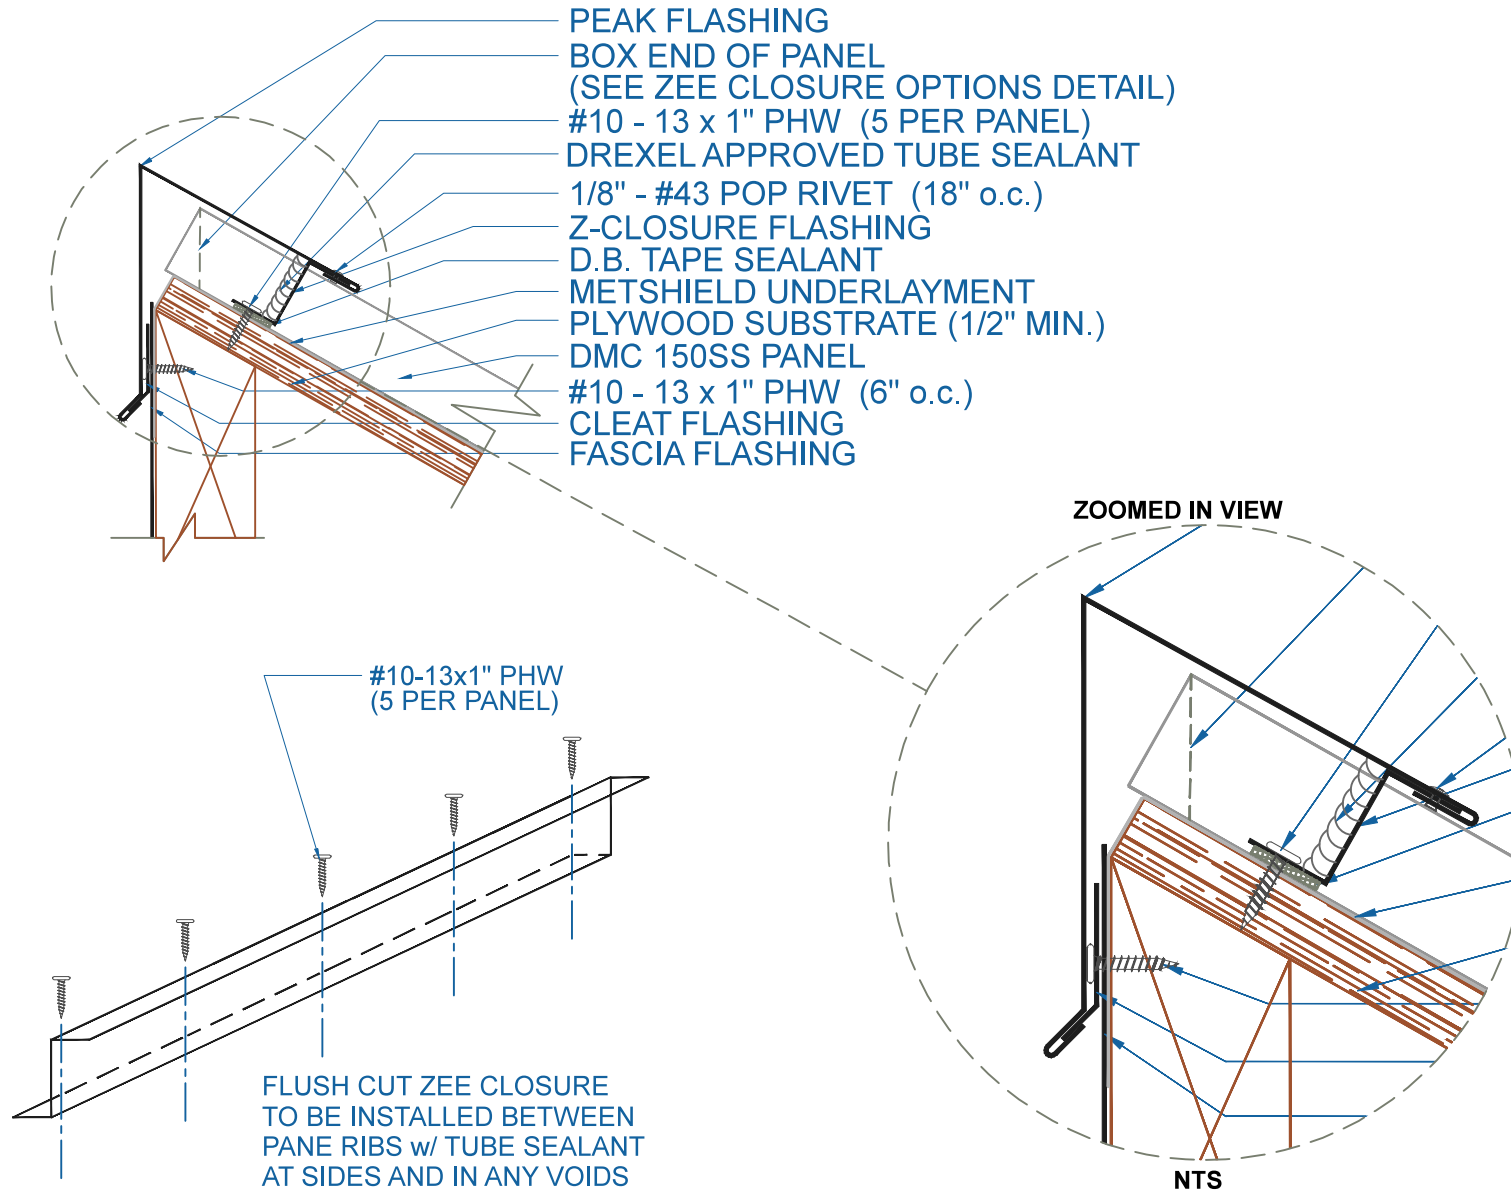

DMC 150SS - PLYWOOD

EFFECTIVE DATE: 01-04-13
 SUBJECT TO CHANGE WITHOUT NOTICE

PEAK
 SCALE: 3" = 1'-0"

DrexelMetals
 Roofing Systems + Custom Fabrication