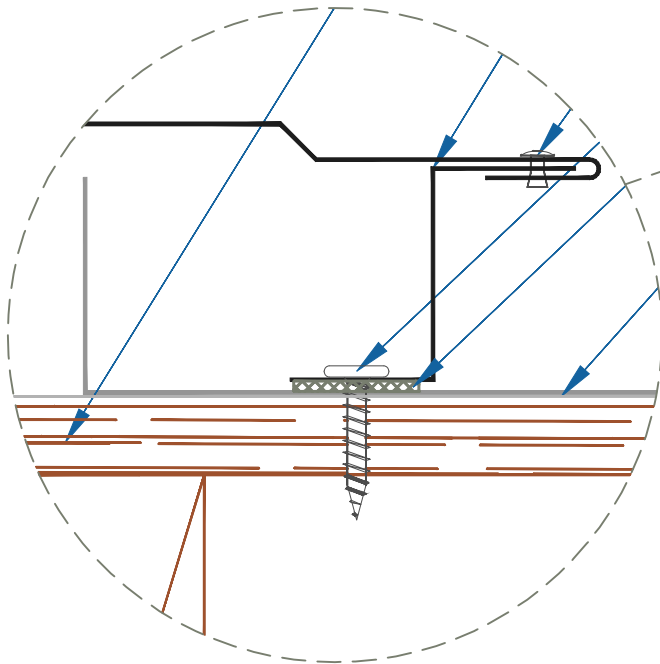

# DMC 150SS - PLYWOOD

ZOOMED IN VIEW

NTS

ON MODULE

FLOATING RAKEWALL

EFFECTIVE DATE: 01-04-13  
 SUBJECT TO CHANGE WITHOUT NOTICE

## RAKEWALL W/STEP

SCALE: 3" = 1'-0"