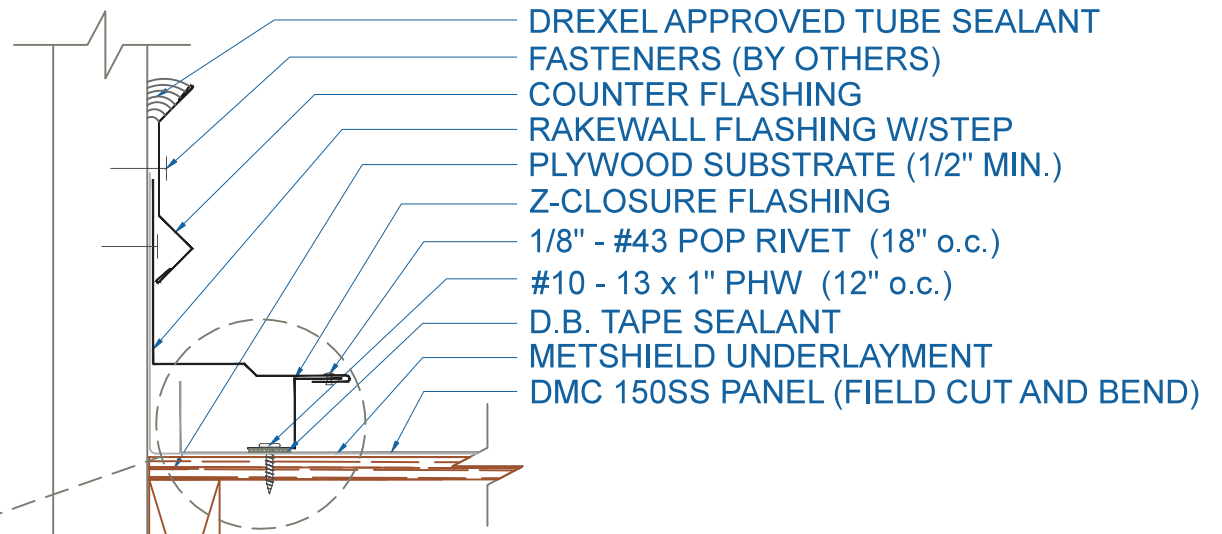

# DMC 150SS - PLYWOOD

ZOOMED IN VIEW

NTS

ON MODULE

FLOATING RAKEWALL

EFFECTIVE DATE: 01-04-13  
 SUBJECT TO CHANGE WITHOUT NOTICE

## RAKEWALL W/STEP

SCALE: 3" = 1'-0"