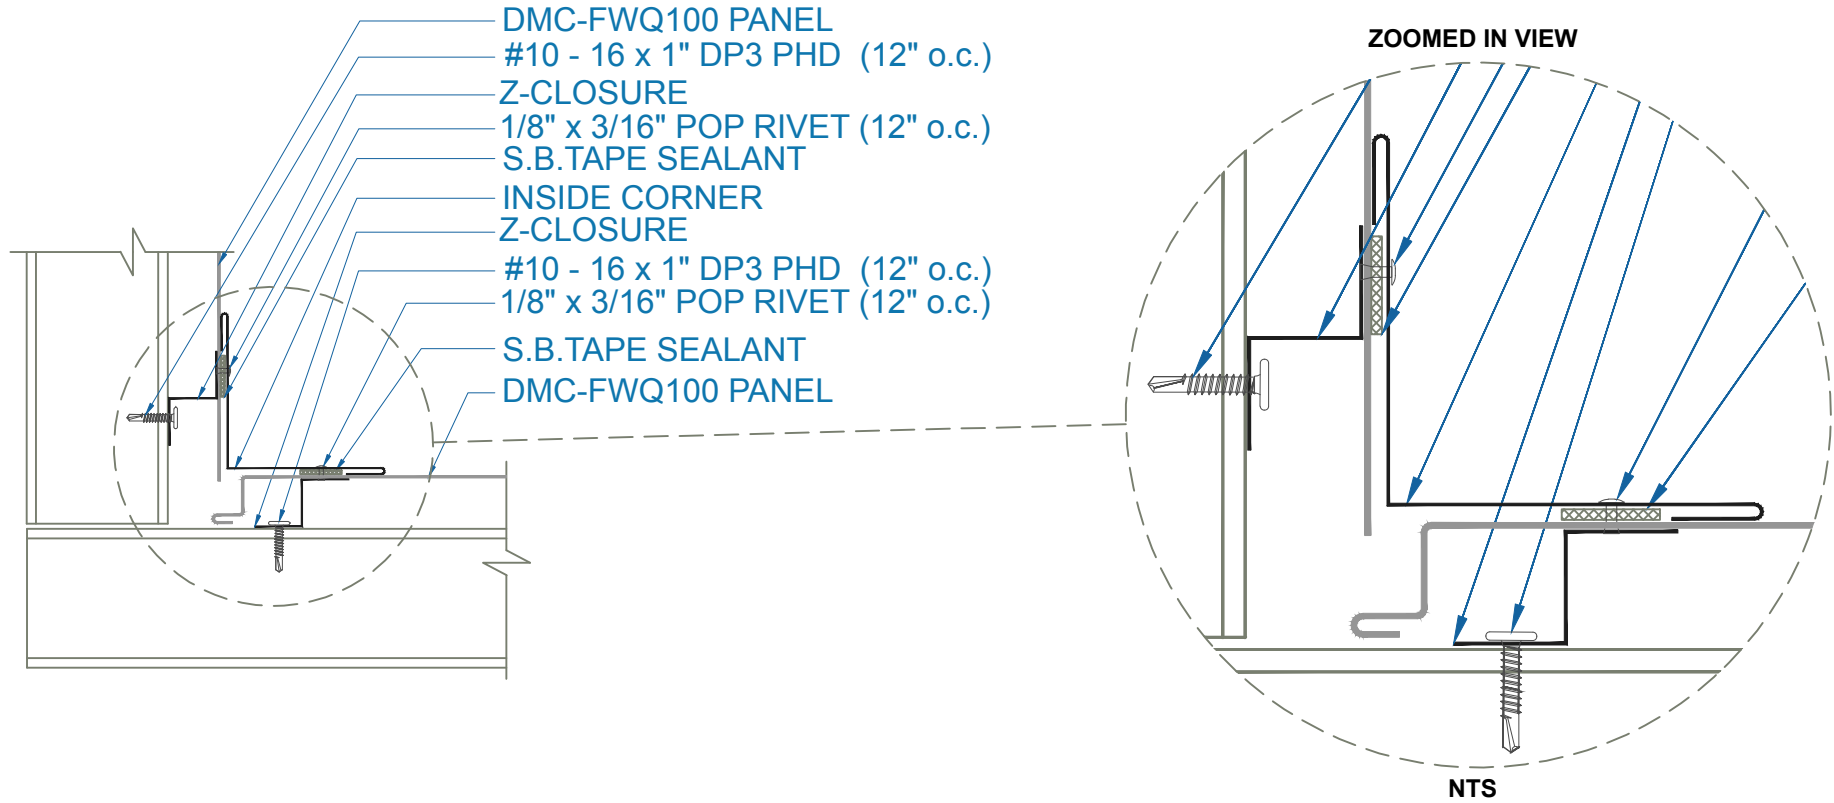

DMC FWQ100 - OPEN FRAMING

EFFECTIVE DATE: 07-1-17
SUBJECT TO CHANGE WITHOUT NOTICE

INSIDE CORNER

SCALE: 3" = 1'-0"