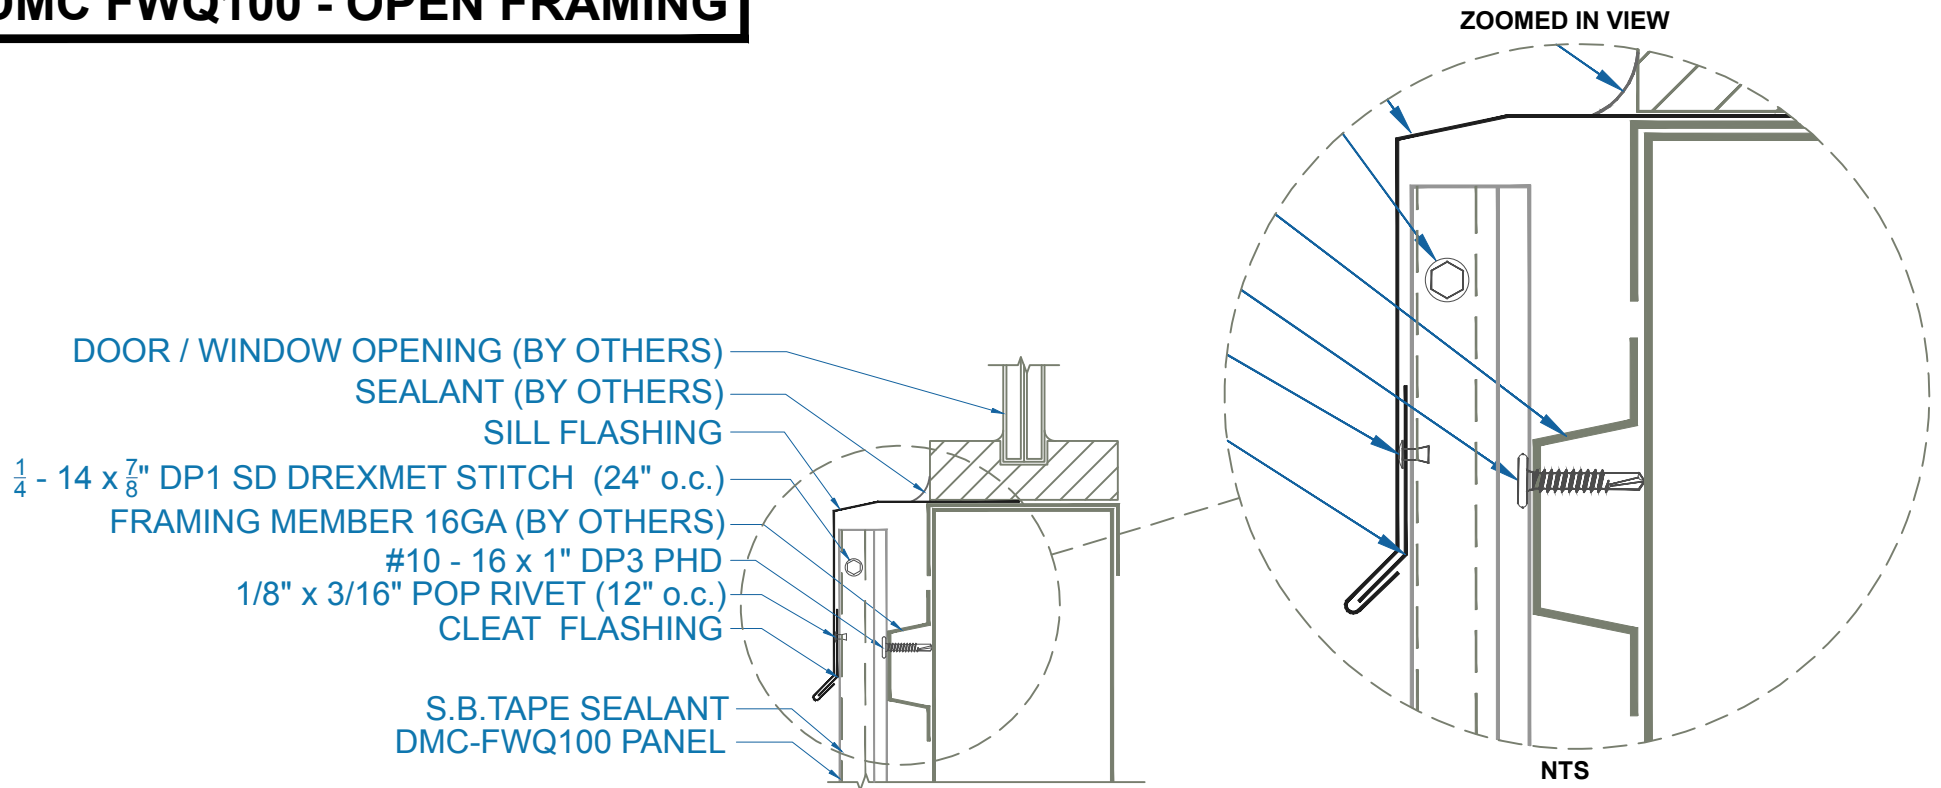

# DMC FWQ100 - OPEN FRAMING

EFFECTIVE DATE: 07-1-17  
SUBJECT TO CHANGE WITHOUT NOTICE

## WINDOW-DOOR SILL

SCALE: 3" = 1'-0"

**DrexelMetals**  
Roofing Systems + Custom Fabrication