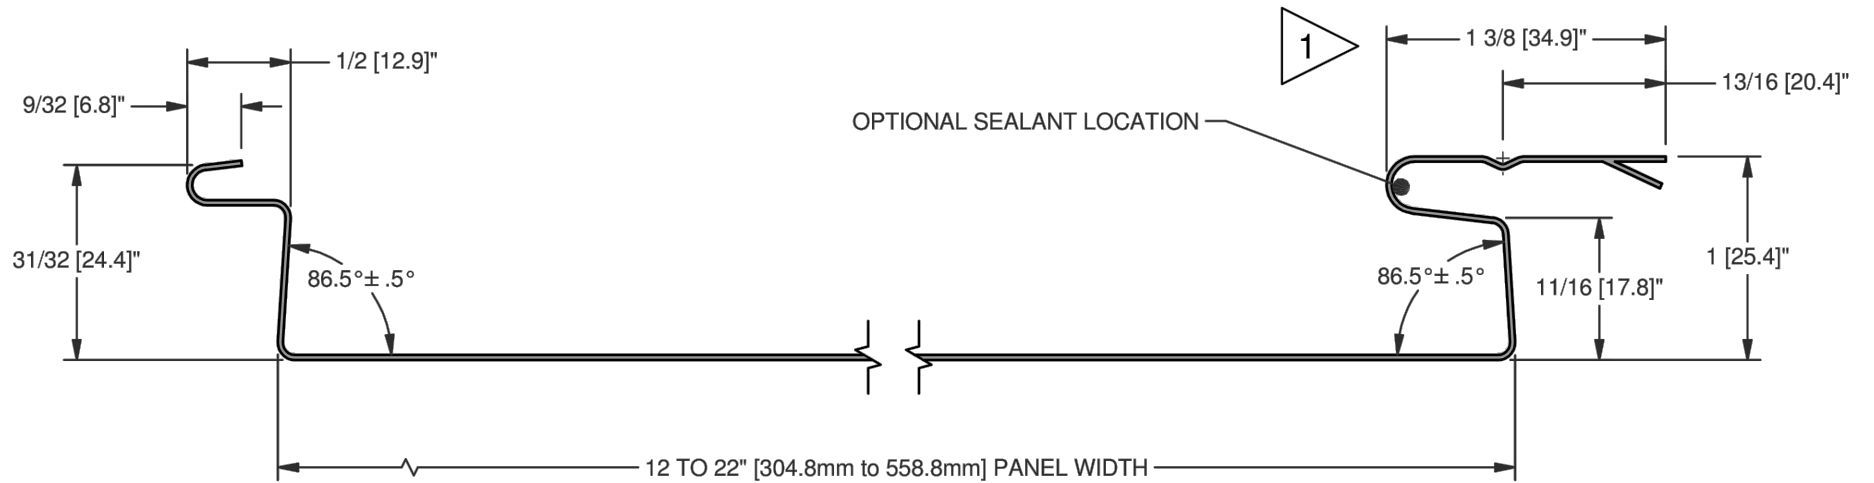

DMC FWQ100

DMC FWQ100 PANEL PROFILE

SCALE: NTS

EFFECTIVE DATE: 01-1-18
SUBJECT TO CHANGE WITHOUT NOTICE

DrexelMetals
Roofing Systems + Custom Fabrication
A CARLISLE COMPANY