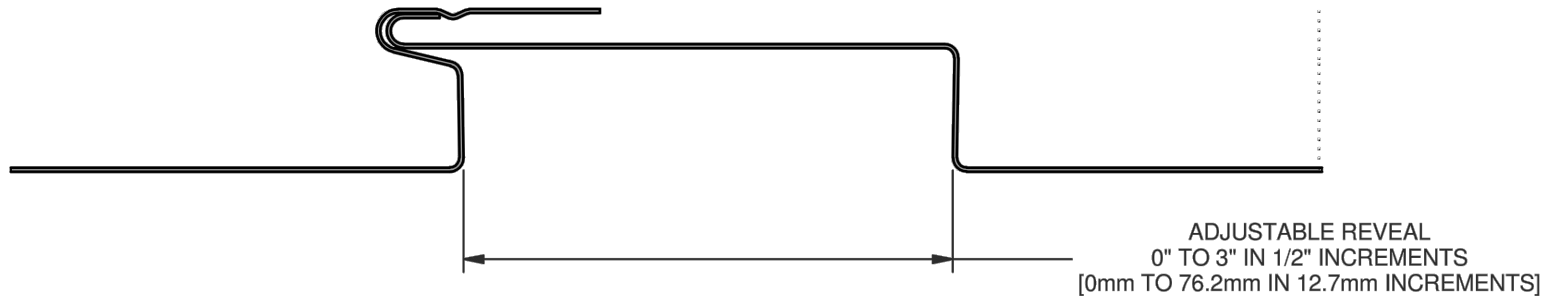

DMC FWQ100

DMC FWQ100 PANEL PROFILE

SCALE: NTS

EFFECTIVE DATE: 01-1-18
SUBJECT TO CHANGE WITHOUT NOTICE

DrexelMetals
Roofing Systems + Custom Fabrication
A CARLISLE COMPANY