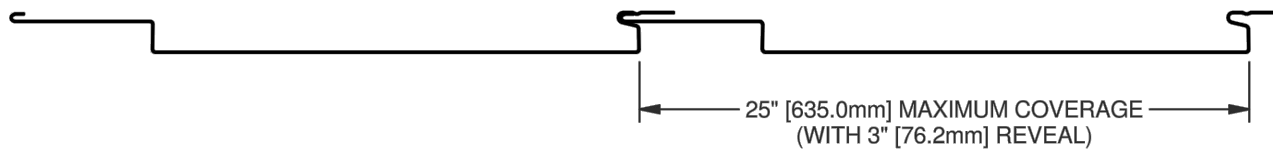

DMC FWQ100

DMC FWQ100 PANEL PROFILE

SCALE: NTS

EFFECTIVE DATE: 01-1-18
SUBJECT TO CHANGE WITHOUT NOTICE

DrexelMetals
Roofing Systems + Custom Fabrication
A CARLISLE COMPANY