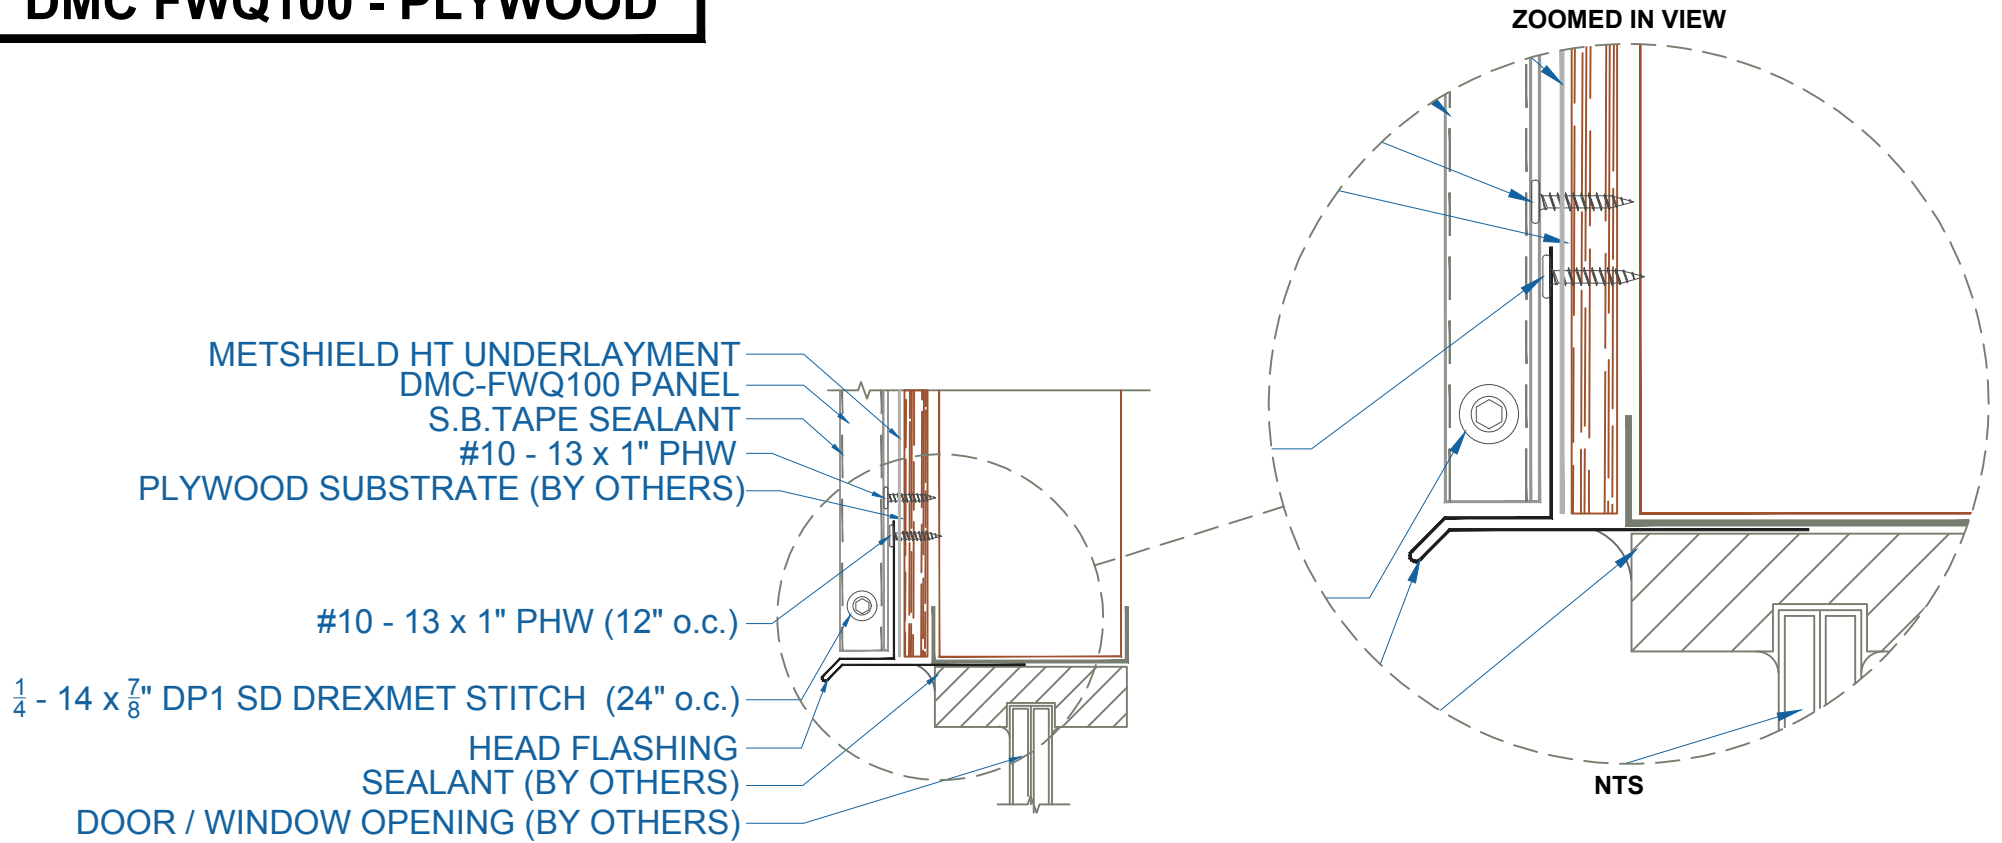

# DMC FWQ100 - PLYWOOD

EFFECTIVE DATE: 05-11-18  
SUBJECT TO CHANGE WITHOUT NOTICE

## WINDOW-DOOR HEAD

SCALE: 3" = 1'-0"