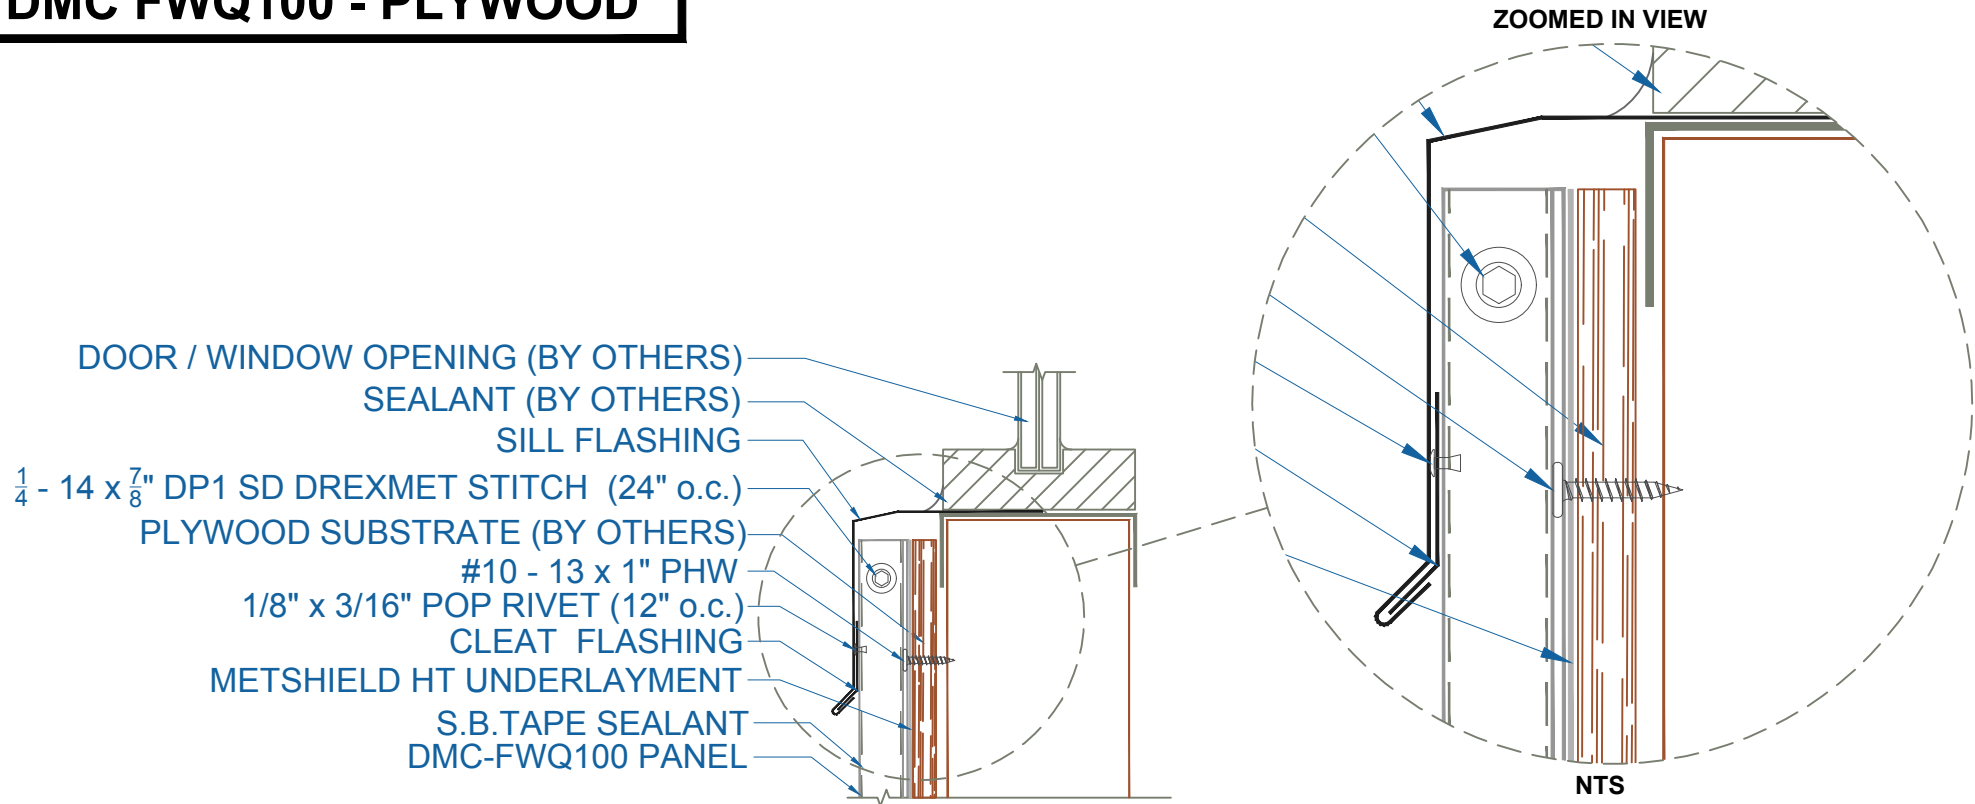

DMC FWQ100 - PLYWOOD

EFFECTIVE DATE: 05-11-18
SUBJECT TO CHANGE WITHOUT NOTICE

WINDOW-DOOR SILL

SCALE: 3" = 1'-0"