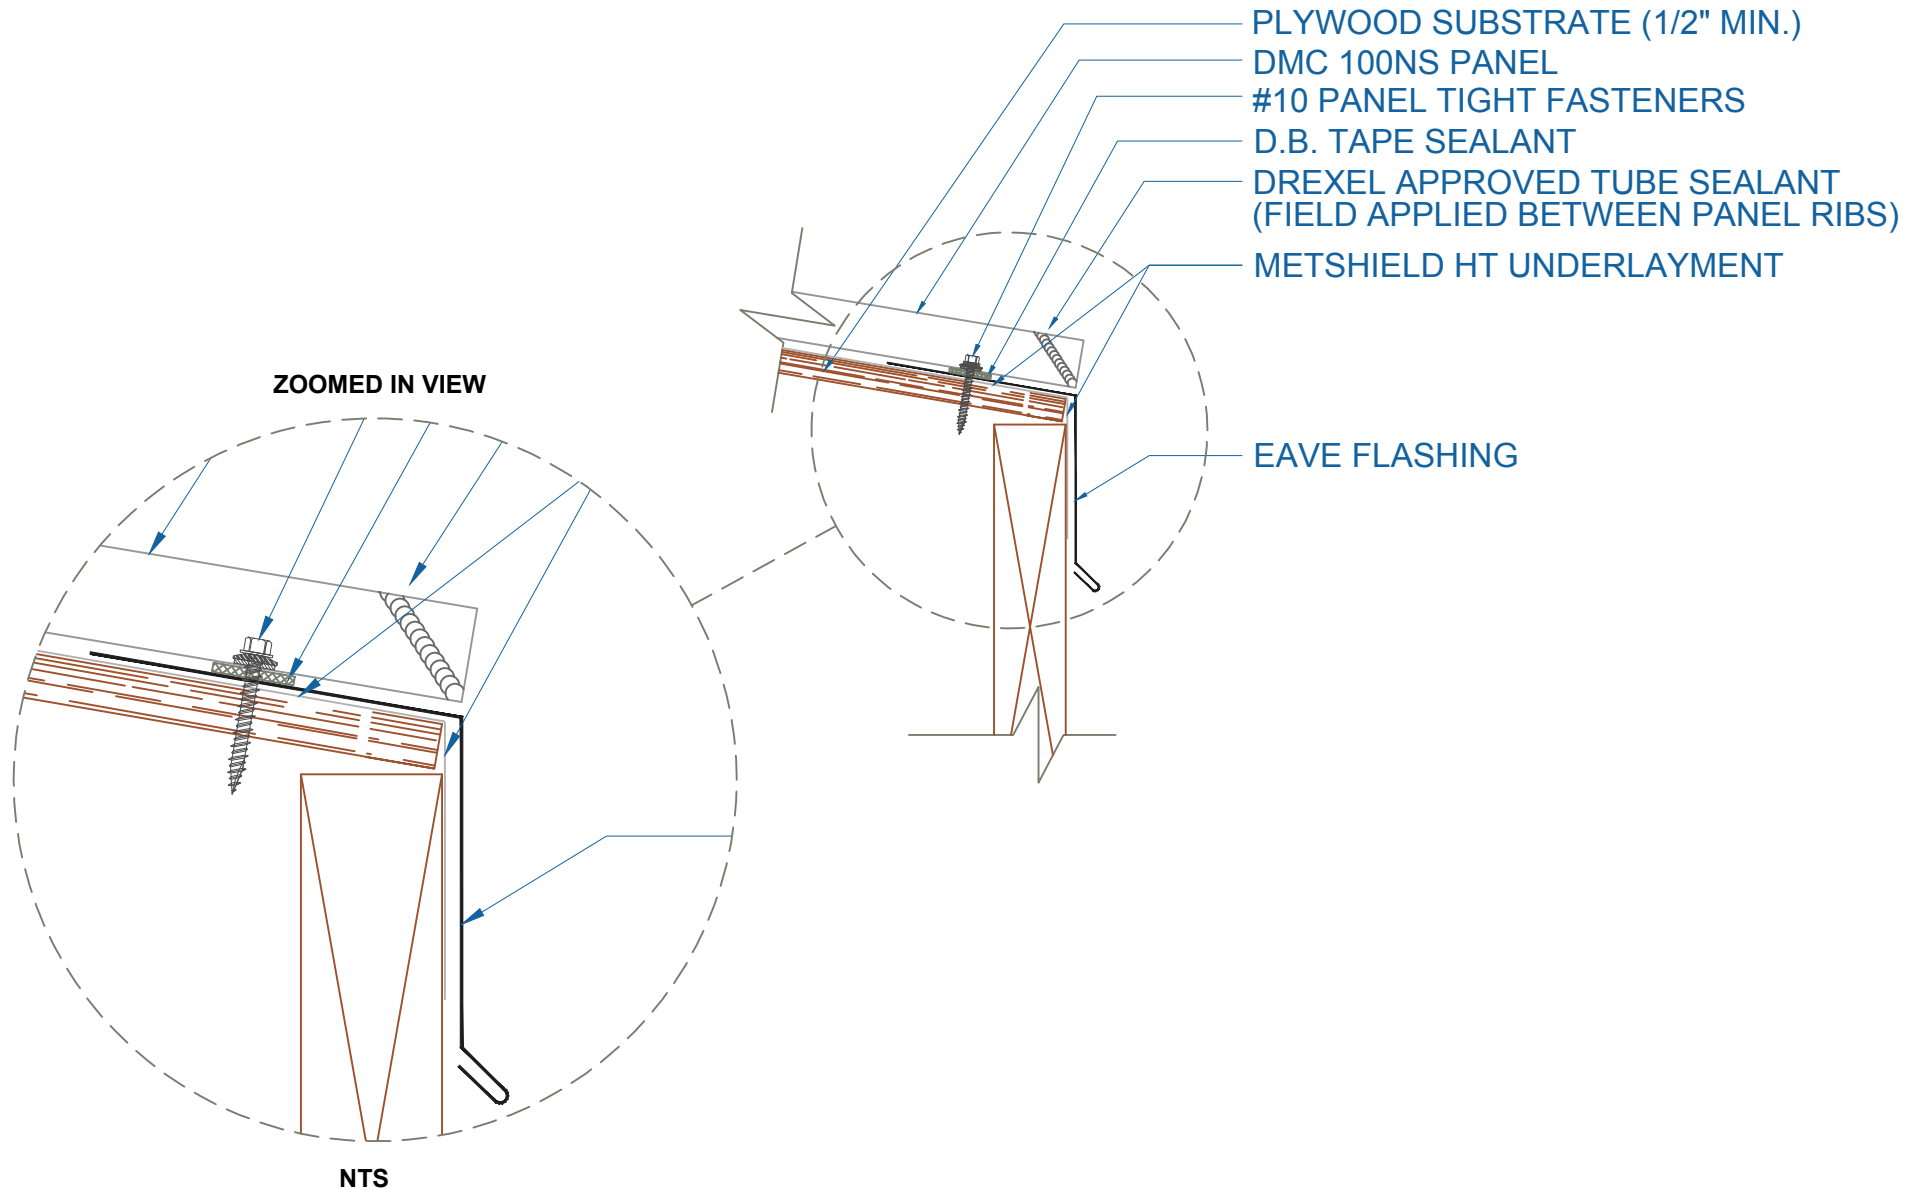

DMC 100NS - PLYWOOD

EFFECTIVE DATE: 10-20-20
SUBJECT TO CHANGE WITHOUT NOTICE

DIRECT FASTENED EAVE

SCALE: 3" = 1'-0"