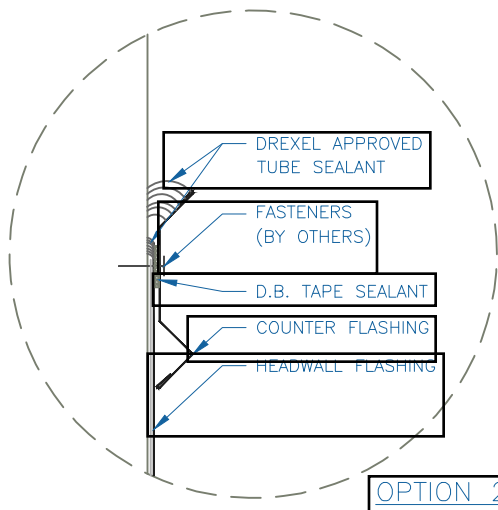

DMC 175S - PLYWOOD

OPTION 1

OPTION 2

VENTED HEADWALL W/COR-A-VENT

SCALE: NTS

EFFECTIVE DATE: 08-07-17
 SUBJECT TO CHANGE WITHOUT NOTICE