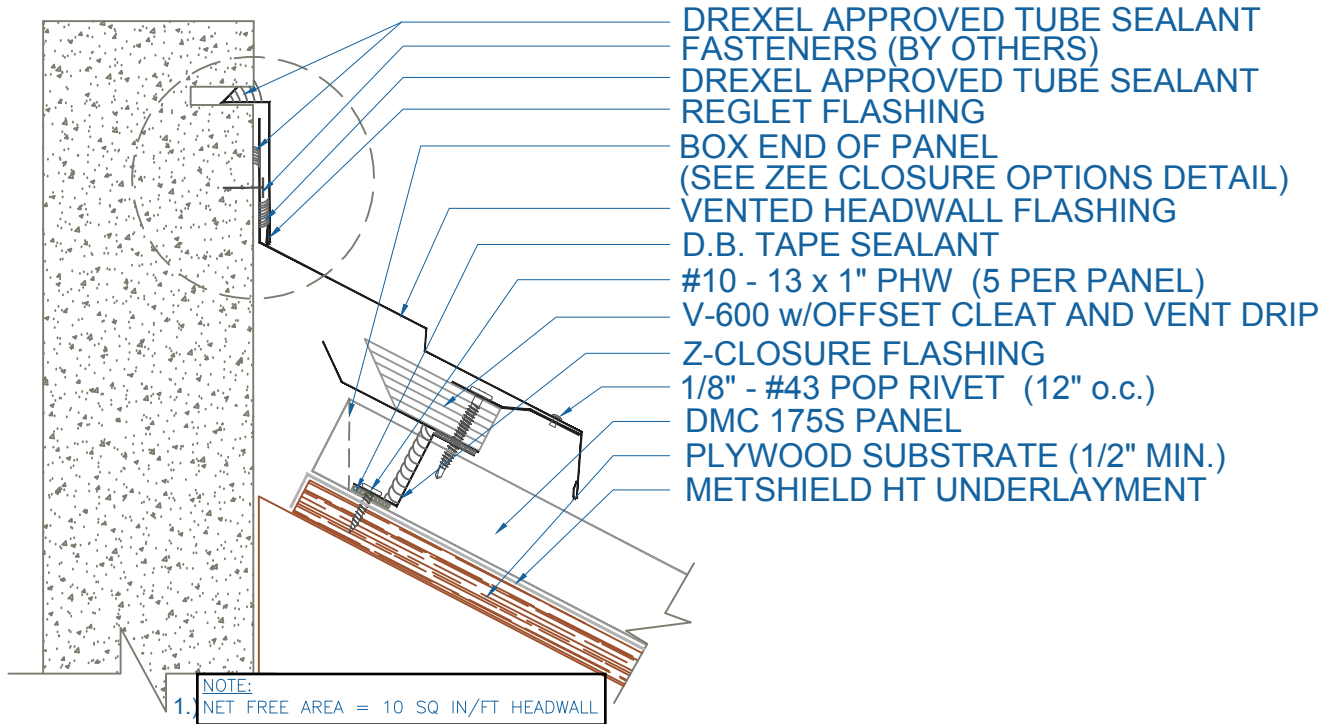

DMC 175S - PLYWOOD

OPTION 1

OPTION 2

VENTED HEADWALL W/COR-A-VENT

SCALE: NTS

EFFECTIVE DATE: 08-07-17
 SUBJECT TO CHANGE WITHOUT NOTICE