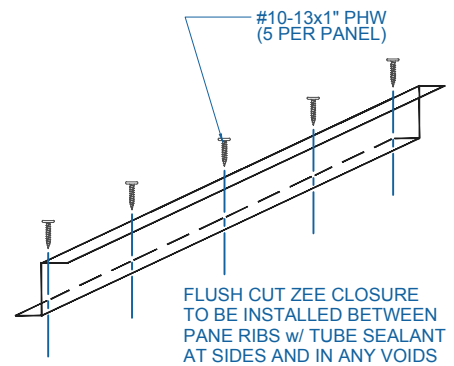

DMC 175S - PLYWOOD

OPTION 1

OPTION 2

VENTED HEADWALL W/COR-A-VENT

SCALE: NTS

EFFECTIVE DATE: 08-07-17
 SUBJECT TO CHANGE WITHOUT NOTICE