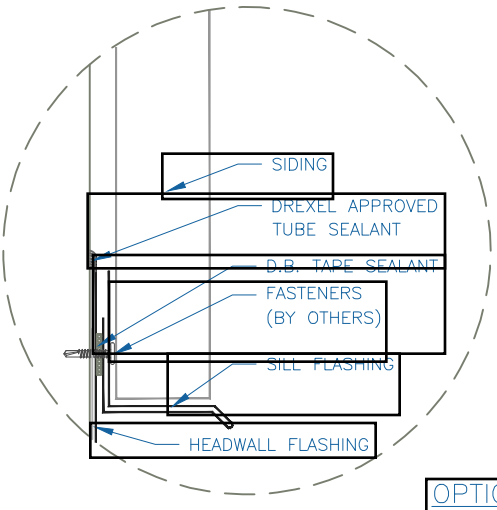

DMC 175S - PLYWOOD

OPTION 1

OPTION 2

VENTED HEADWALL W/COR-A-VENT

SCALE: NTS

EFFECTIVE DATE: 08-07-17
 SUBJECT TO CHANGE WITHOUT NOTICE