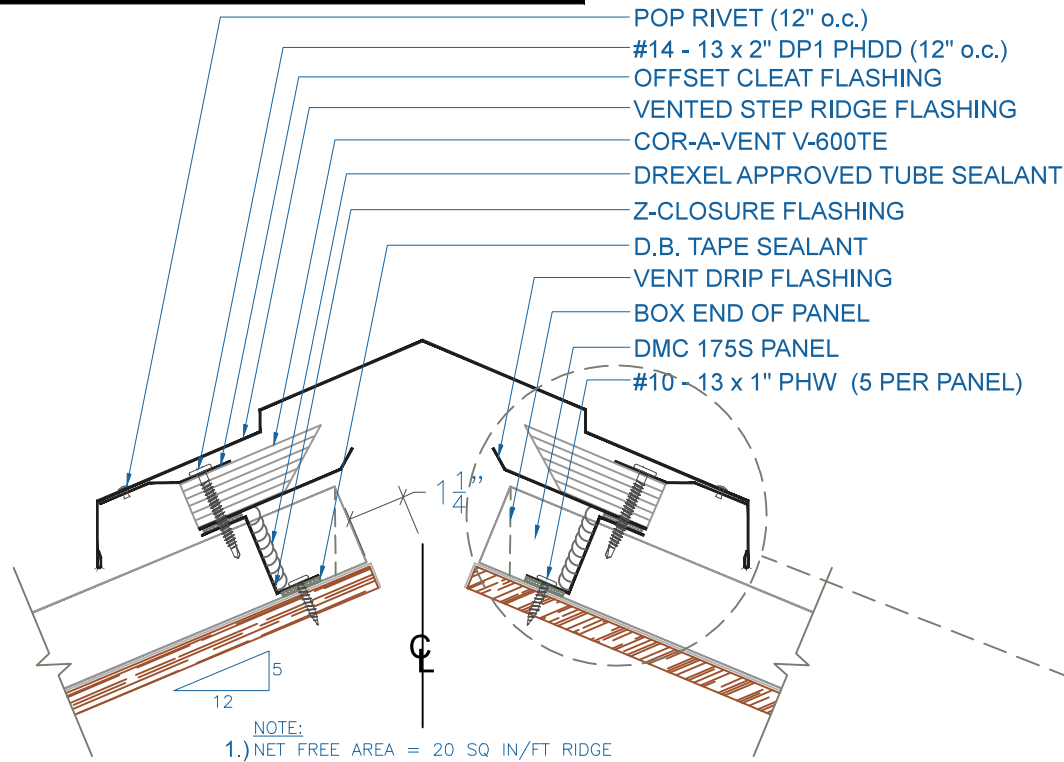

DMC 175S - PLYWOOD

VENTED STEP RIDGE W/COR-A-VENT

SCALE: NTS

EFFECTIVE DATE: 8-1-15
 SUBJECT TO CHANGE WITHOUT NOTICE