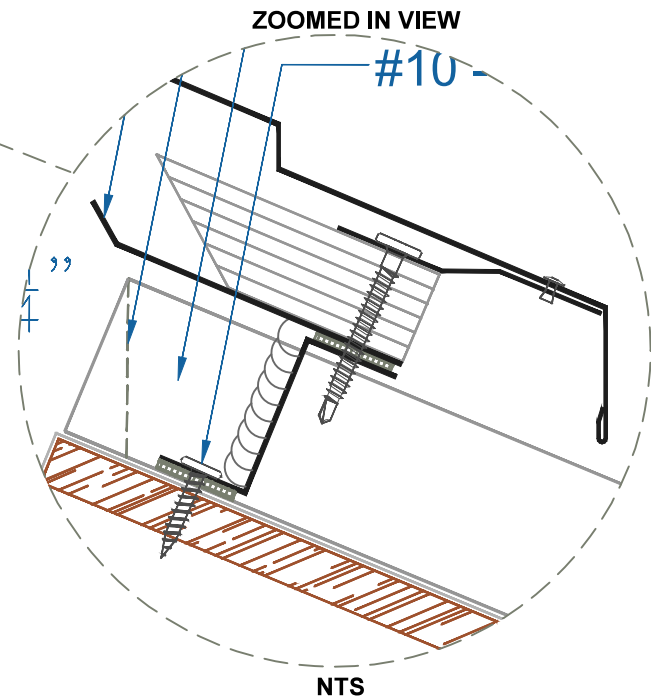

DMC 175S - PLYWOOD

VENTED STEP RIDGE W/COR-A-VENT

SCALE: NTS

EFFECTIVE DATE: 8-1-15
 SUBJECT TO CHANGE WITHOUT NOTICE