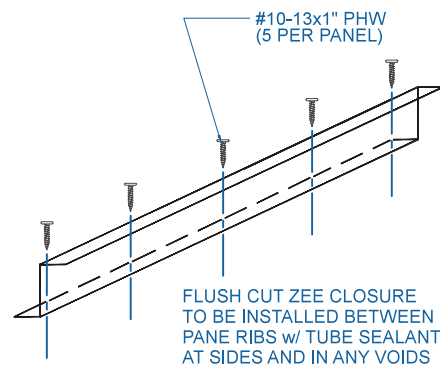

DMC 175S - PLYWOOD

VENTED STEP RIDGE W/COR-A-VENT

SCALE: NTS

EFFECTIVE DATE: 8-1-15
 SUBJECT TO CHANGE WITHOUT NOTICE