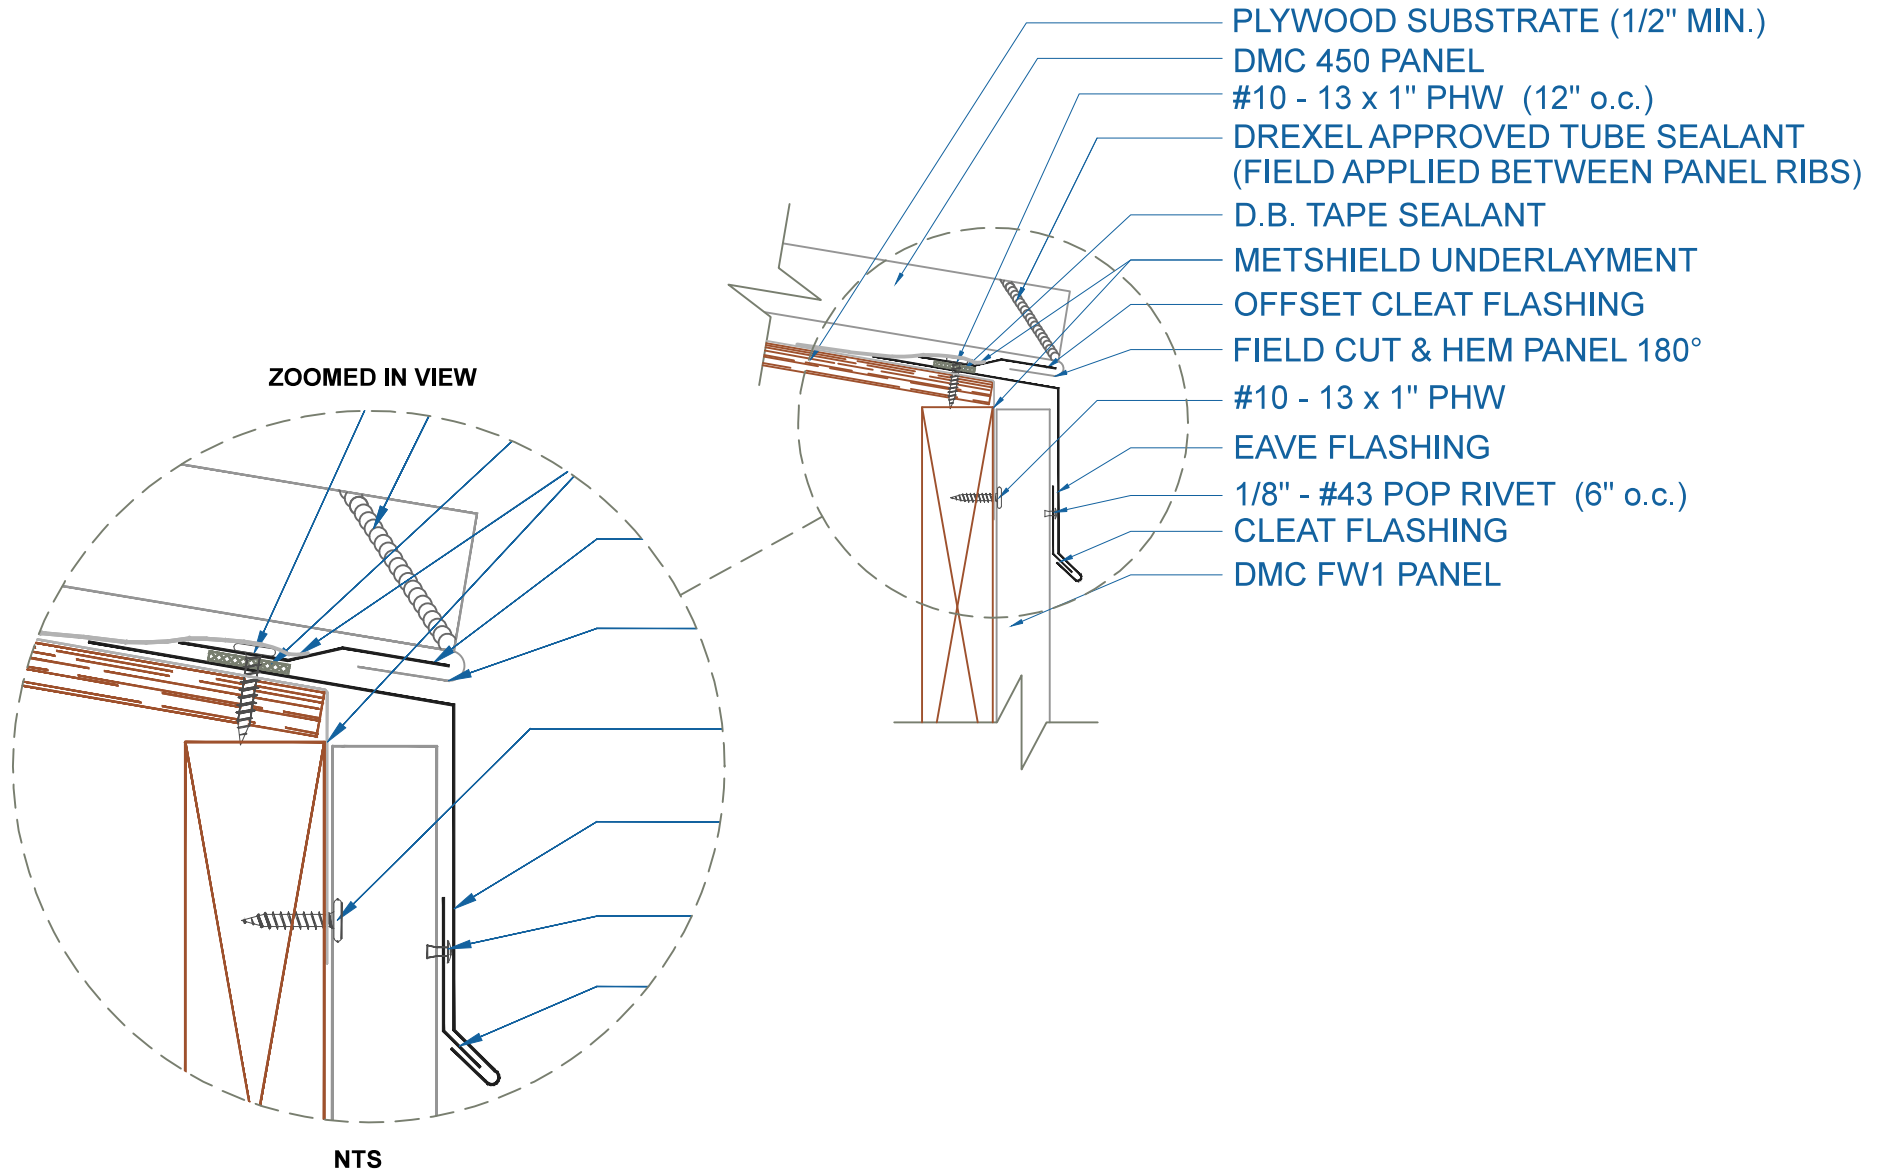

DMC 450 - PLYWOOD

EFFECTIVE DATE: 01-06-14
SUBJECT TO CHANGE WITHOUT NOTICE

EAVE w/FLUSH PANEL

SCALE: 3" = 1'-0"

Drexel Metals
Roofing Systems + Custom Fabrication