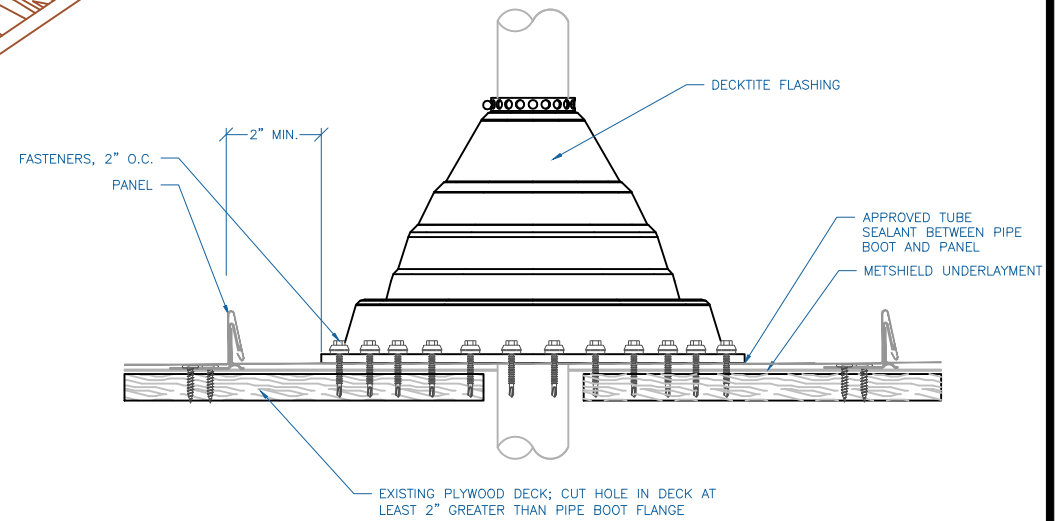

DMC 450 - PLYWOOD

EFFECTIVE DATE: 01-06-2014
SUBJECT TO CHANGE WITHOUT NOTICE

PIPE FLASHING DETAIL

SCALE: NTS