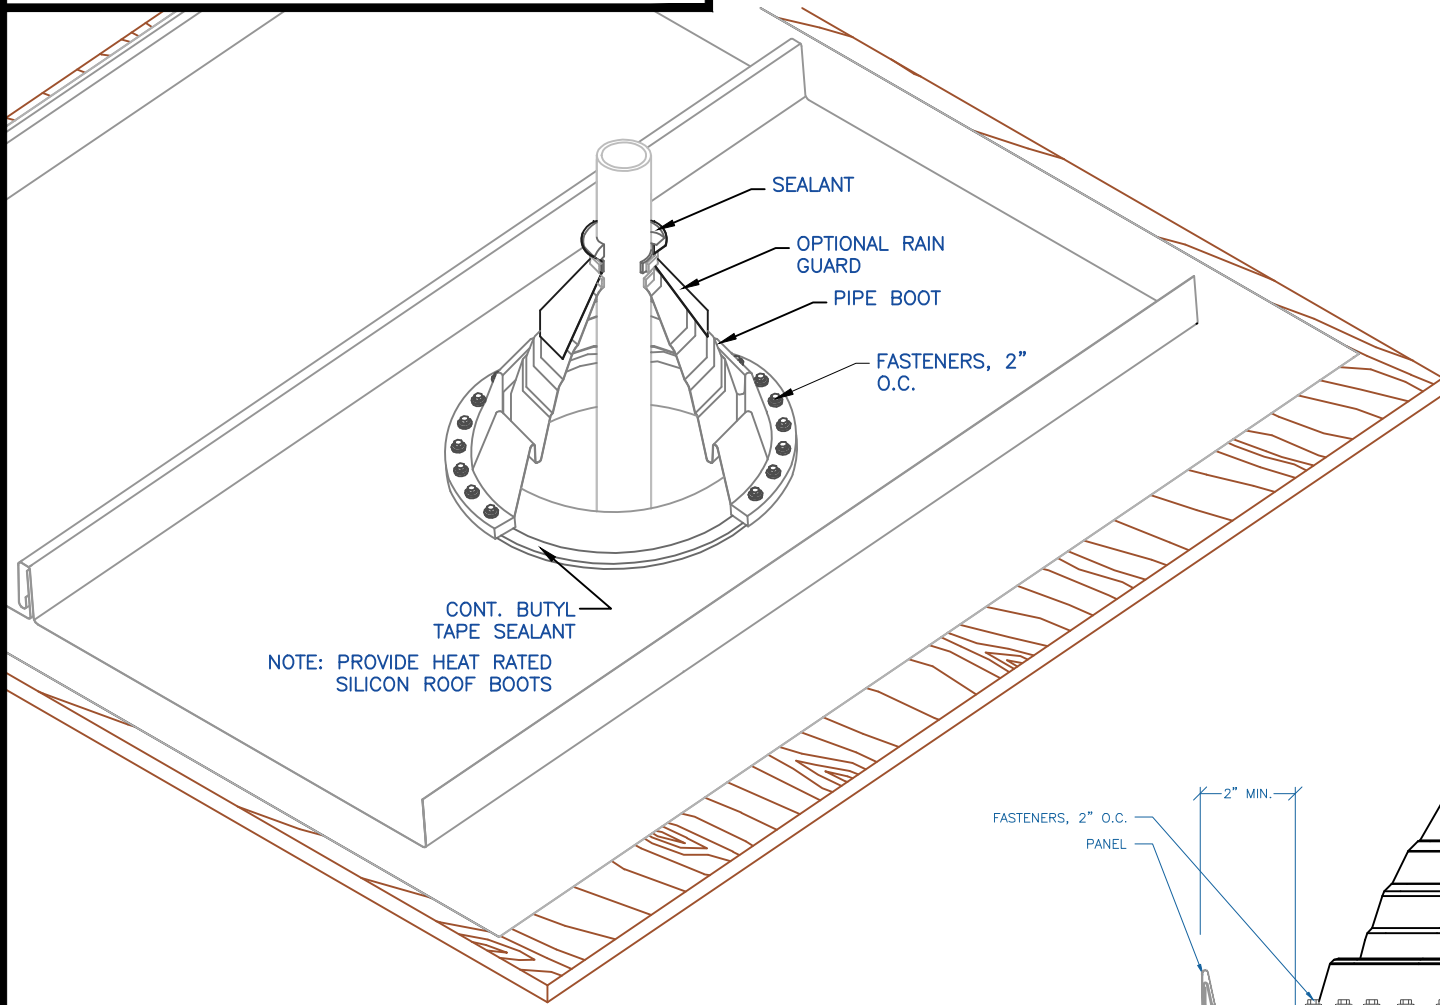

DMC 450 - PLYWOOD

EFFECTIVE DATE: 01-06-2014
SUBJECT TO CHANGE WITHOUT NOTICE

PIPE FLASHING DETAIL

SCALE: NTS