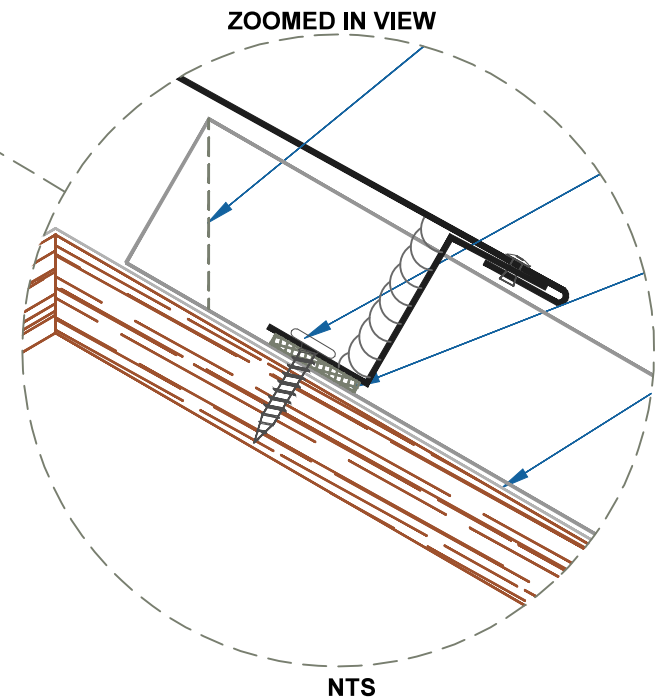

DMC 450 - PLYWOOD

EFFECTIVE DATE: 01-06-14
 SUBJECT TO CHANGE WITHOUT NOTICE

RIDGE / HIP

SCALE: 3" = 1'-0"