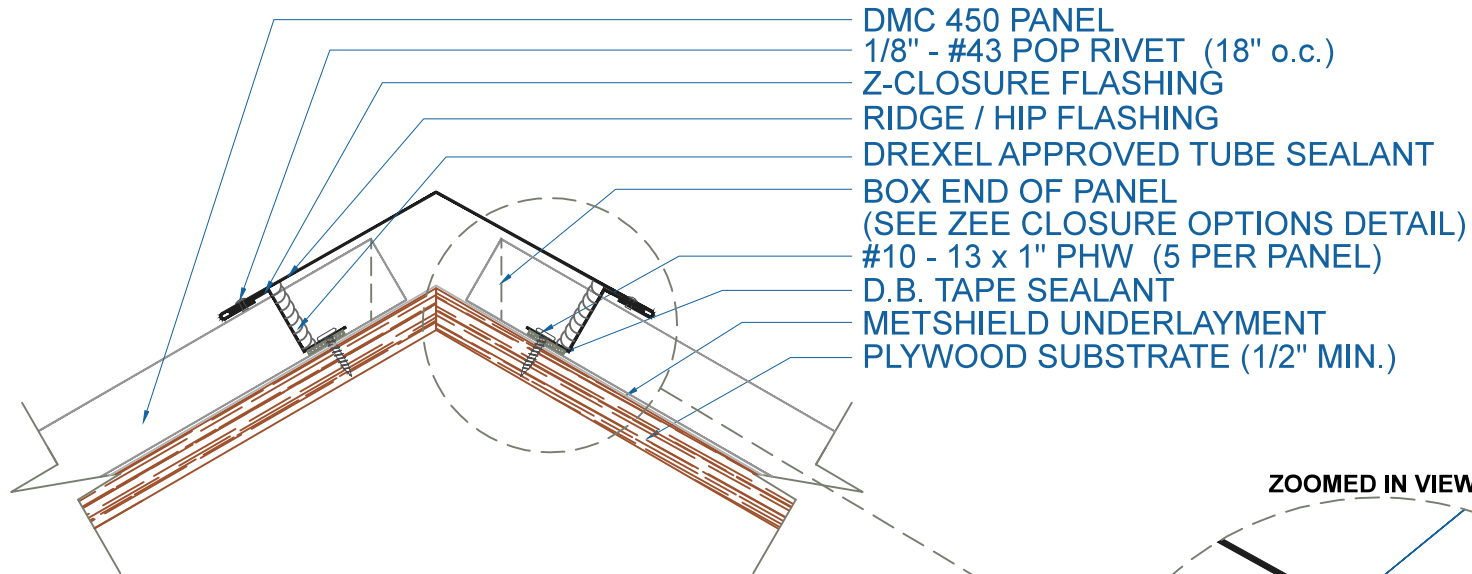

DMC 450 - PLYWOOD

EFFECTIVE DATE: 01-06-14
 SUBJECT TO CHANGE WITHOUT NOTICE

RIDGE / HIP

SCALE: 3" = 1'-0"