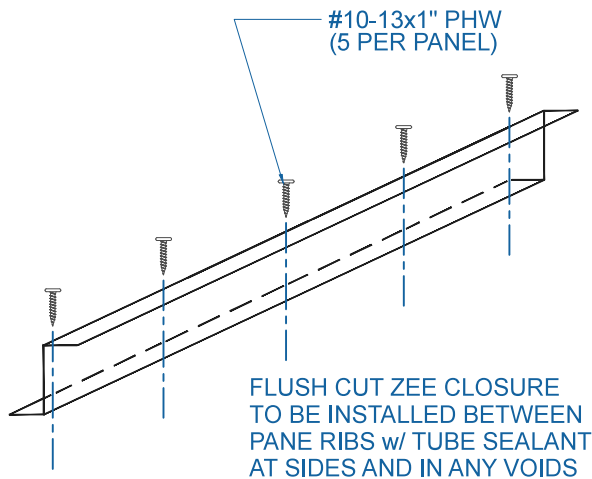

DMC 450 - PLYWOOD

EFFECTIVE DATE: 01-06-14
 SUBJECT TO CHANGE WITHOUT NOTICE

RIDGE / HIP

SCALE: 3" = 1'-0"