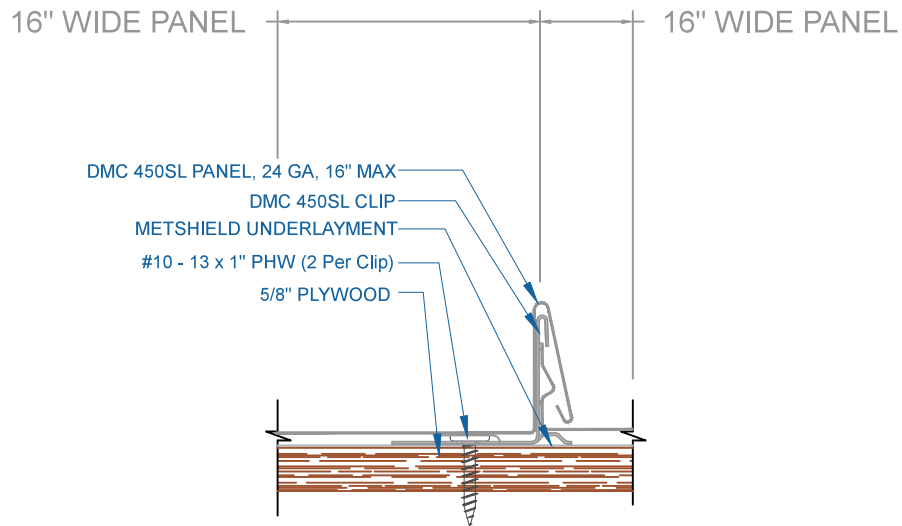

# DMC 450SL - SOLID SUBSTRATE

## INSTALLATION

SCALE: NTS  
EFFECTIVE DATE: 09-13-13