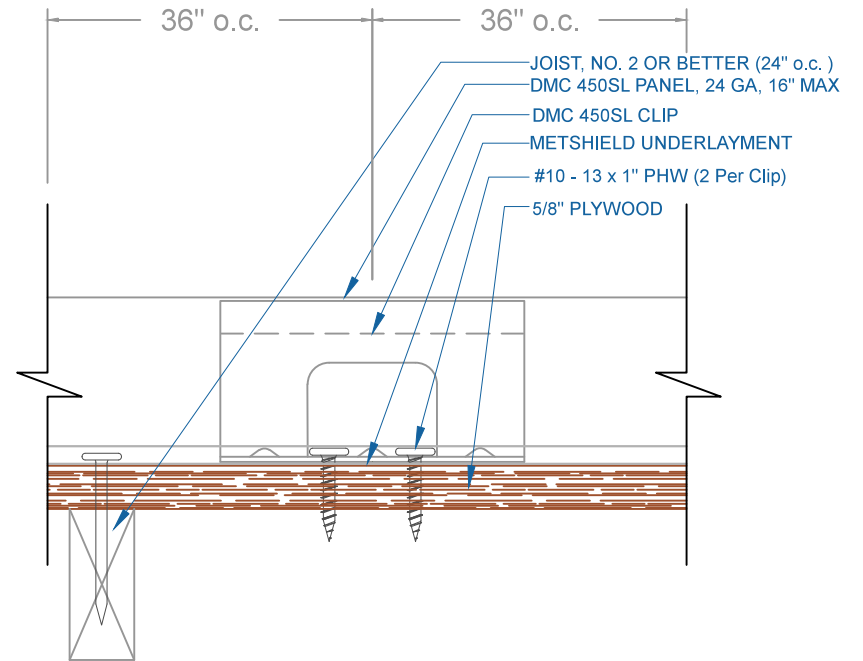

# DMC 450SL - SOLID SUBSTRATE

## INSTALLATION

SCALE: NTS  
EFFECTIVE DATE: 09-13-13