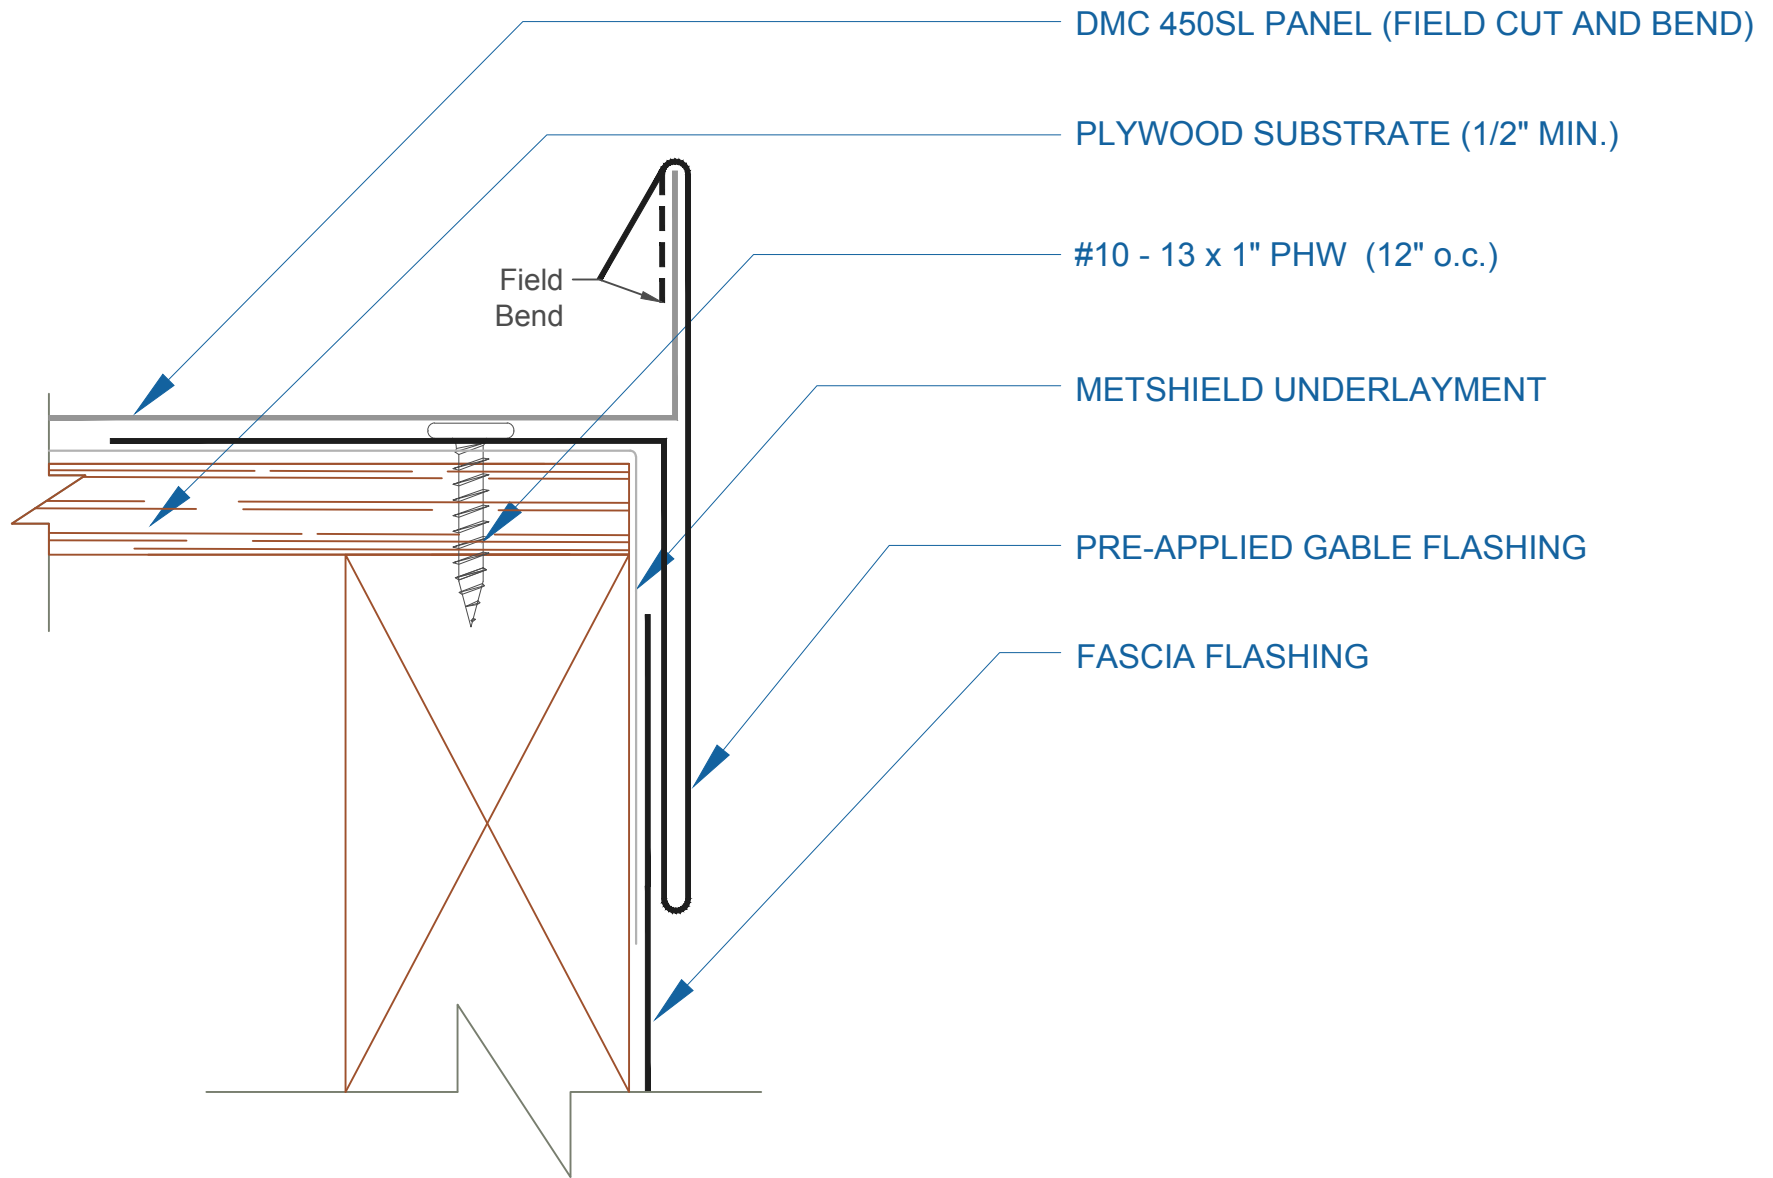

DMC 450SL - PLYWOOD

EFFECTIVE DATE: 5-25-16
SUBJECT TO CHANGE WITHOUT NOTICE

PRE-APPLIED GABLE

SCALE: 1'-0" = 1'-0"

DrexelMetals
Roofing Systems + Custom Fabrication