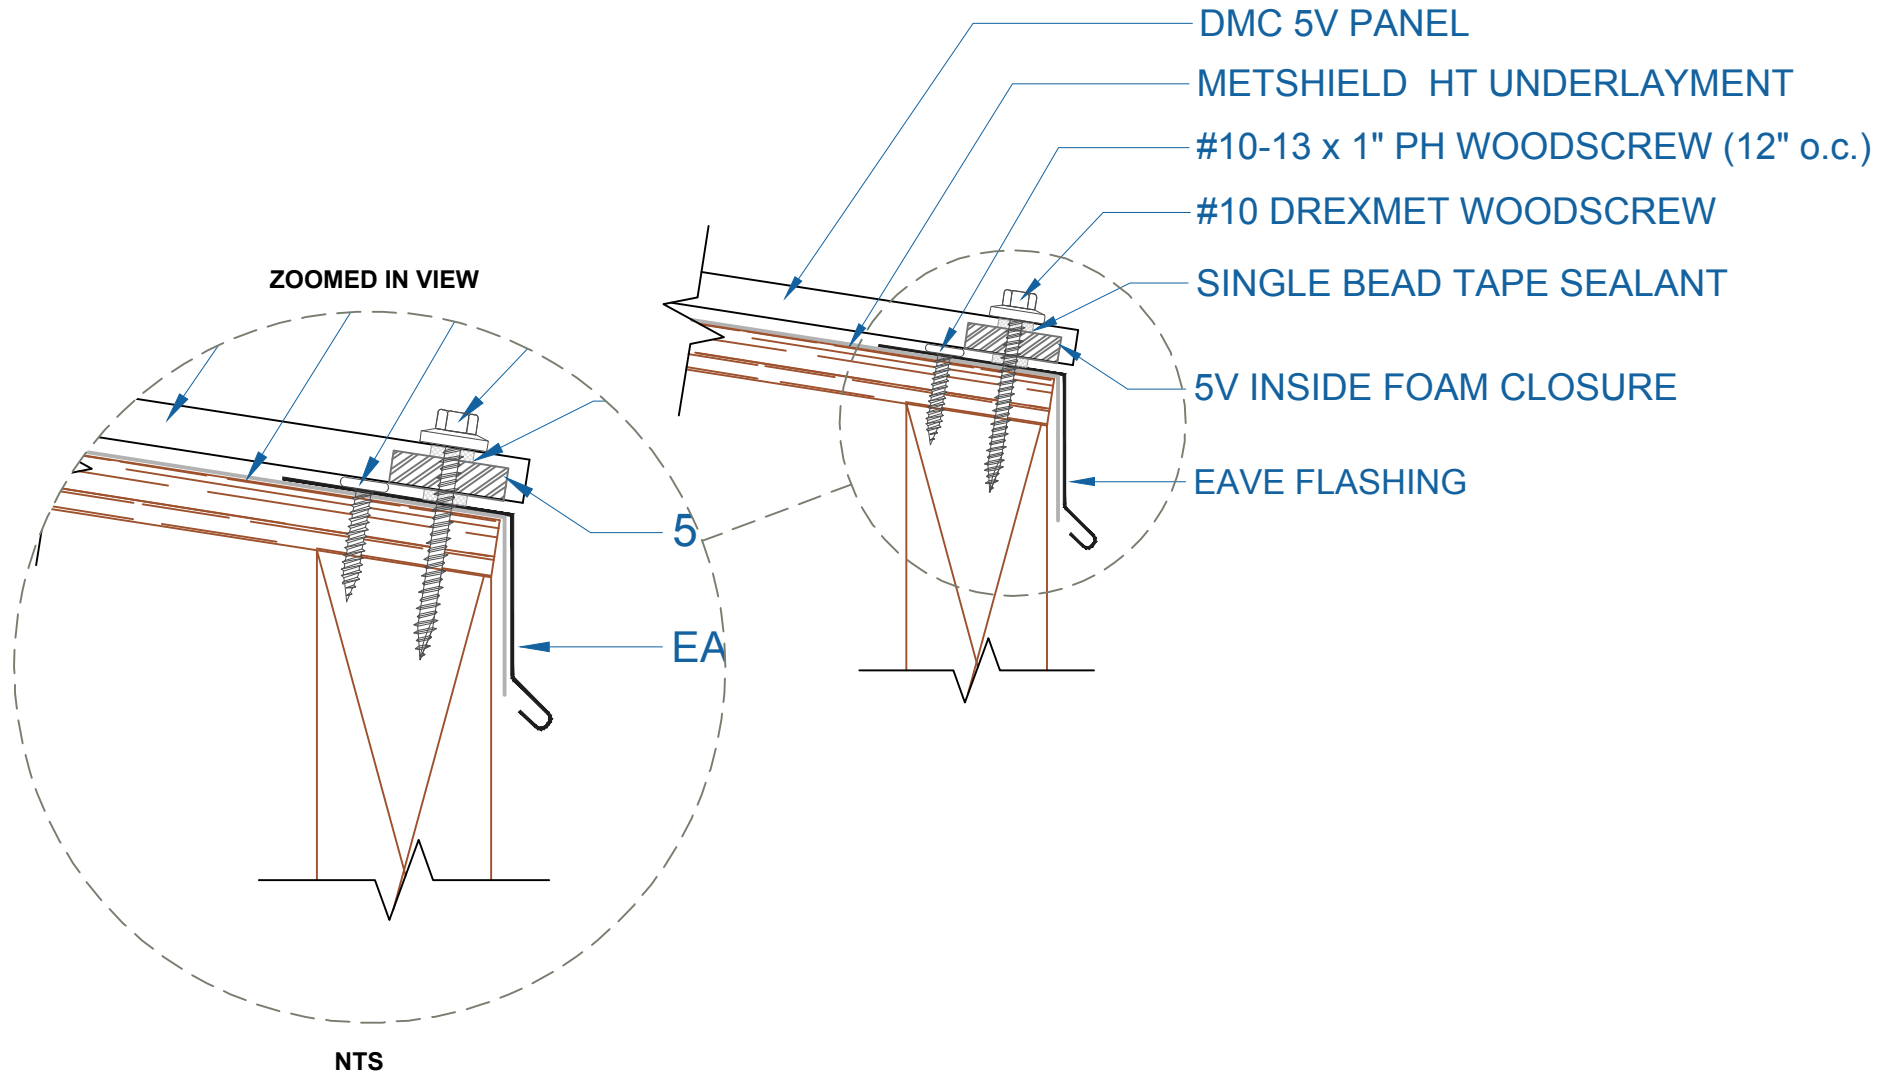

# DMC 5V - PLYWOOD

EFFECTIVE DATE: 02-01-18  
SUBJECT TO CHANGE WITHOUT NOTICE

**EAVE**  
SCALE: 6" = 1'-0"