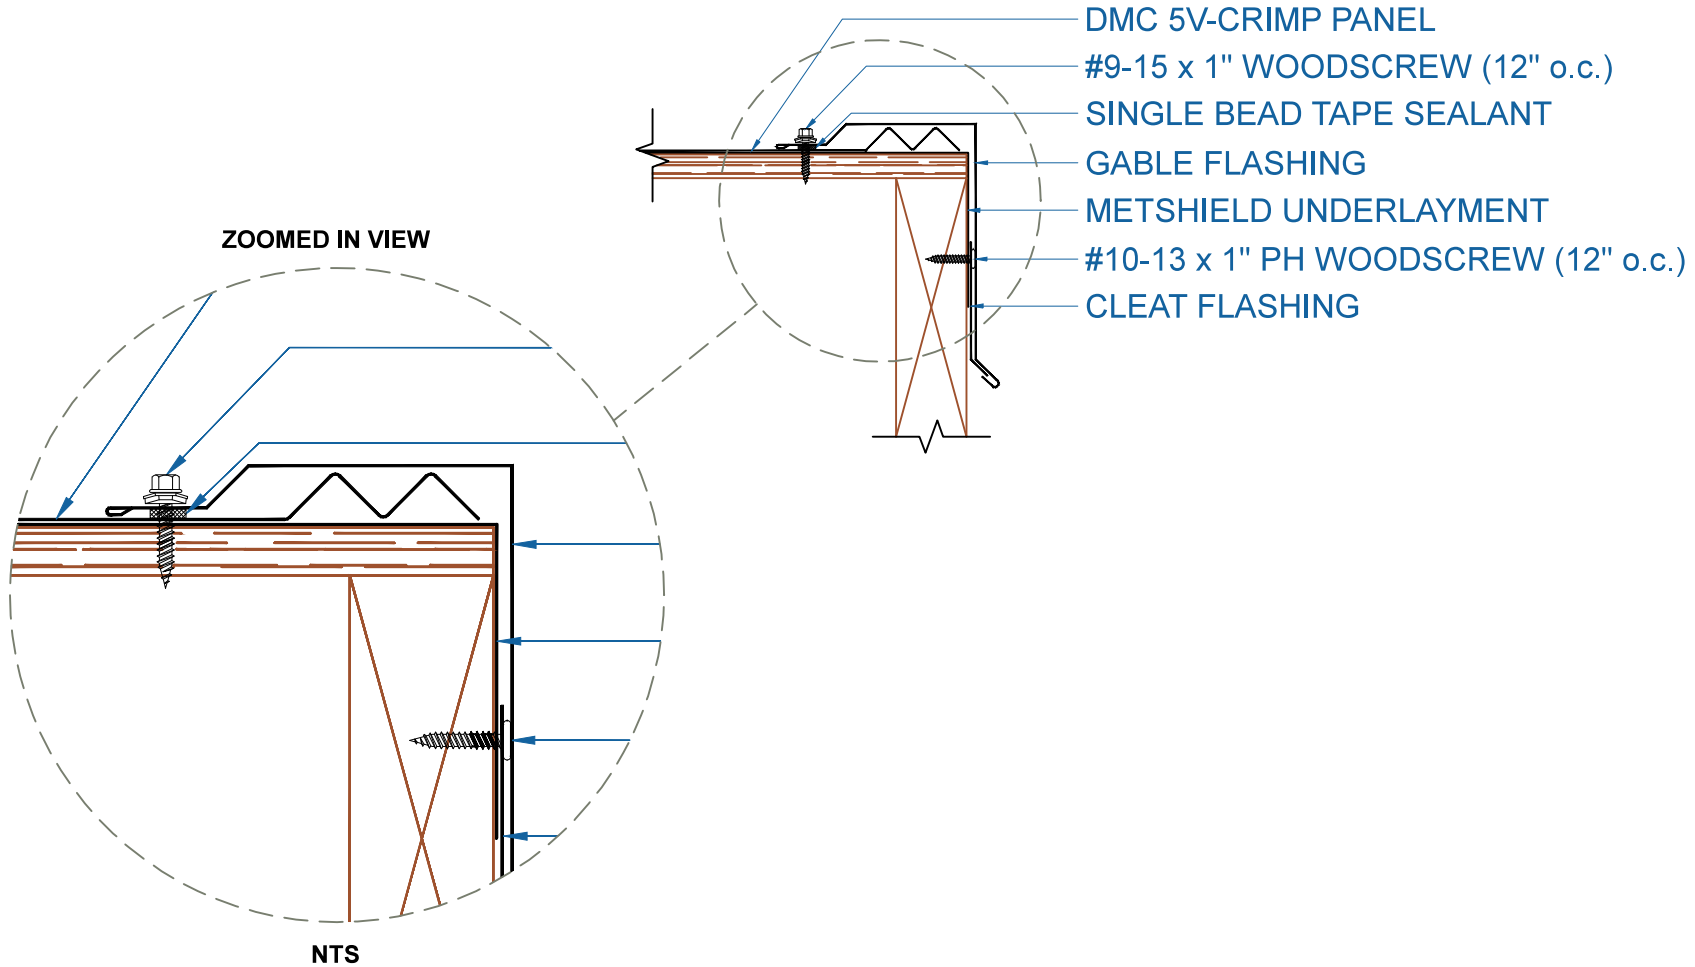

DMC 5V - PLYWOOD

EFFECTIVE DATE: 10-30-14
SUBJECT TO CHANGE WITHOUT NOTICE

GABLE
SCALE: 3" = 1'-0"