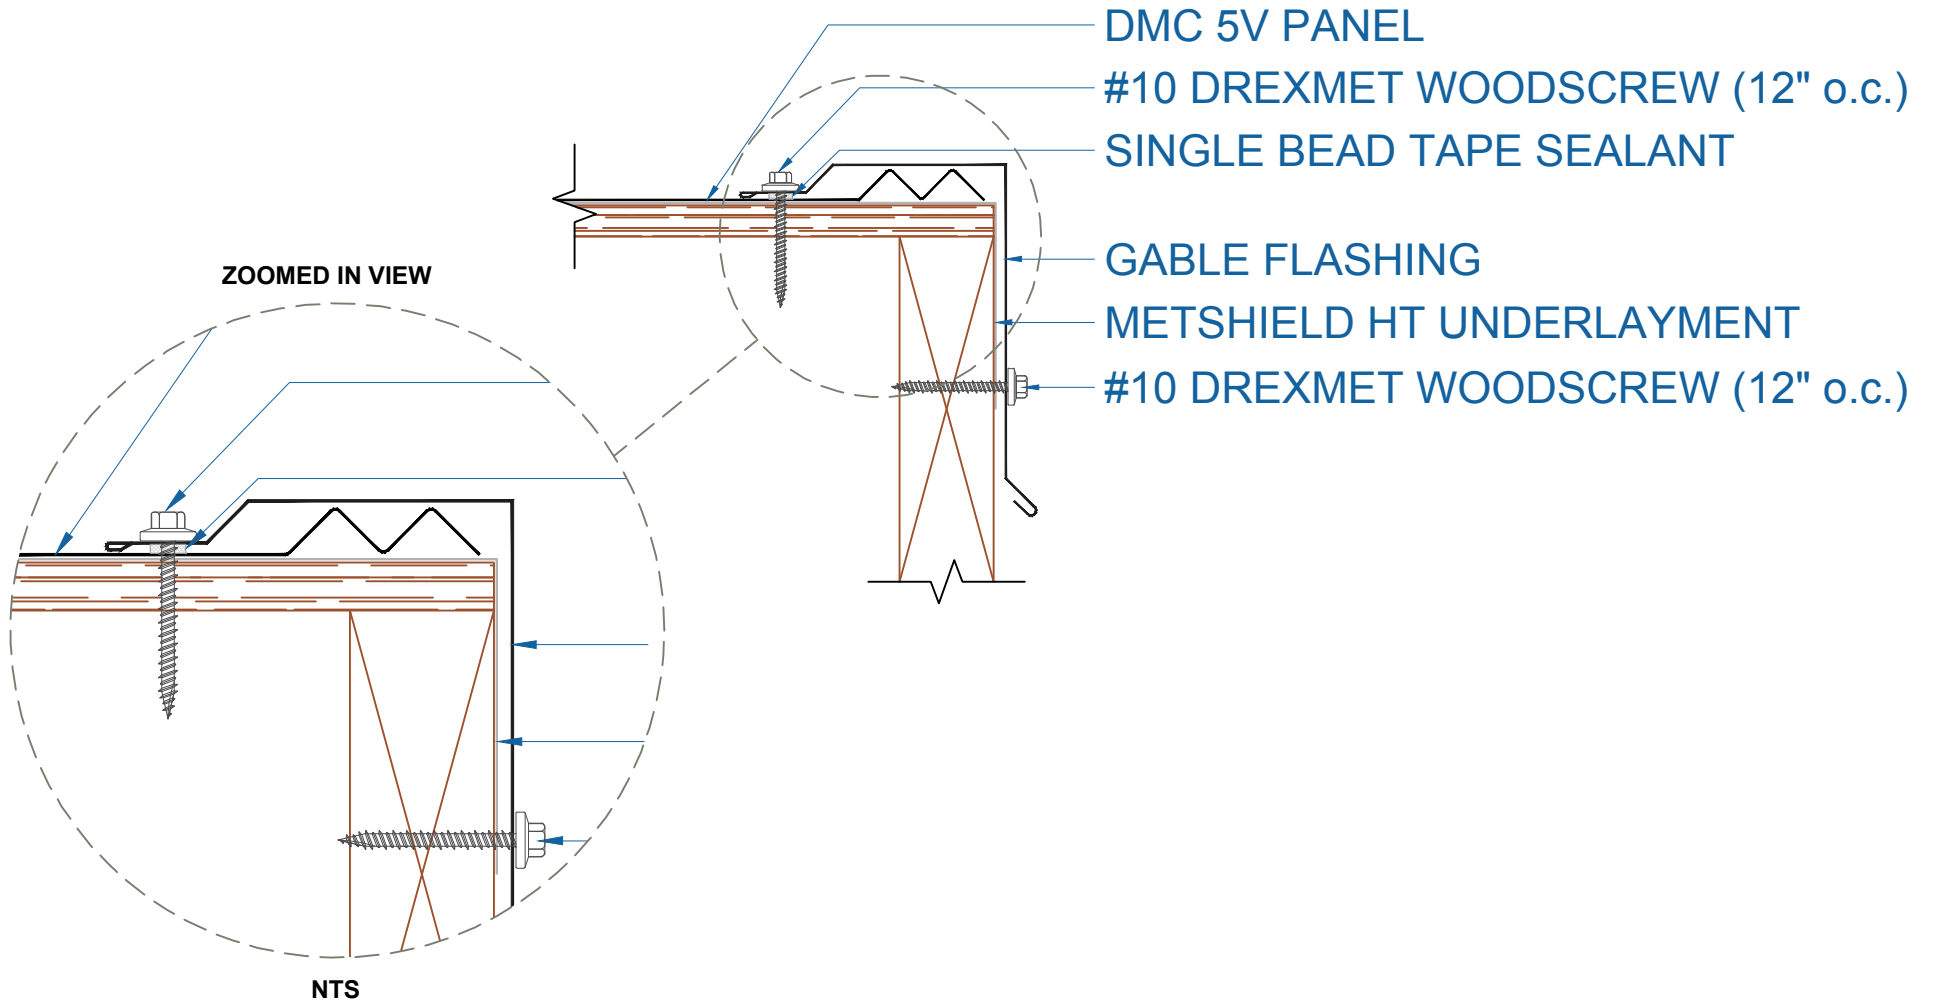

DMC 5V - PLYWOOD

EFFECTIVE DATE: 02-01-18
SUBJECT TO CHANGE WITHOUT NOTICE

GABLE

SCALE: 4" = 1'-0"