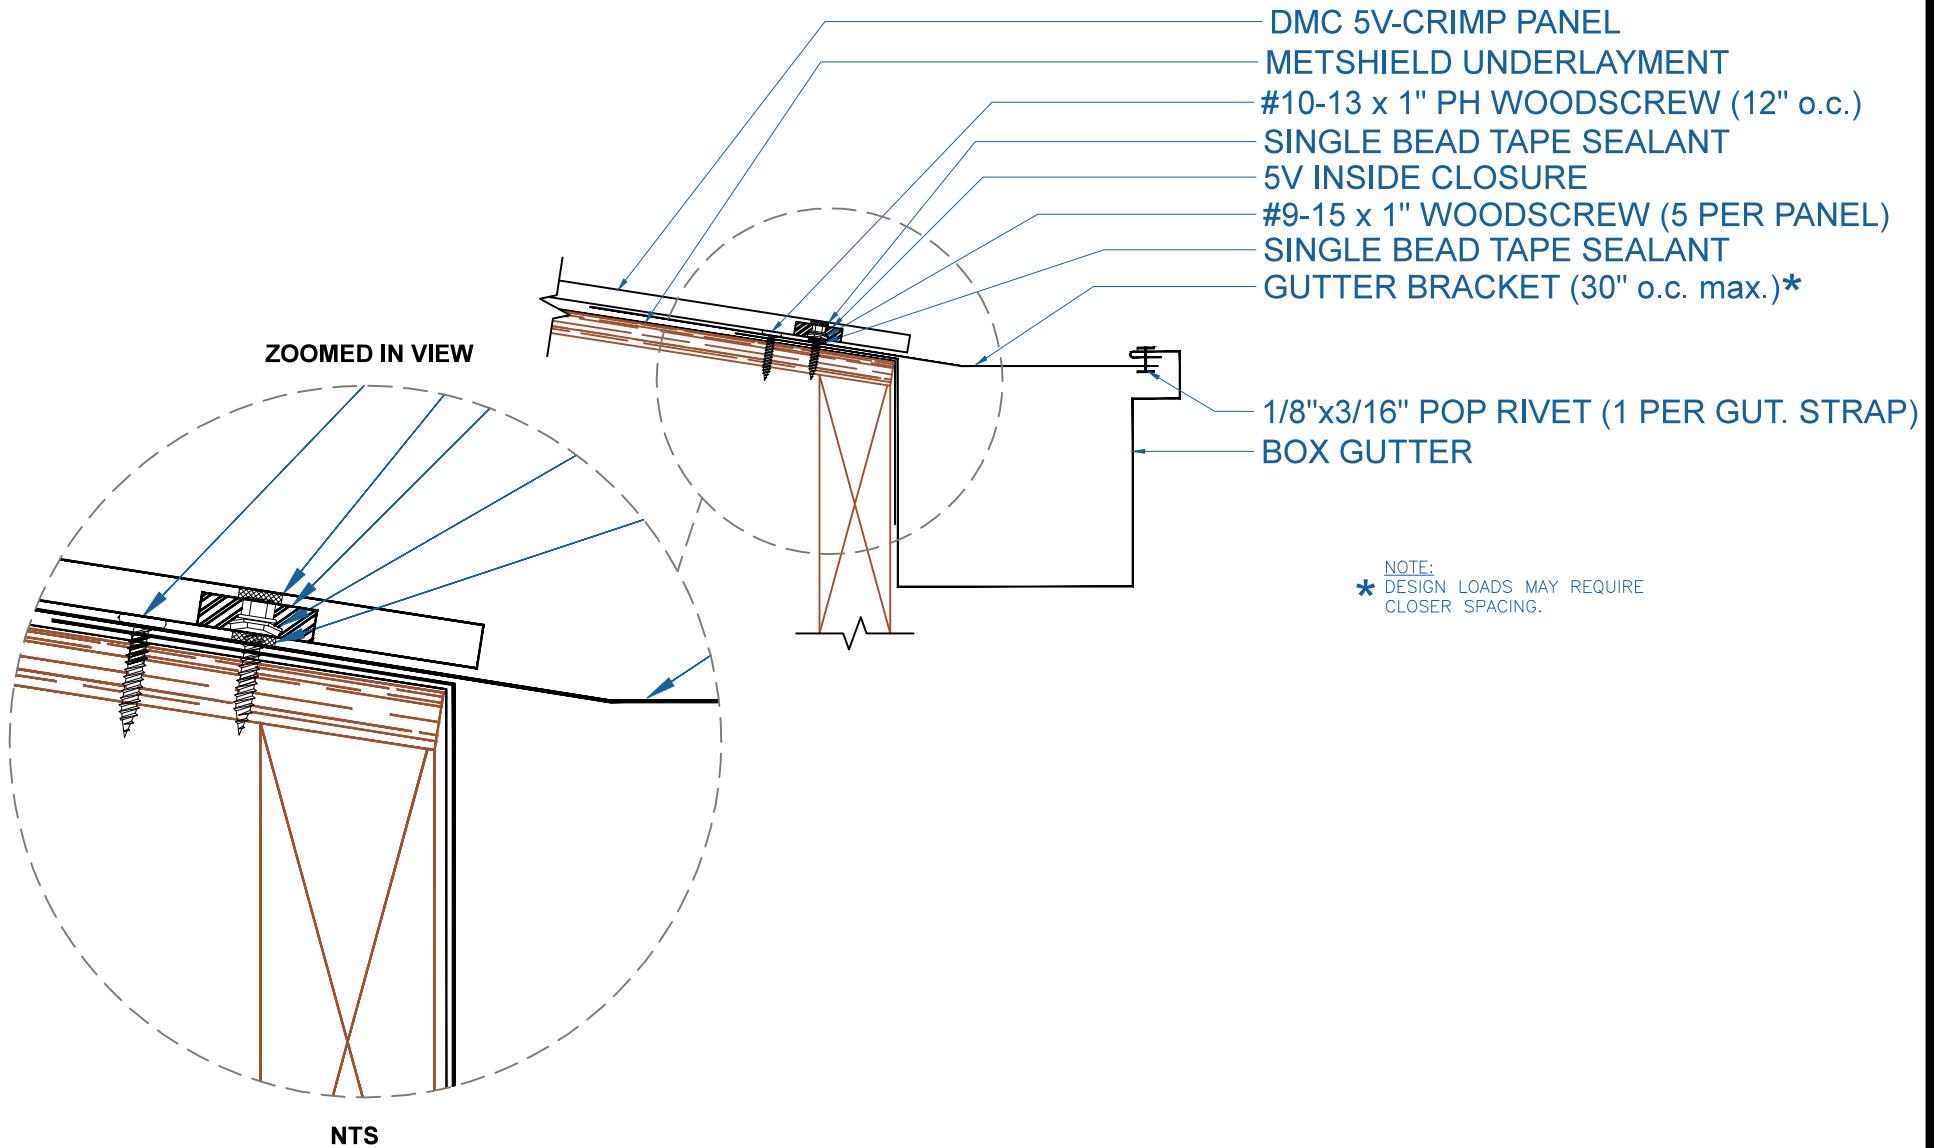

DMC 5V - PLYWOOD

BOX GUTTER

SCALE: 3" = 1'-0"

EFFECTIVE DATE: 10-29-14
SUBJECT TO CHANGE WITHOUT NOTICE