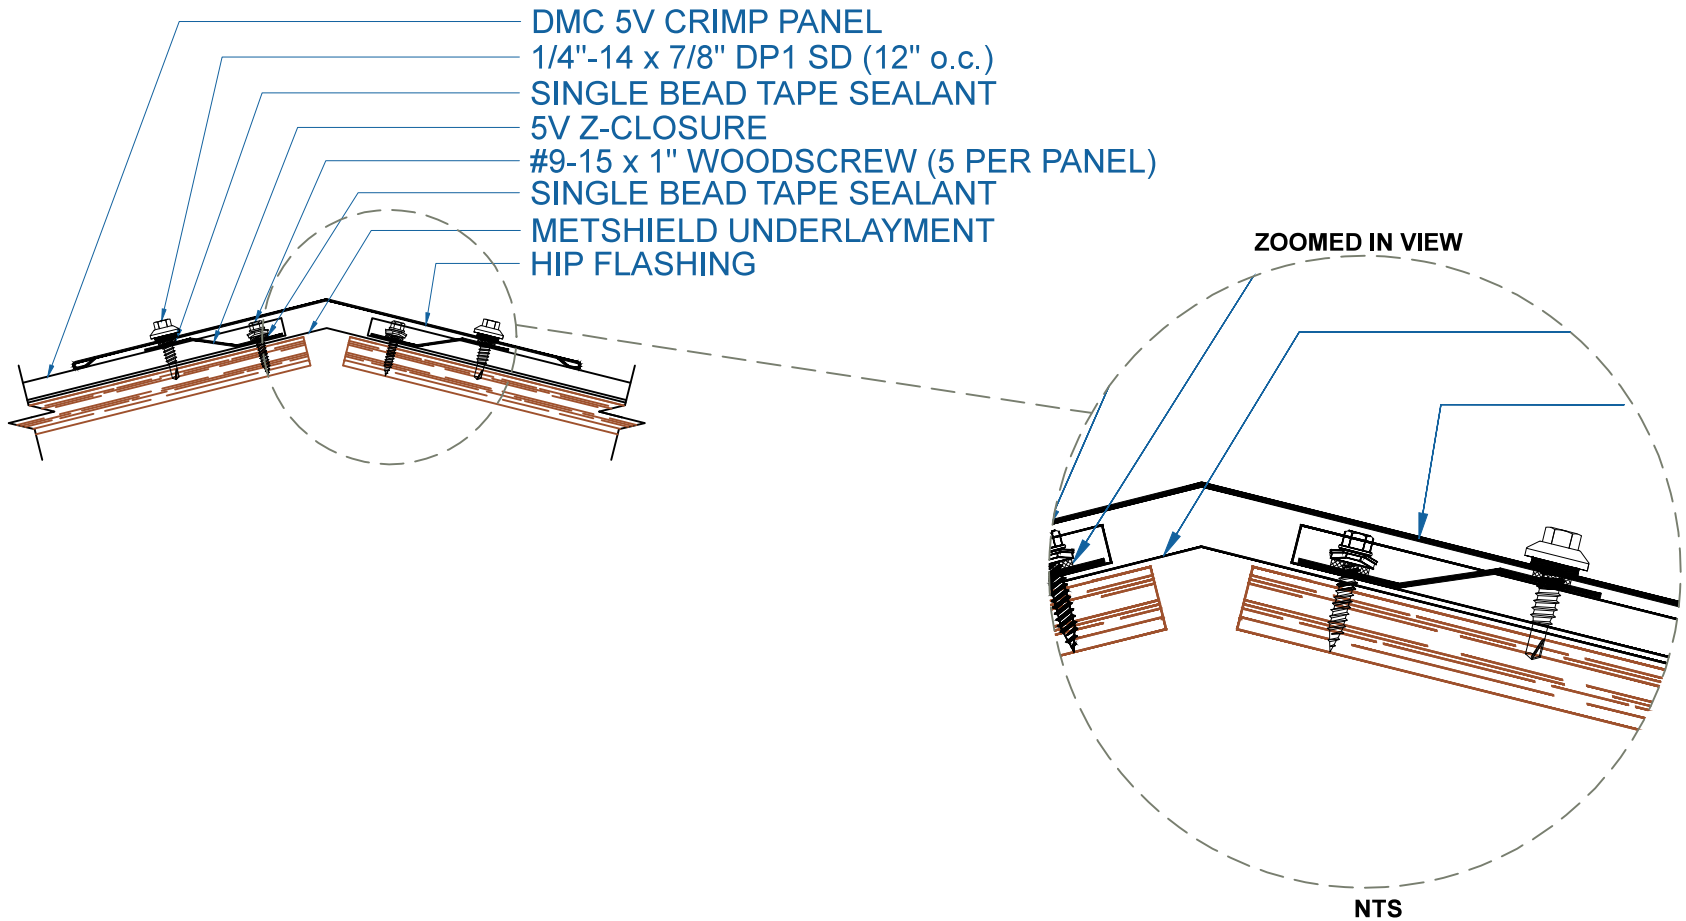

DMC 5V - PLYWOOD

EFFECTIVE DATE: 10-30-14
SUBJECT TO CHANGE WITHOUT NOTICE

HIP
SCALE: 3" = 1'-0"