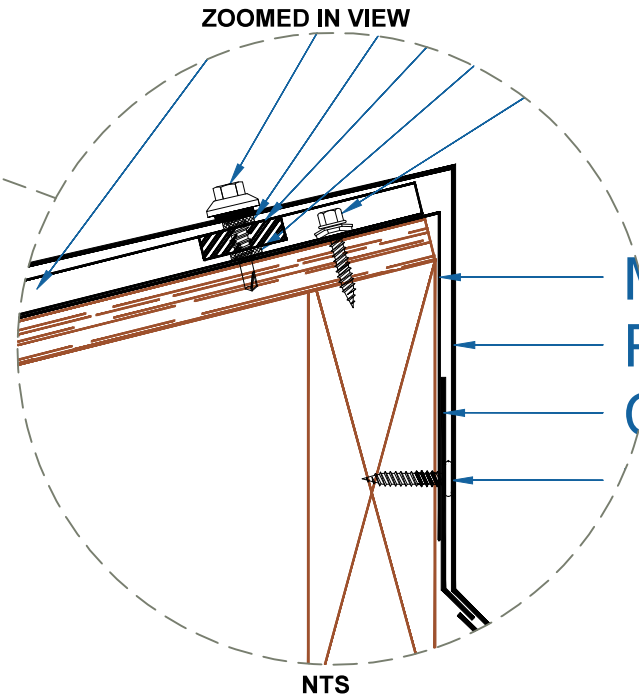

# DMC 5V - PLYWOOD

EFFECTIVE DATE: 10-30-14  
SUBJECT TO CHANGE WITHOUT NOTICE

**PEAK**  
SCALE: 3" = 1'-0"

**Drexel Metals**  
Roofing Systems + Custom Fabrication