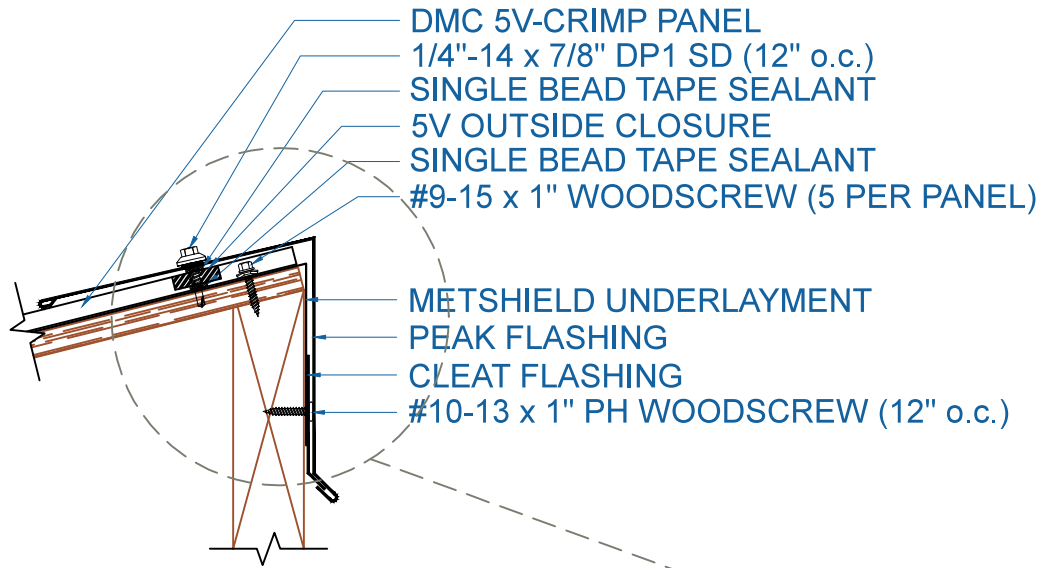

# DMC 5V - PLYWOOD

EFFECTIVE DATE: 10-30-14  
SUBJECT TO CHANGE WITHOUT NOTICE

**PEAK**  
SCALE: 3" = 1'-0"

**Drexel Metals**  
Roofing Systems + Custom Fabrication