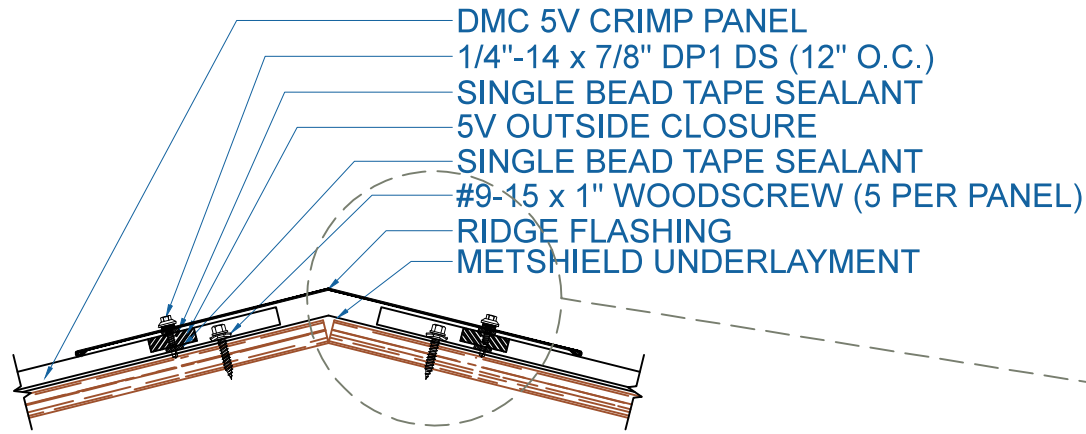

# DMC 5V - PLYWOOD

EFFECTIVE DATE: 10-30-14  
SUBJECT TO CHANGE WITHOUT NOTICE

**RIDGE**  
SCALE: 3" = 1'-0"

**Drexel Metals**  
Roofing Systems + Custom Fabrication