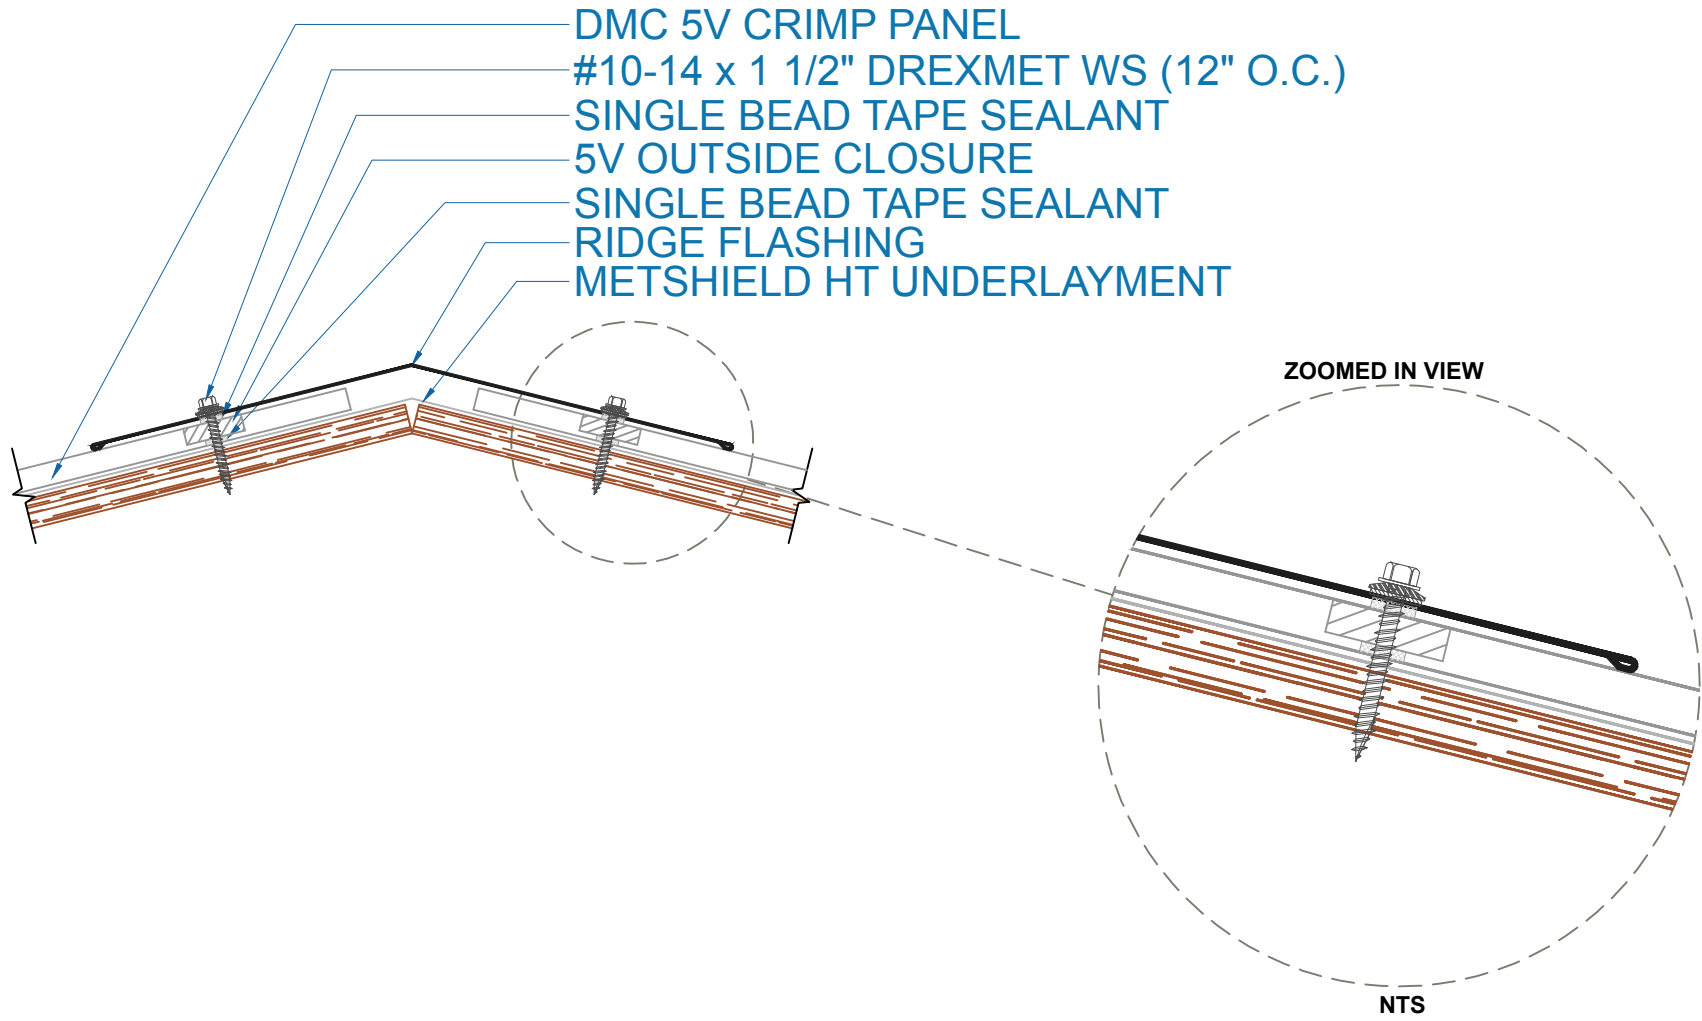

DMC 5V - PLYWOOD

EFFECTIVE DATE: 08-07-17
SUBJECT TO CHANGE WITHOUT NOTICE

RIDGE
SCALE: 3" = 1'-0"