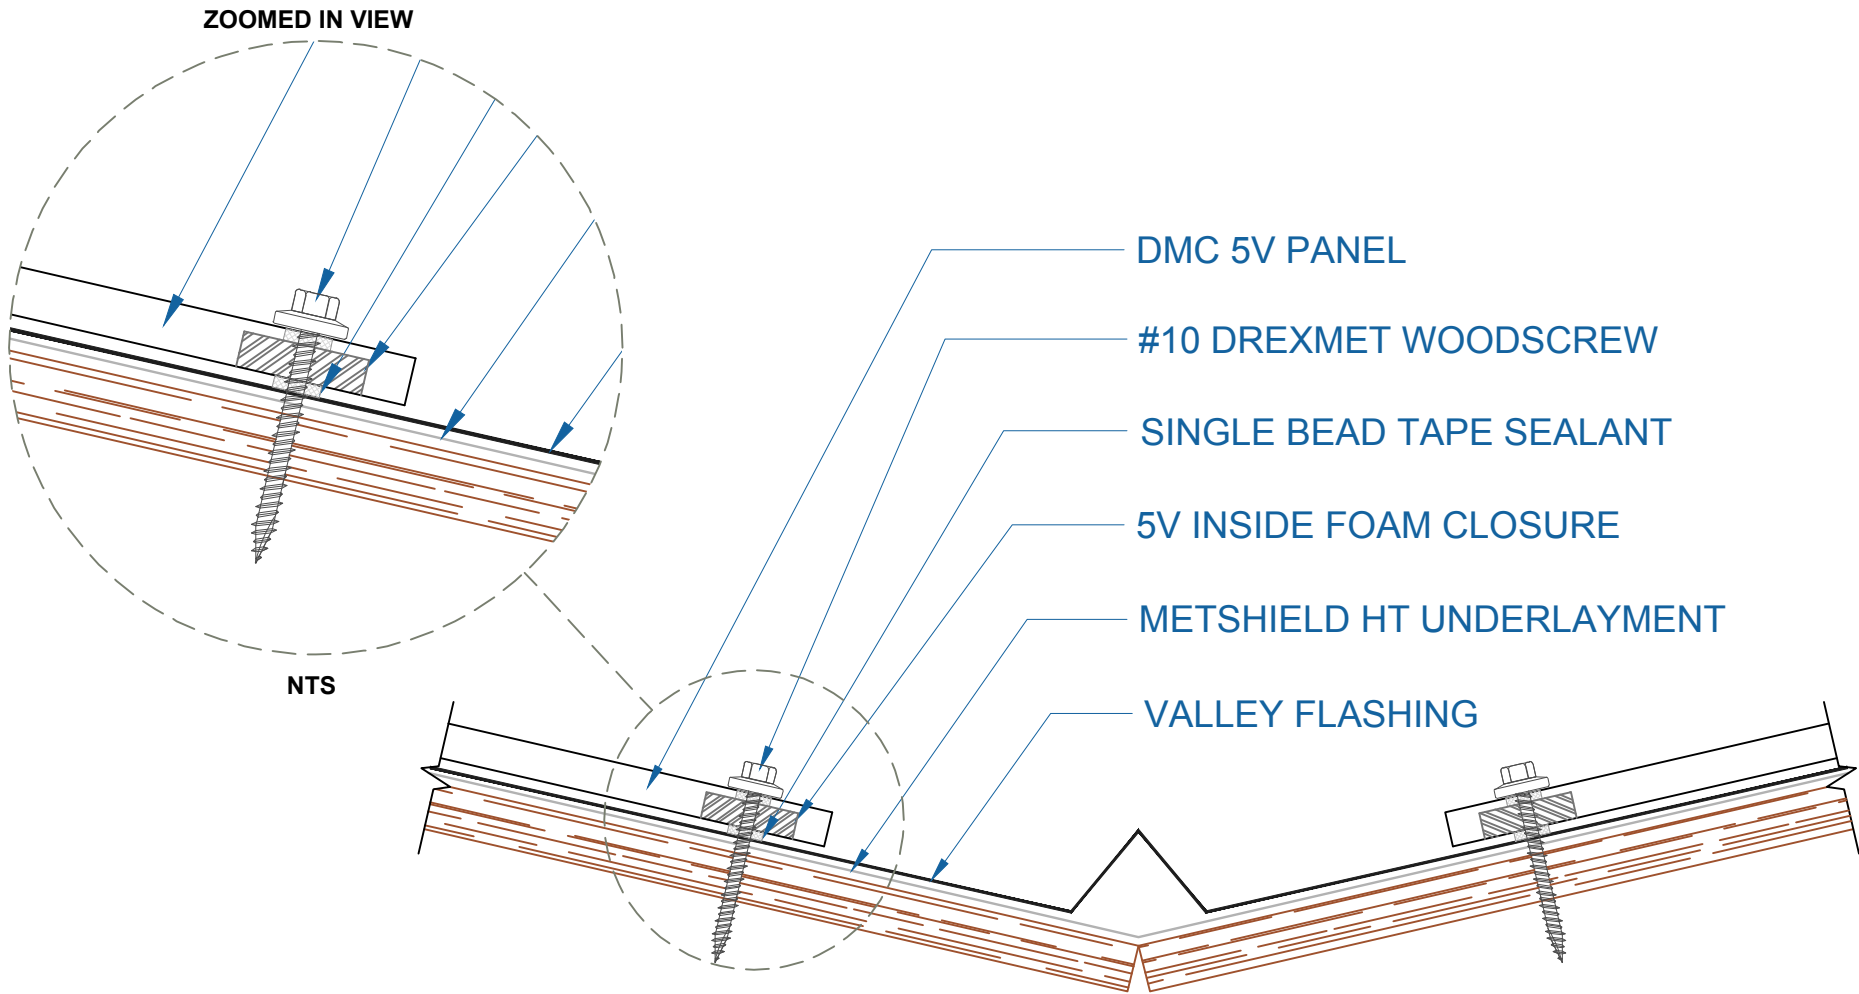

DMC 5V - PLYWOOD

EFFECTIVE DATE: 02-01-18
SUBJECT TO CHANGE WITHOUT NOTICE

VALLEY

SCALE: 6" = 1'-0"