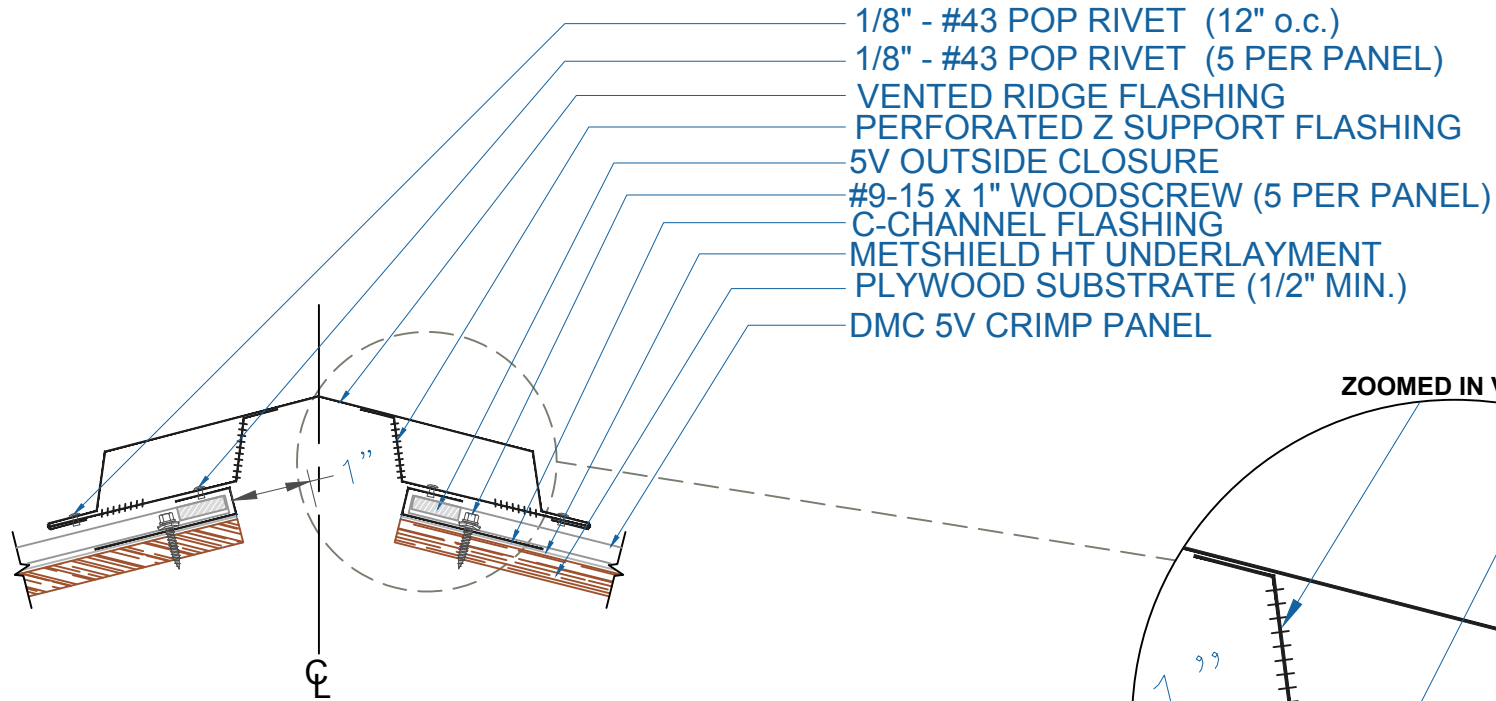

DMC 5V - PLYWOOD

EFFECTIVE DATE: 04-06-2022
SUBJECT TO CHANGE WITHOUT NOTICE

VENTED RIDGE

SCALE: 3" = 1'-0"