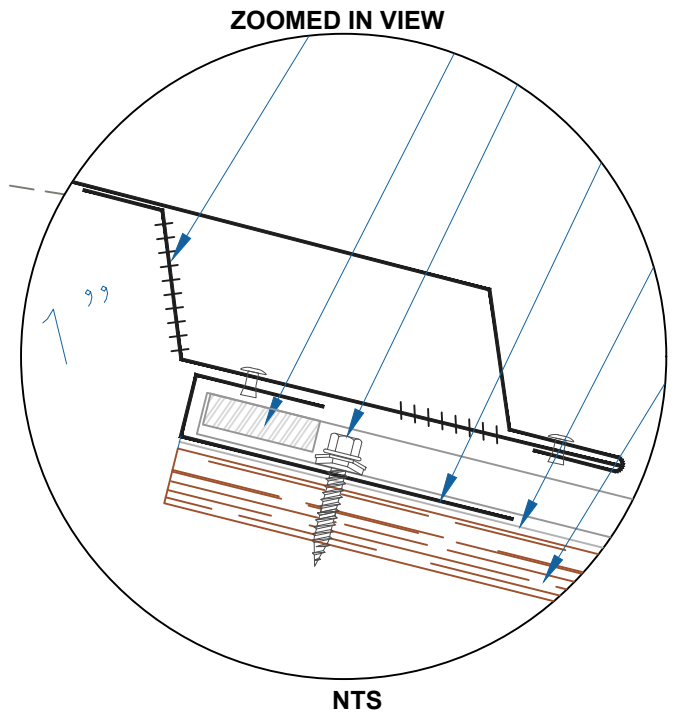

DMC 5V - PLYWOOD

EFFECTIVE DATE: 04-06-2022
SUBJECT TO CHANGE WITHOUT NOTICE

VENTED RIDGE

SCALE: 3" = 1'-0"