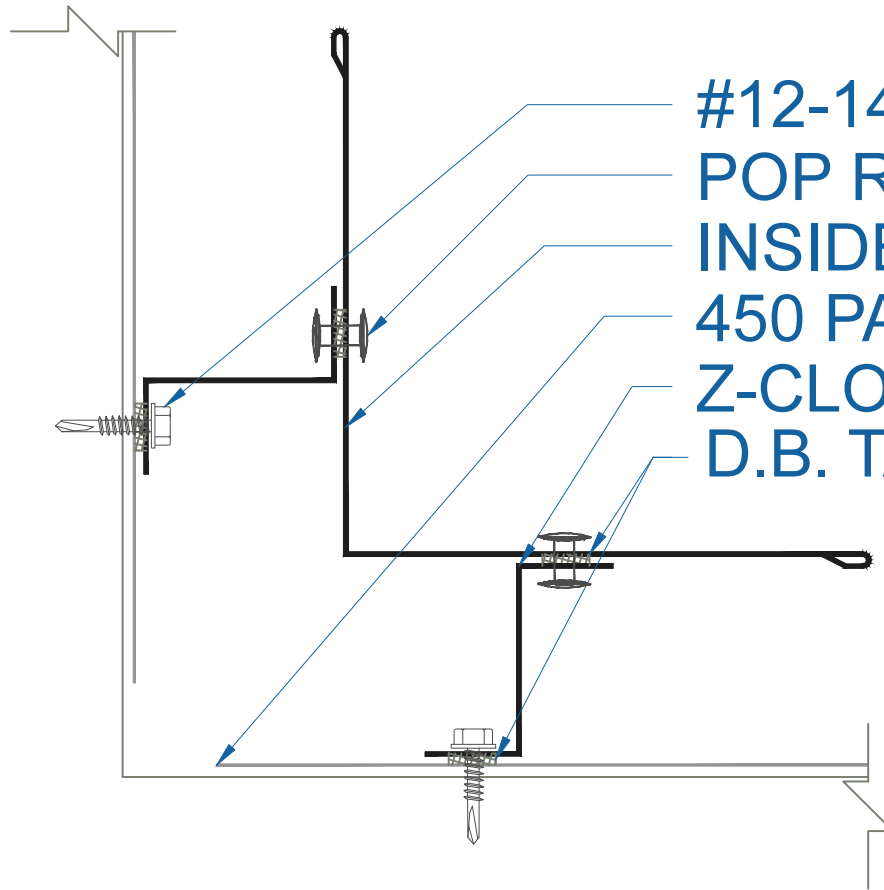

# DMC 450 - OPEN FRAMING

#12-14 x 1" SD N/W (12" o.c.)

POP RIVET (12" o.c.)

INSIDE CORNER

450 PANEL

Z-CLOSURE (FIELD CUT AT CORNER)

D.B. TAPE SEALANT

EFFECTIVE DATE: 04-23-13  
SUBJECT TO CHANGE WITHOUT NOTICE

## INSIDE CORNER

SCALE: 6" = 1'-0"

**DrexelMetals**  
Roofing Systems + Custom Fabrication