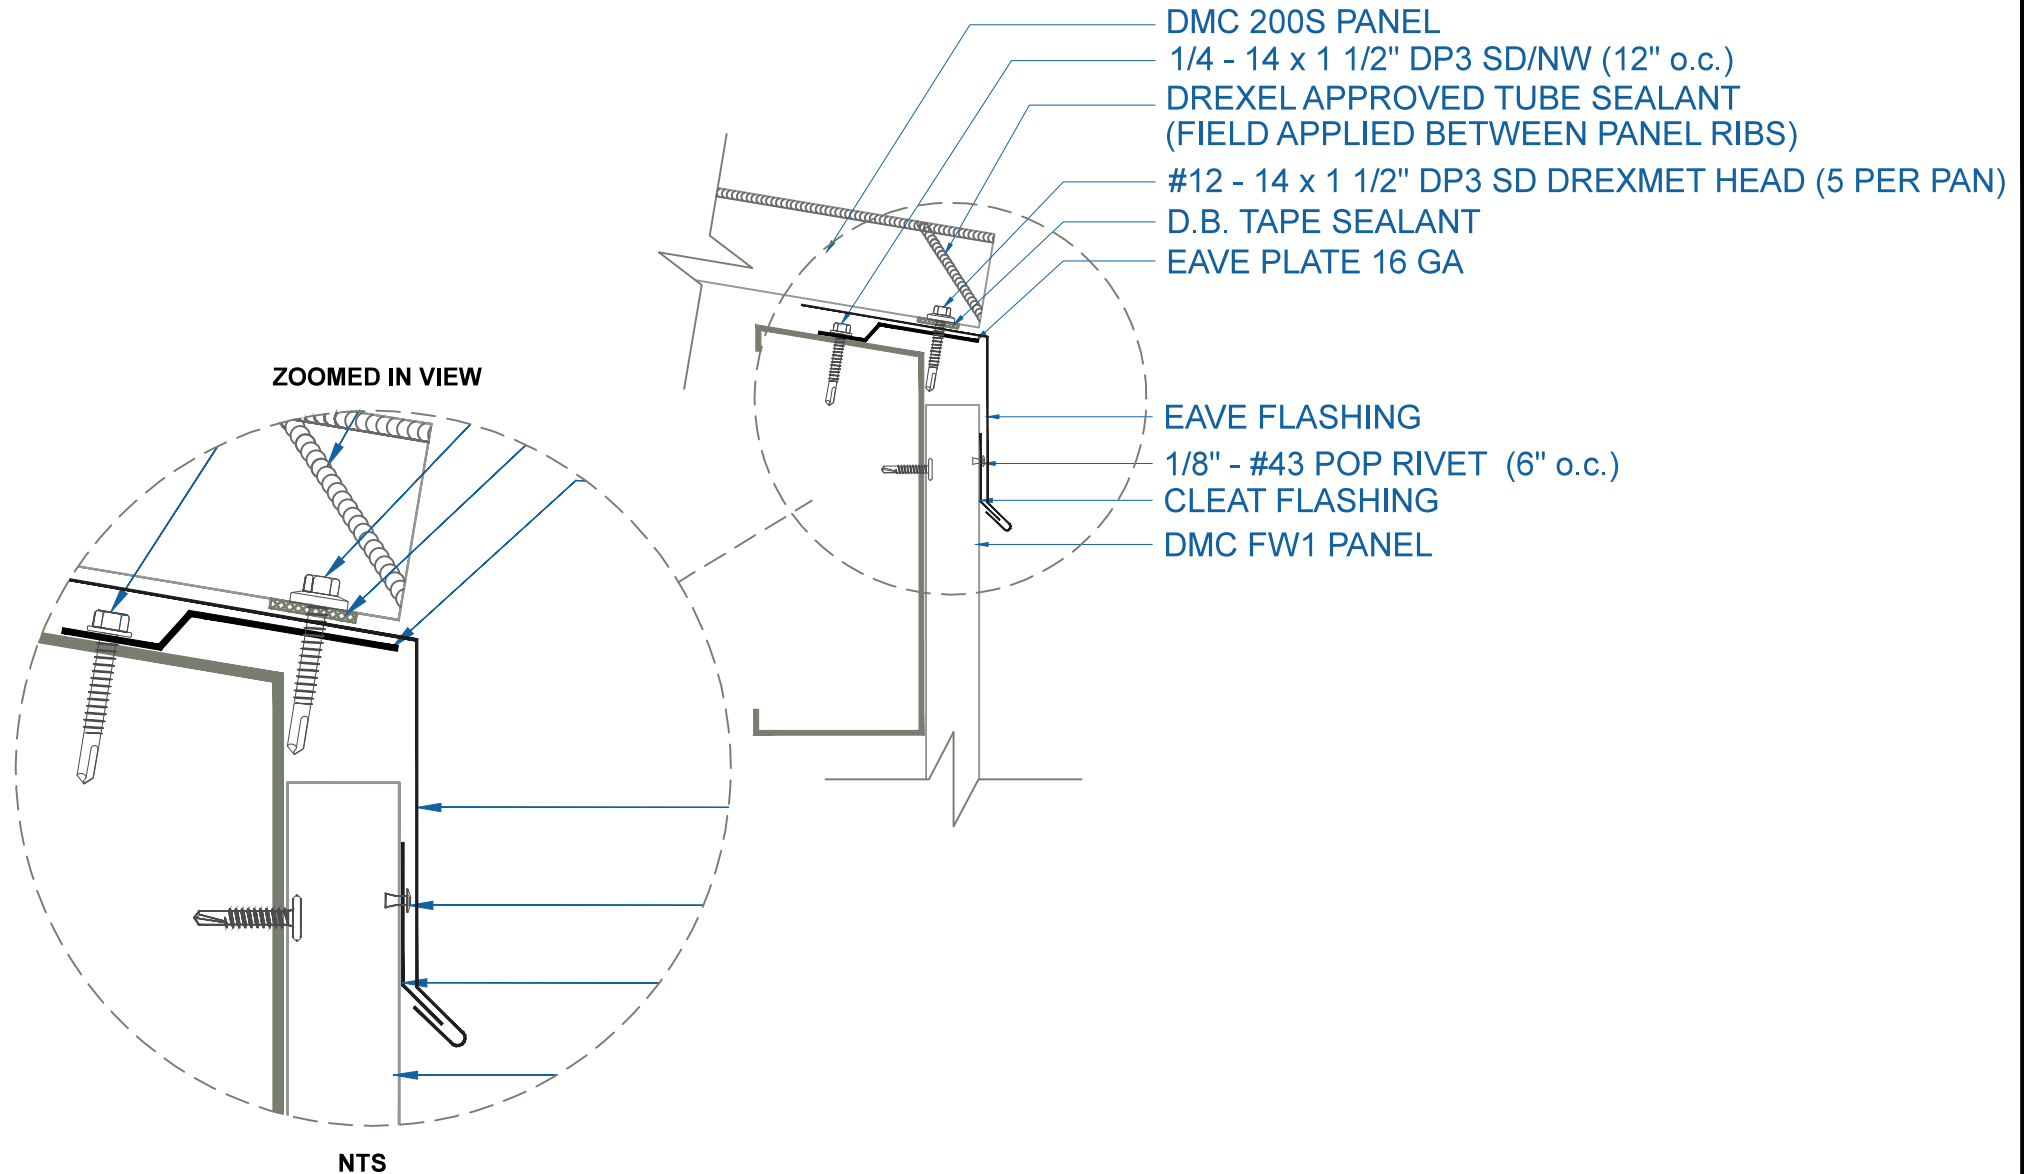

DMC 200S - OPEN FRAMING

EAVE w/FLUSH PANEL

EFFECTIVE DATE: 01-18-13
SUBJECT TO CHANGE WITHOUT NOTICE

SCALE: 3" = 1'-0"