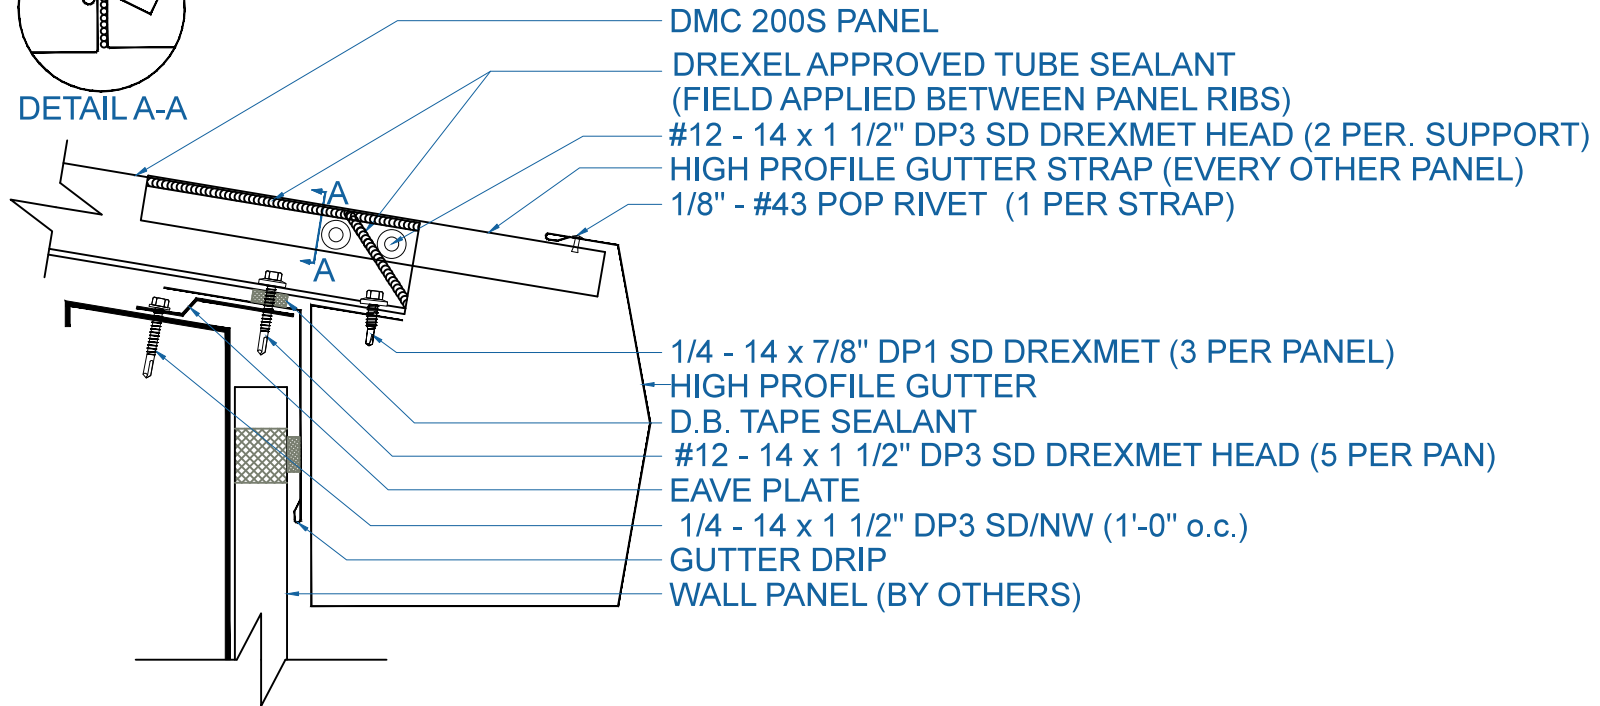

DMC 200S - OPEN FRAMING

HIGH PROFILE GUTTER - w/RETURN w/WALL PANEL

EFFECTIVE DATE: 08-04-14
SUBJECT TO CHANGE WITHOUT NOTICE

SCALE: 3" = 1'-0"