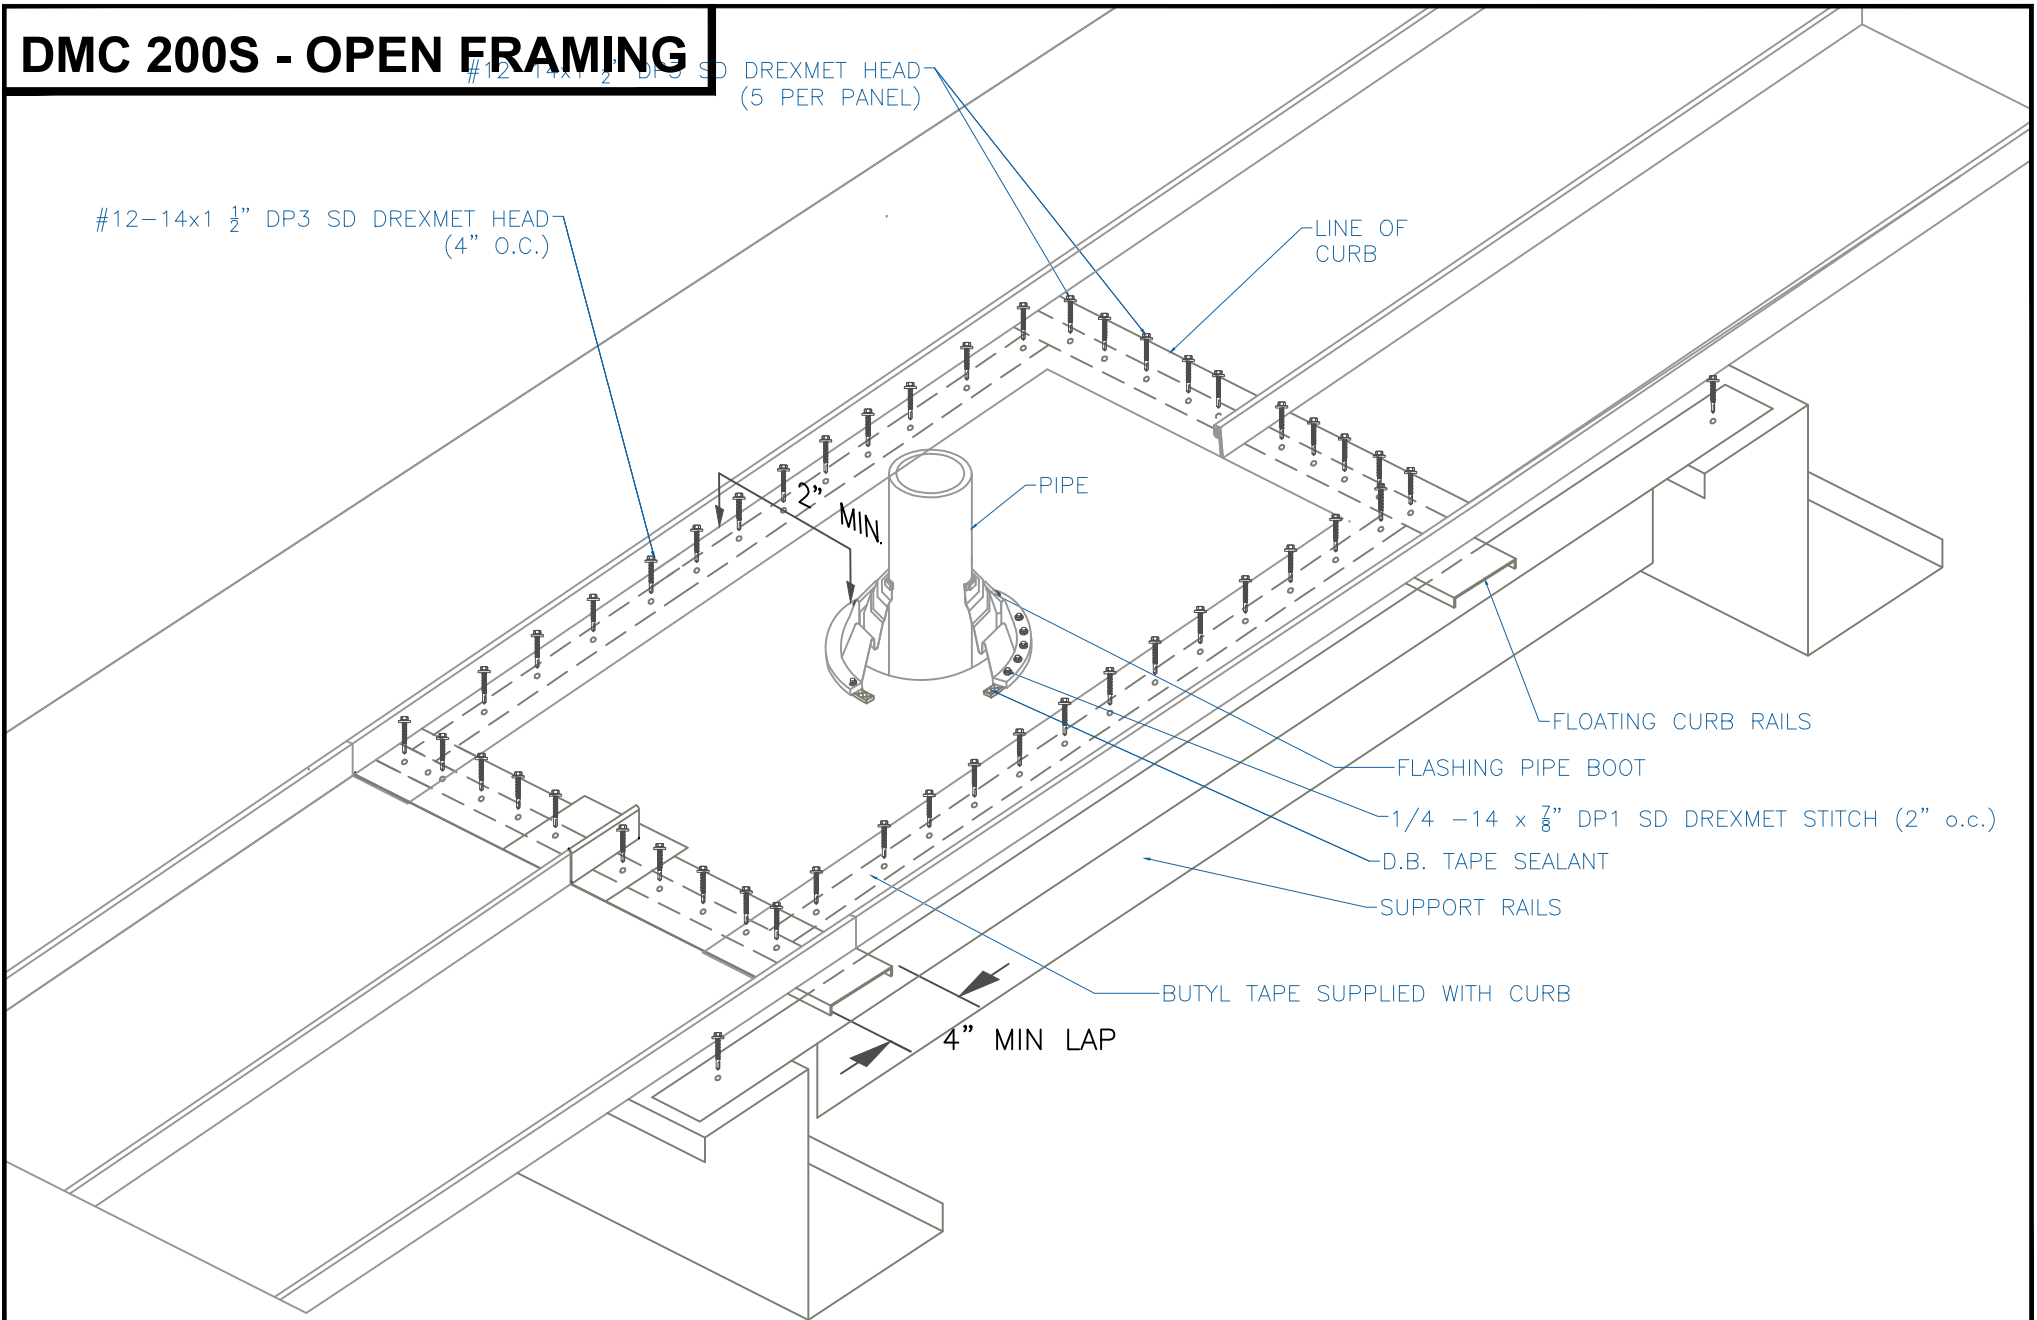

DMC 200S - OPEN FRAMING

EFFECTIVE DATE: 01-18-13
SUBJECT TO CHANGE WITHOUT NOTICE

PIPE FLASHING DETAIL

SCALE: NTS