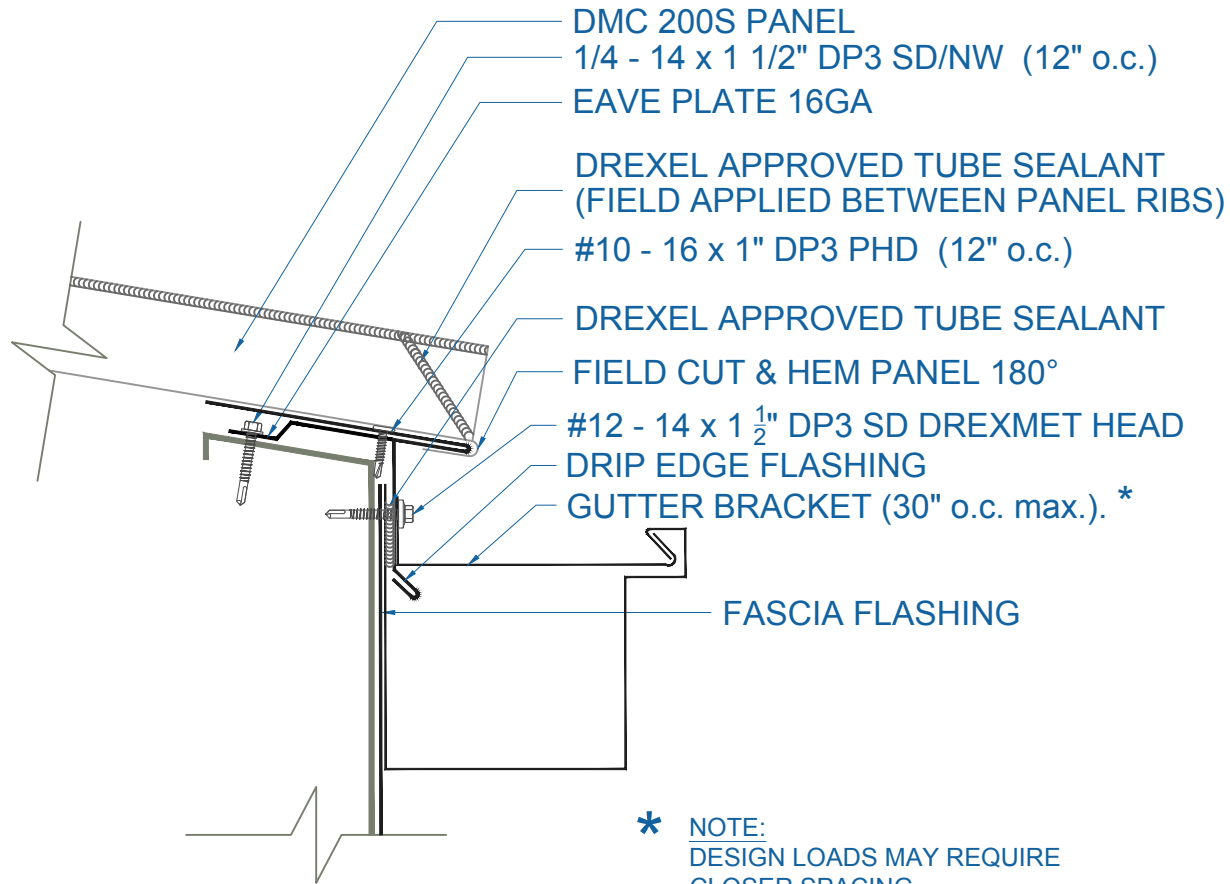

DMC 200S - OPEN FRAMING

BOX GUTTER DRIP EDGE (NO RETURN)

SCALE: 3" = 1'-0"

EFFECTIVE DATE: 02-01-22
SUBJECT TO CHANGE WITHOUT NOTICE