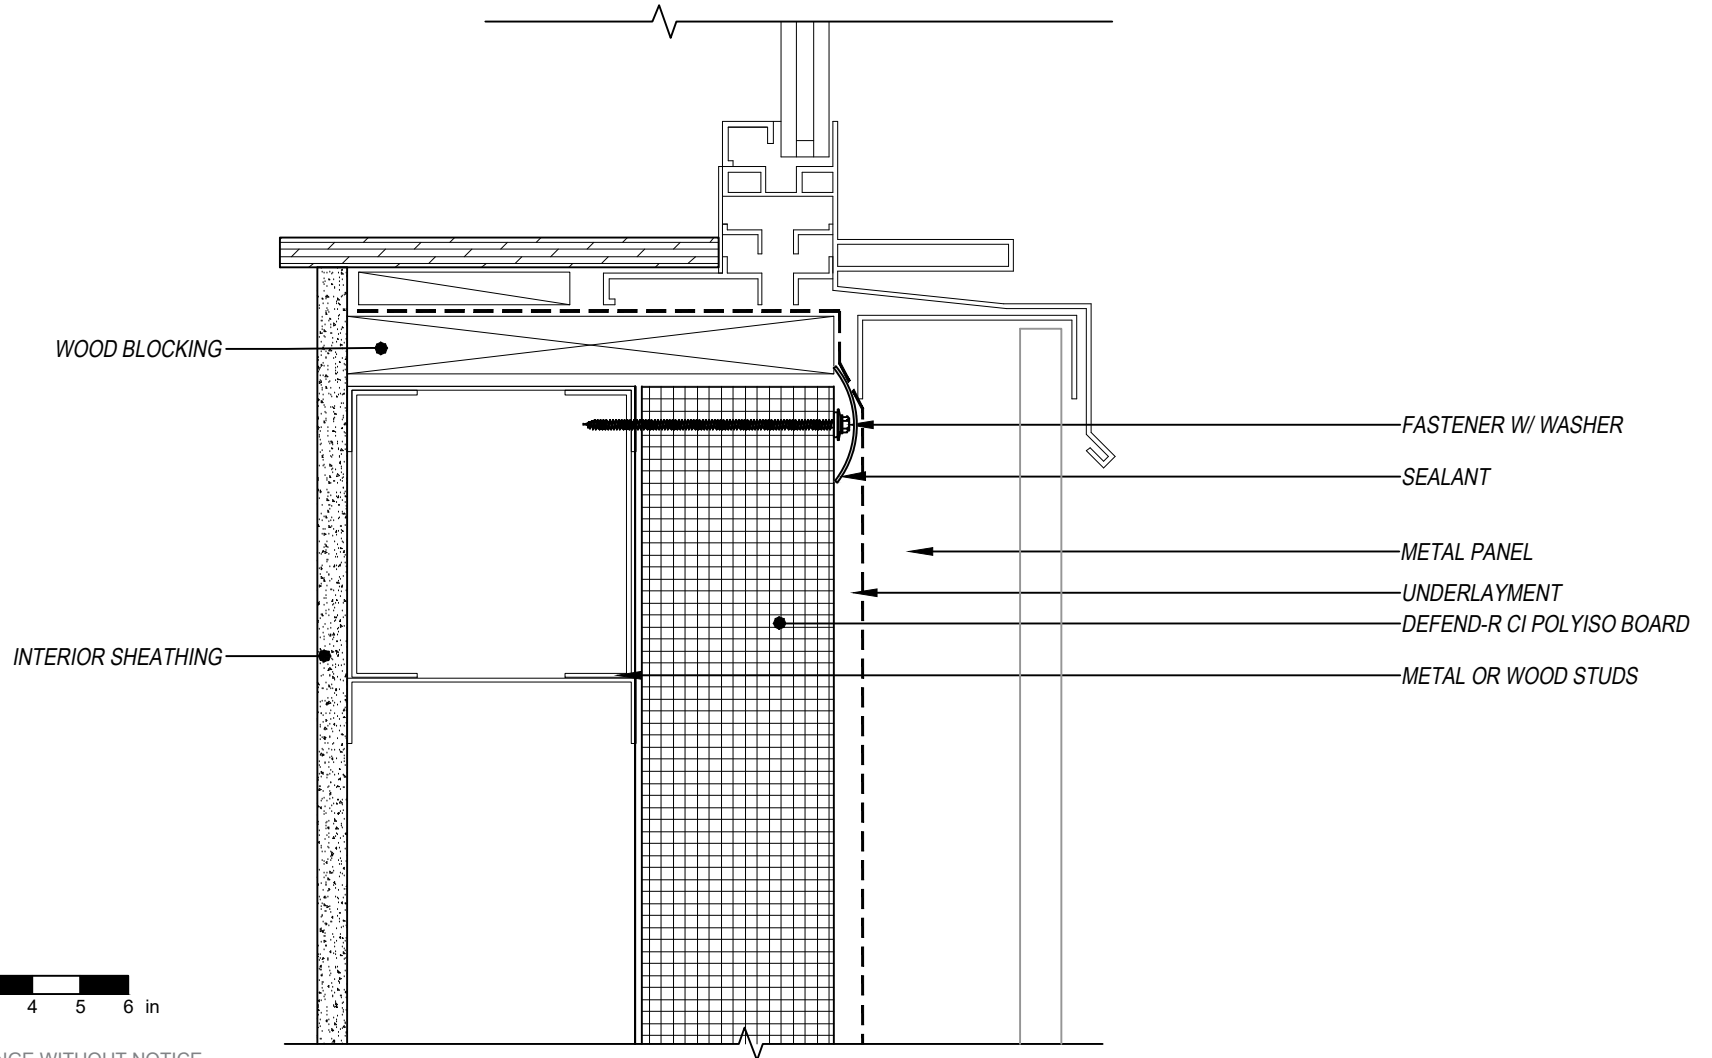

DEFEND-R CI PLY PUNCHED INLINE WINDOW SILL DETAIL

DEFEND-R CI POLYISO
CONTINUOUS INSULATION FUNCTIONS AS WRB AND THERMAL BARRIER NO SHEATHING
EXTERIOR CLADDING NON-MASONRY

SUBJECT TO CHANGE WITHOUT NOTICE

DISCLAIMER: DETAIL SHOWN FOR ILLUSTRATION PURPOSES ONLY. ACTUAL PROJECT DETAIL MAY VARY