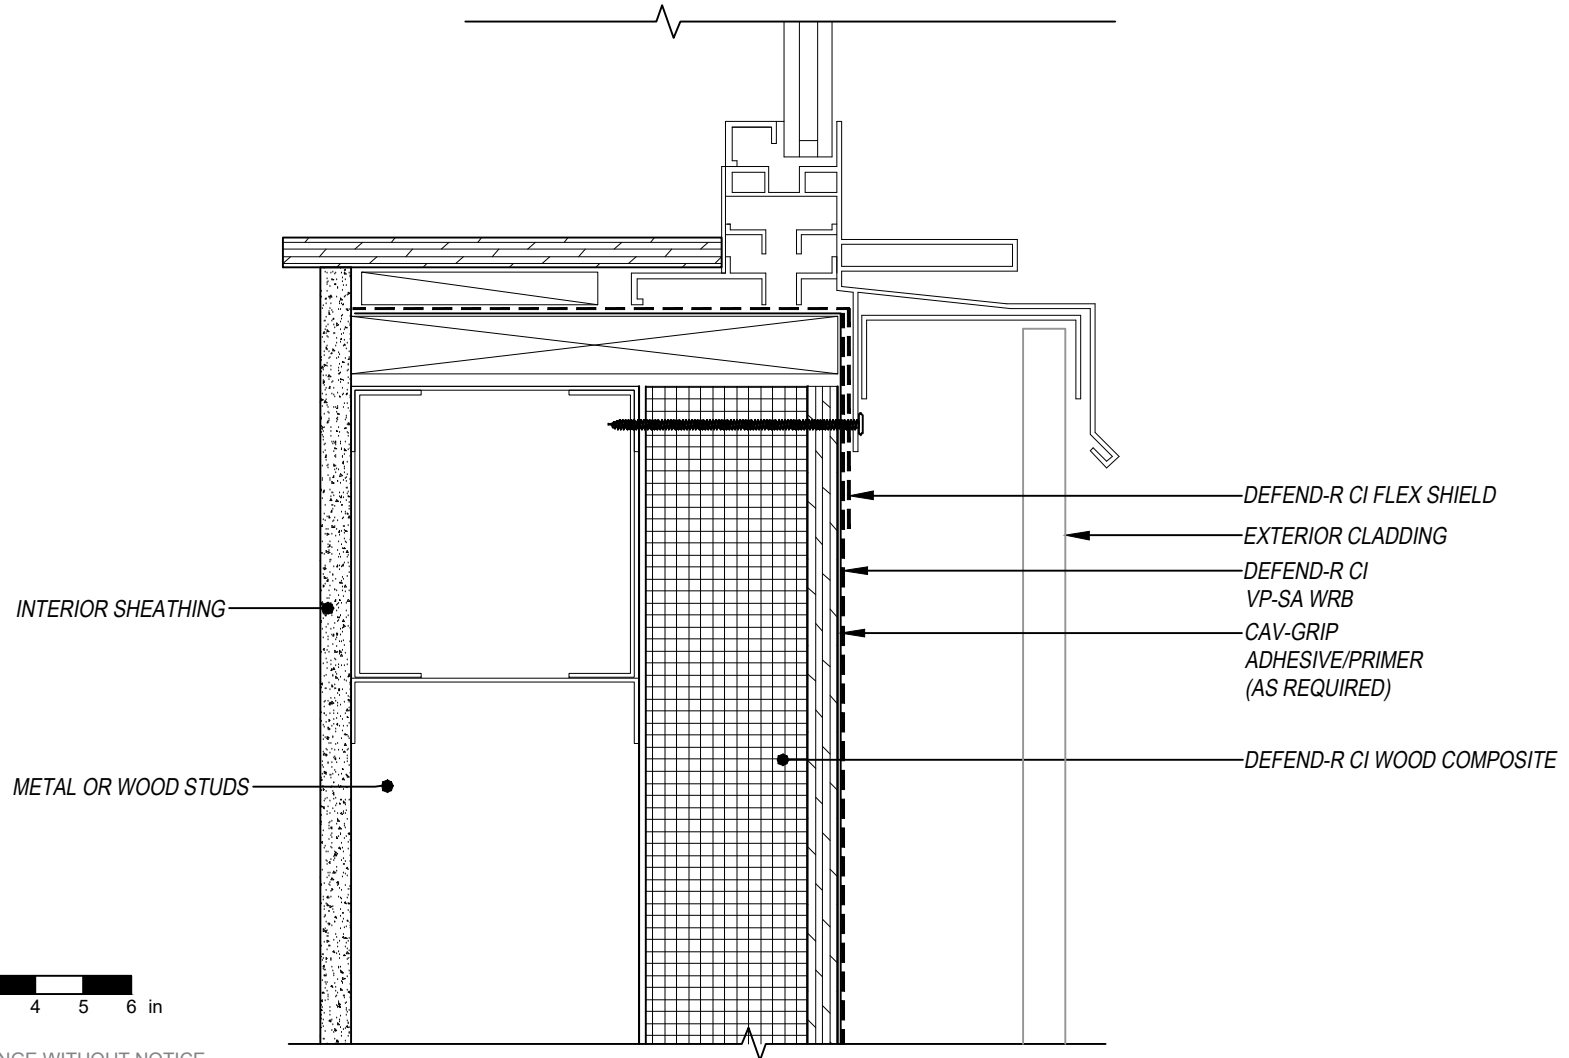

DEFEND-R CI VP-SA WRB
FLANGED WINDOW - SILL

DEFEND-R CI WOOD COMPOSITE
CONTINUOUS POLYISO INSULATION
DEFEND-R CI VP-SA WRB
VAPOR PERMEABLE, SELF ADHERING AND WATER RESISTIVE BARRIER

SCALE: 3" = 1'-0"

SUBJECT TO CHANGE WITHOUT NOTICE

DISCLAIMER: DETAIL SHOWN FOR ILLUSTRATION PURPOSES ONLY. ACTUAL PROJECT DETAIL MAY VARY